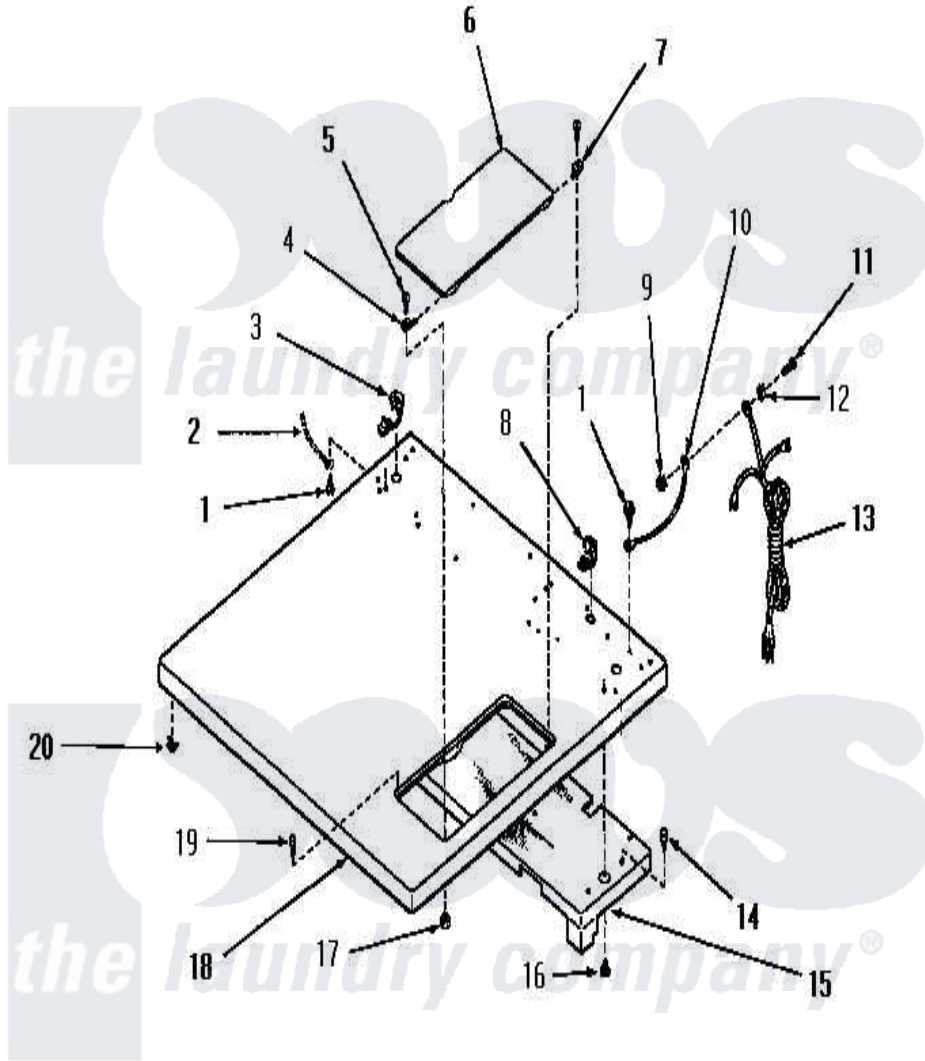

# Amana DG3341 07 - CABINET TOP

Amana Residential Amana DG3341 Washer Parts Parts Diagram 07 - CABINET TOP  
 Click on the part number to view part

Item	Original Part Number	Replaced By	Status	Part Description
"	NOTE:		Not Available	HOUSING AND PANEL ASSEMBLY WILL BE SUPPLIED WHENEVER 52963GR LINT SCREEN HOUSING OR 53058GR INNER DOOR PANEL IS ORDERED
1	<a href="#">51924</a>			Screw, 10-24 X 1/2 HeX
2	Y00000000		Not Available	SEE NOTE GROUND WIRE, GREEN
3	<a href="#">52113</a>			Relief, Strain
4	<a href="#">51350</a>			Hinge, Front
5	03630		Not Available	SCREW,6-32 X 3/8 ROUND
6	52518W		Not Available	ACCESS DOOR, WHITE
"	52518A		Not Available	ACCESS DOOR, AVOCADO
"	52518H		Not Available	xREPLACE
"	52518C		Not Available	ACCESS DOOR, COPPERTONE
7	<a href="#">51351</a>			Hinge, Rear

8	21903	<a href="#">211881</a>		Grommet, Cord Part Not Used-Gas Models Only
9	23951	<a href="#">M0282009</a>		Nut
10	54300		Not Available	GROUND WIRE, GREEN
11	<a href="#">20267</a>			Screw, 10-24 X 3/8 Round
12	<a href="#">03815</a>			Lockwasher, No.10 Ext Shk
13	51508		Not Available	POWER CORD
14	51355	<a href="#">51-355</a>		5500w/240v, 13-23/32, Low Watt
15	52614		Not Available	TOP BAFFLE ASSEMBLY
16	23962	<a href="#">W10116760</a>		Screw
17	<a href="#">22678</a>			Nut, Nylon
18	52503C		Not Available	CABINET TOP, COPPERTONE
"	52503H		Not Available	CABINET TOP, HARVEST GOLD
"	52503A		Not Available	CABINET TOP, AVOCADO
"	52503W		Not Available	CABINET TOP, WHITE
19	<a href="#">53445</a>			Bumper
20	23007		Not Available	CAGED NUT