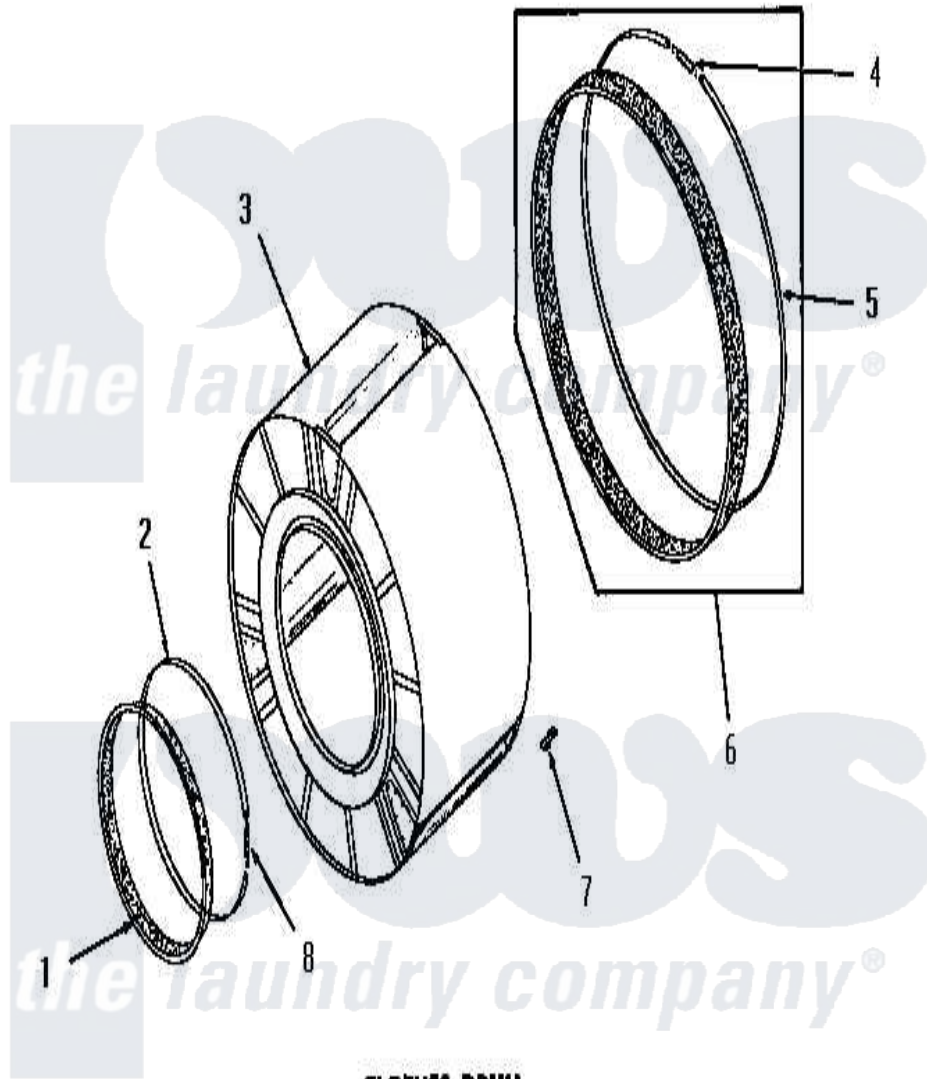

Amana DG3341 08 - CLOTHES DRUM

CLOTHES DRUM

Amana [Residential Amana DG3341 Washer Parts](#) Parts Diagram 08 - CLOTHES DRUM
 Click on the part number to view part

Item	Original Part Number	Replaced By	Status	Part Description
1	51881			Seal, Front
2	50169			Strap, Retainer
3	53137	53137ENG		50/50 Solder
4	52310			Spring
5	50781			Strap, Seal
6	51883A			Assembly, Seal
7	51201		Not Available	CLIP
8	50168			Spring