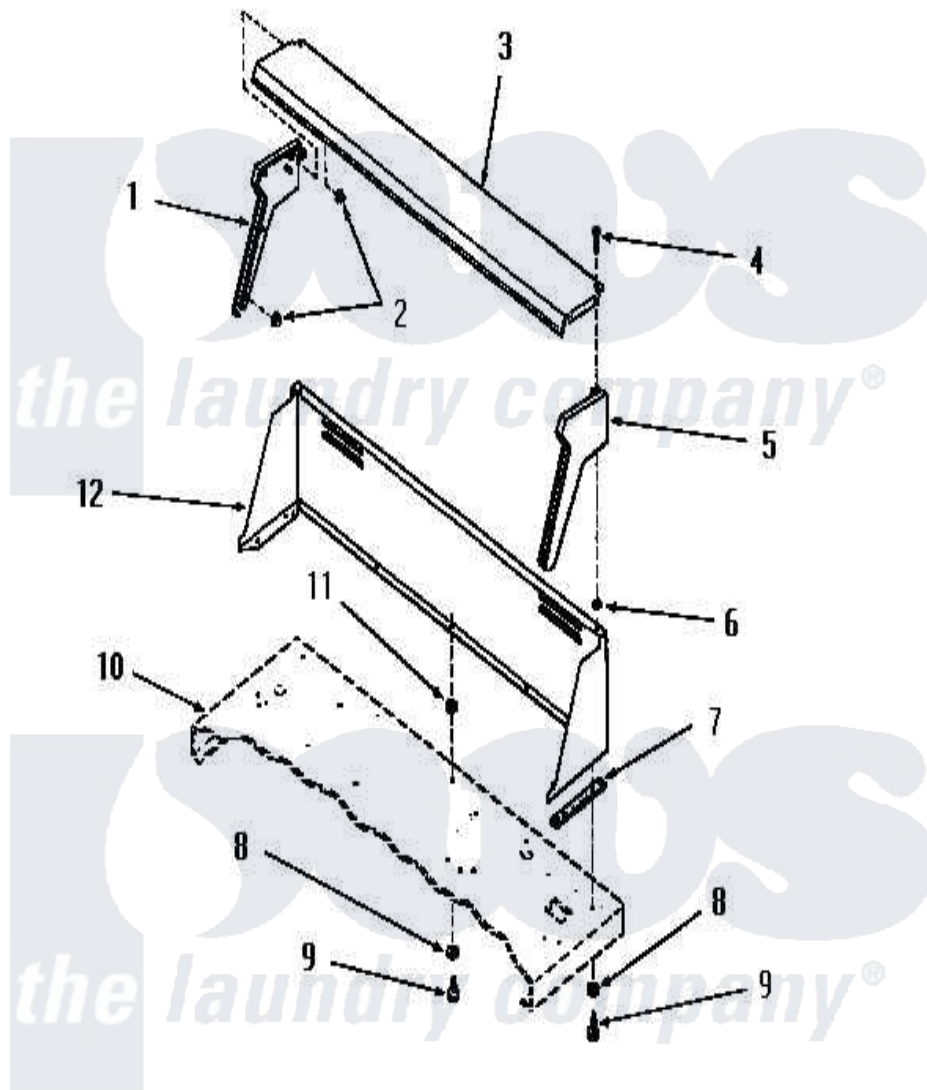

Amana DG3341 09 - CONTROL HOOD

Amana Residential Amana DG3341 Washer Parts Parts Diagram 09 - CONTROL HOOD
 Click on the part number to view part

Item	Original Part Number	Replaced By	Status	Part Description
1	23367		Not Available	WIRING DIAGRAM
2	23409		Not Available	NUT
3	52921		Not Available	CONTROL HOOD TOP
4	25232		Not Available	SCREW,8AB-18X7/8 OVAL
5	23368	25190SPQ		Hood End
6	24522			Nut, Speed-8ab-18 C1995
7	23028		Not Available	GASKET,CONTROL BOX END
8	20493			Washer, 11/64 ID x 3/8 OD
9	23962	W10116760		Screw
10	Y00000000		Not Available	SEE NOTE CABINET TOP
11	23425		Not Available	WASHER,7/32IDX7/16ODX.
12	53446C		Not Available	CONTROL HOOD, COPPERTONE
"	53446W		Not Available	CONTROL HOOD, WHITE
"	53446H		Not Available	CONTROL HOOD, HARVEST GOLD