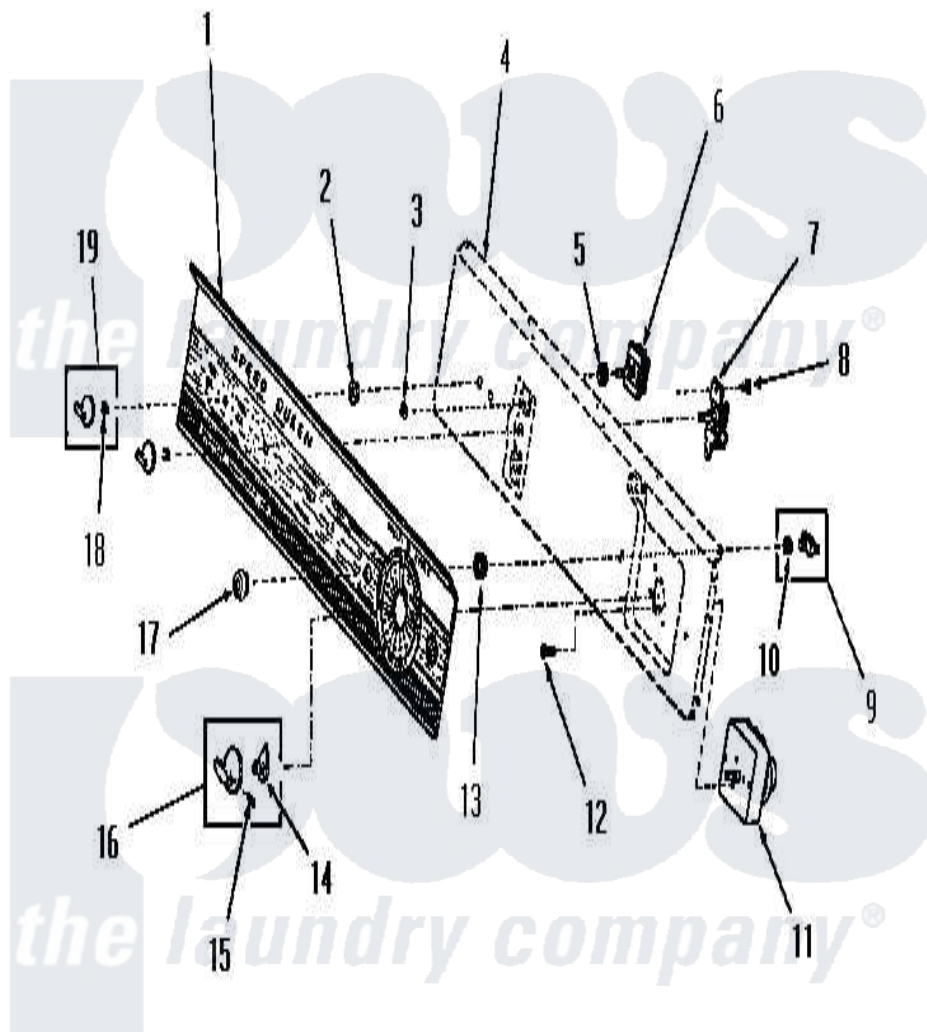

# Amana DG3341 10 - CONTROL PANEL AND CONTROLS

Amana [Residential Amana DG3341 Washer Parts](#) Parts Diagram 10 - CONTROL PANEL AND CONTROLS  
 Click on the part number to view part

Item	Original Part Number	Replaced By	Status	Part Description
1	0054749		Not Available	HINGE PIN
"	Y0053888		Not Available	SCREW, HOUSING
2	24391		Not Available	KNURLED NUT
3	<a href="#">23407</a>			Nut, Speed-8A Tinn C15
4	Y00000000		Not Available	SEE NOTE PANEL SUPPORT PLATE
5	<a href="#">91176</a>			Lockwasher, 3/8 Intshkp
6	52623	<a href="#">58032</a>		Switch
7	53516		Not Available	BUZZER
8	23962	<a href="#">W10116760</a>		Screw
9	53563		Not Available	SWITCH,DOOR RELEASE
10	<a href="#">52947</a>			Nut, Hex 15/32-32
11	53466		Not Available	TIMER
"	52610		Not Available	TIMER
12	<a href="#">70212</a>			Screw, 8-32 X 5/32 RD H
13	23406		Not Available	KNURLED NUT
14	24857		Not Available	INDICATOR

15	25285	Not Available	SETSCREW
16	24858	Not Available	ASSY,KNOB-TIMER
17	23130	Not Available	SWITCH COLLAR
18	23392	Not Available	CLIP FOR 26816 KNOB
19	23402	Not Available	KNOB,CONTROL