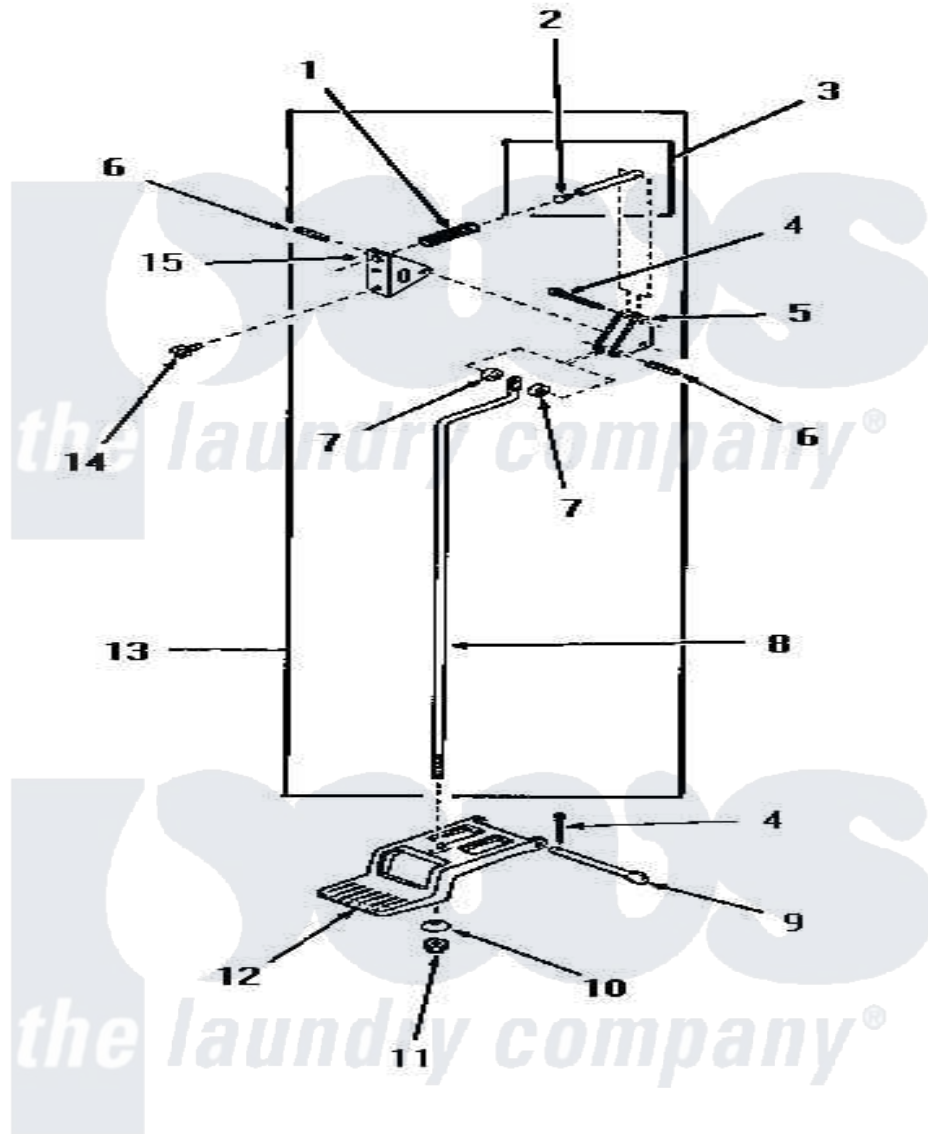

Amana DG3341 11 - DOOR RELEASE

DOOR RELEASE

Amana [Residential Amana DG3341 Washer Parts](#) Parts Diagram 11 - DOOR RELEASE

[Click on the part number to view part](#)

Item	Original Part Number	Replaced By	Status	Part Description
1	51065		Not Available	DOOR RELEASE SPRING
2	51786		Not Available	PLUG
3	51841		Not Available	DOOR RELEASE PIN ASSEMBLY
4	02578			Pin, Cotter
5	51041		Not Available	DOOR RELEASE LEVER
6	51161		Not Available	PIN,ROLL 1/8 X 3/4
7	51121			Door Release Spacer
8	51837		Not Available	DOOR RELEASE ROD
9	51045		Not Available	PEDAL HINGE PIN
10	51046		Not Available	NYLON WASHER
11	51271		Not Available	NUT
12	51802			Pedal, Foot
13	51844		Not Available	DOOR RELEASE ASSEMBLY
14	51246		Not Available	SCREW
15	51052		Not Available	DOOR RELEASE BRACKET