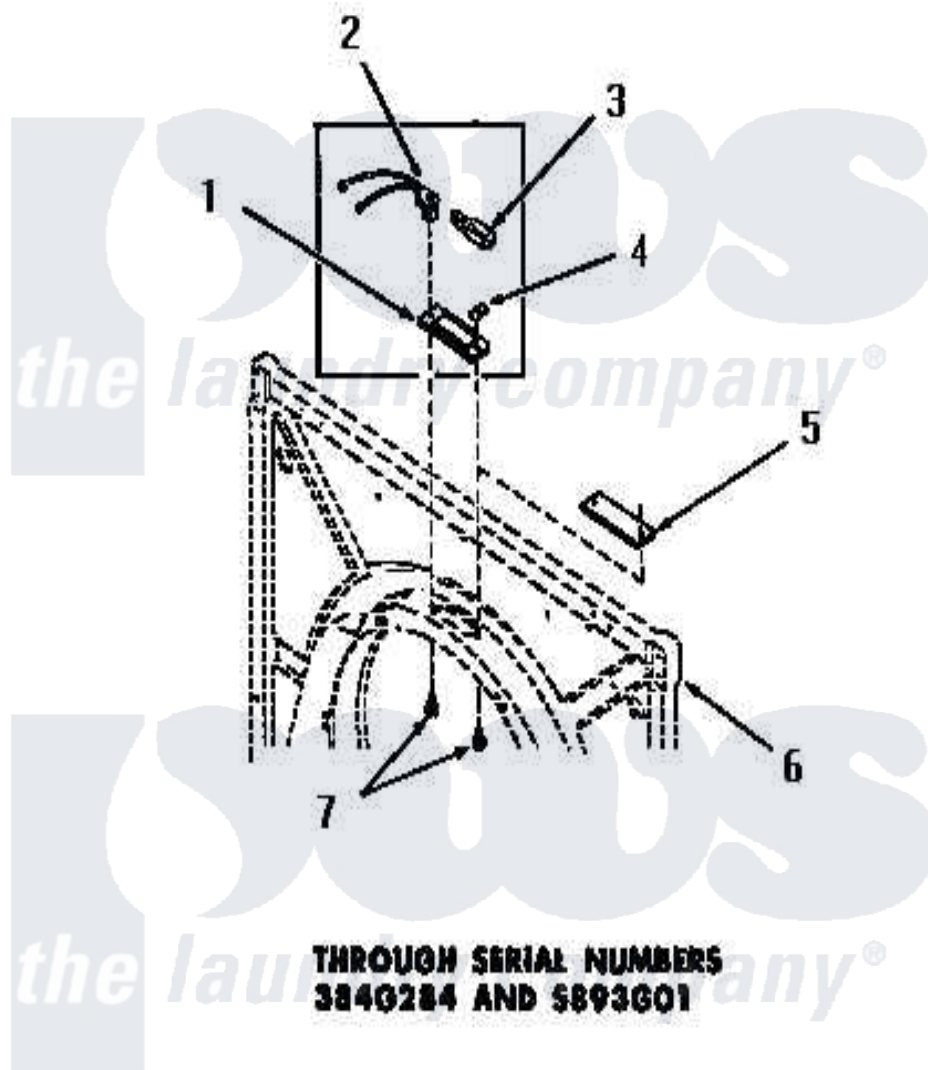

# Amana DG3341 12 - DRUM LIGHT & COVER PLATE

[Amana Residential Amana DG3341 Washer Parts](#) Parts Diagram 12 - DRUM LIGHT & COVER PLATE  
 Click on the part number to view part

Item	Original Part Number	Replaced By	Status	Part Description
1	<a href="#">51070</a>			Lens, Drum Light
2	Y51887		Not Available	BULB RECEPTACLE
3	21608	<a href="#">A3167501</a>		Lamp Oven, Int.
4	Y51788		Not Available	SPEED NUT
5	53911		Not Available	COVER PLATE
6	Y00000000		Not Available	SEE NOTE FRONT FRAME AND AIR SHROUD
7	51784		Not Available	SCREW, 10B-16 X 1/2 HEX