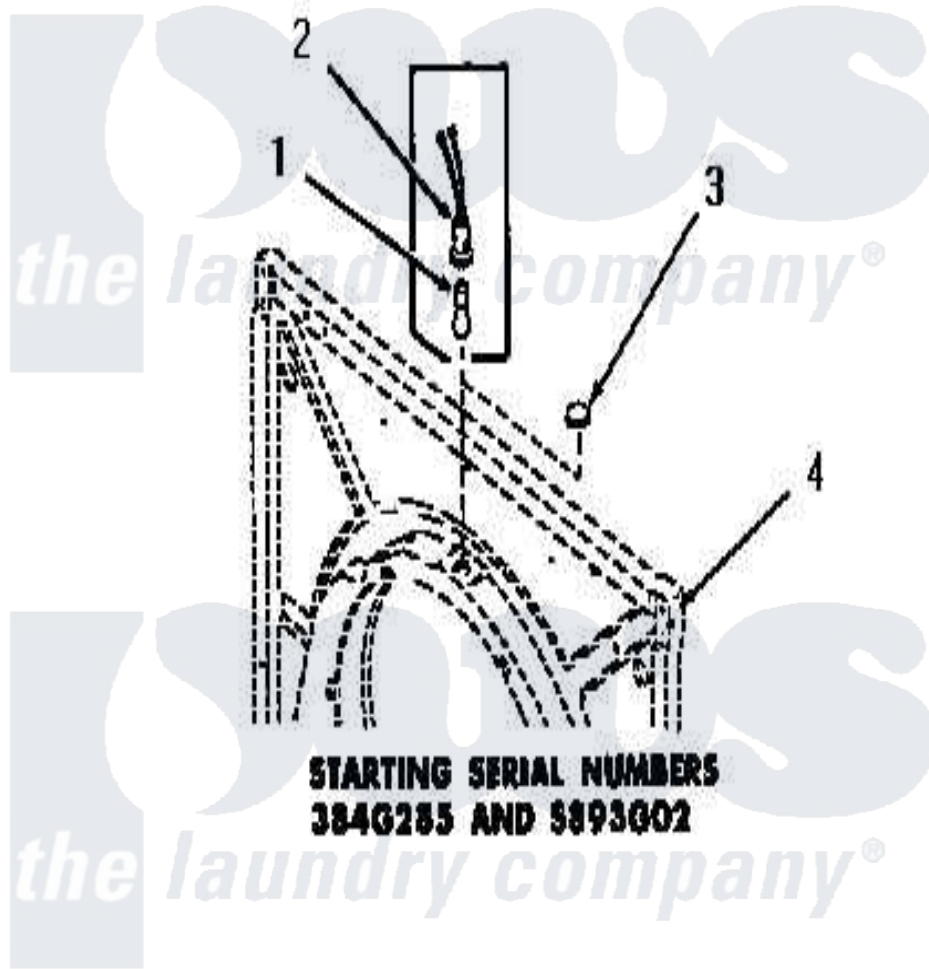

Amana DG3341 13 - DRUM LIGHT & COVER PLATE

[Amana Residential Amana DG3341 Washer Parts](#) Parts Diagram 13 - DRUM LIGHT & COVER PLATE
 Click on the part number to view part

Item	Original Part Number	Replaced By	Status	Part Description
1	Y54608	31001575		Bulb, Cylinder Light
2	Y0054609	M0270519		Washer
3	54610		Not Available	PLUG BUTTON
4	Y00000000		Not Available	SEE NOTE FRONT FRAME AND AIR SHROUD