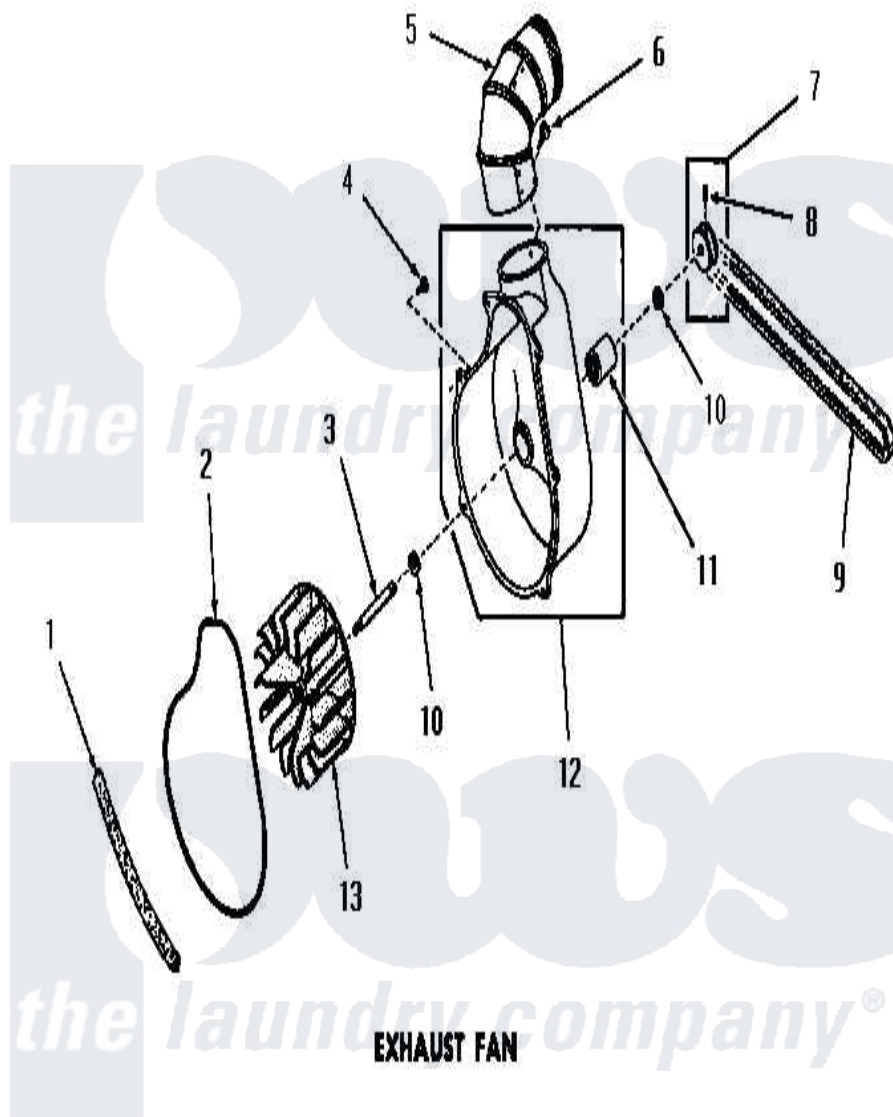

Amana DG3341 14 - EXHAUST FAN

Amana [Residential Amana DG3341 Washer Parts](#) Parts Diagram 14 - EXHAUST FAN
 Click on the part number to view part

Item	Original Part Number	Replaced By	Status	Part Description
1	51790			Seal
2	51791			Gasket, Housing
3	53519		Not Available	EXHAUST FAN SHAFT
4	51784		Not Available	SCREW, 10B-16 X 1/2 HEX
5	Y0052707	31986601B		Switch, Rocker
6	23222	3177991		Screw
7	53521		Not Available	ASSY, PULLEY
8	02771			Screw, 1/4-20 x 3/8 Hex S
9	51994			Belt
10	52549			Washer, 501 ID X3/4 Odx
11	51991		Not Available	BEARING
12	51946		Not Available	HOUSING, BLOWER
13	90585		Not Available	IMPELLER