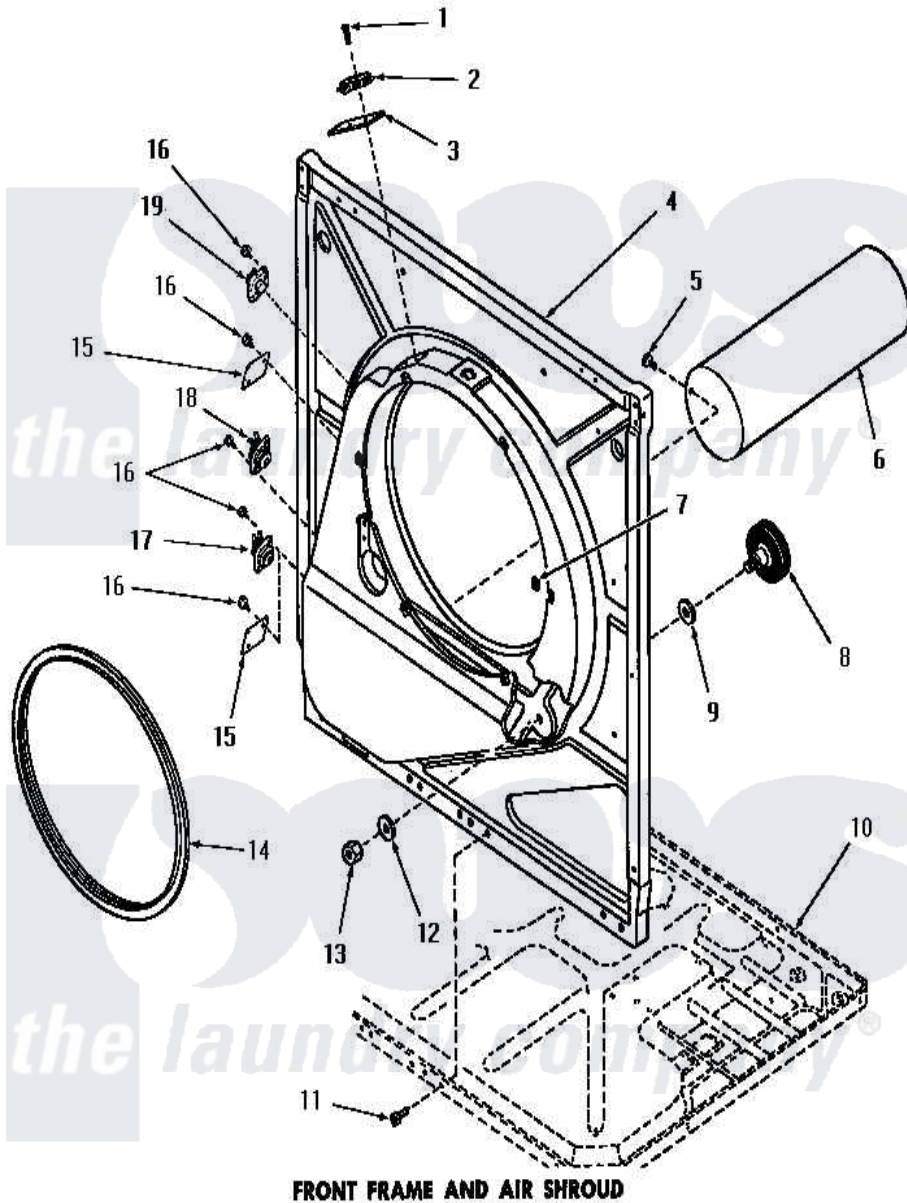

Amana DG3341 15 - FRONT FRAME & AIR SHROUD

FRONT FRAME AND AIR SHROUD

Amana Residential Amana DG3341 Washer Parts Parts Diagram 15 - FRONT FRAME & AIR SHROUD
 Click on the part number to view part

Item	Original Part Number	Replaced By	Status	Part Description
1	51783			Screw, 6b-20 X 7/8 HeX
2	Y51143		Not Available	SWITCH
3	52112			Insulation
4	51850		Not Available	FRONT FRAME AND AIR SHROUD
5	52150	489464		Screw
6	51821		Not Available	EXHAUST DUCT
7	52865		Not Available	SPEED NUT
8	53555	56285		Roller Cylinder
9	52123			Washer
10	Y00000000		Not Available	SEE NOTE FRAME BASE
11	51784		Not Available	SCREW,10B-16 X 1/2 HEX
12	52122			Washer
13	52124		Not Available	NUT
14	51798		Not Available	GASKET
15	52550		Not Available	COVER PLATE
16	23222	3177991		Screw