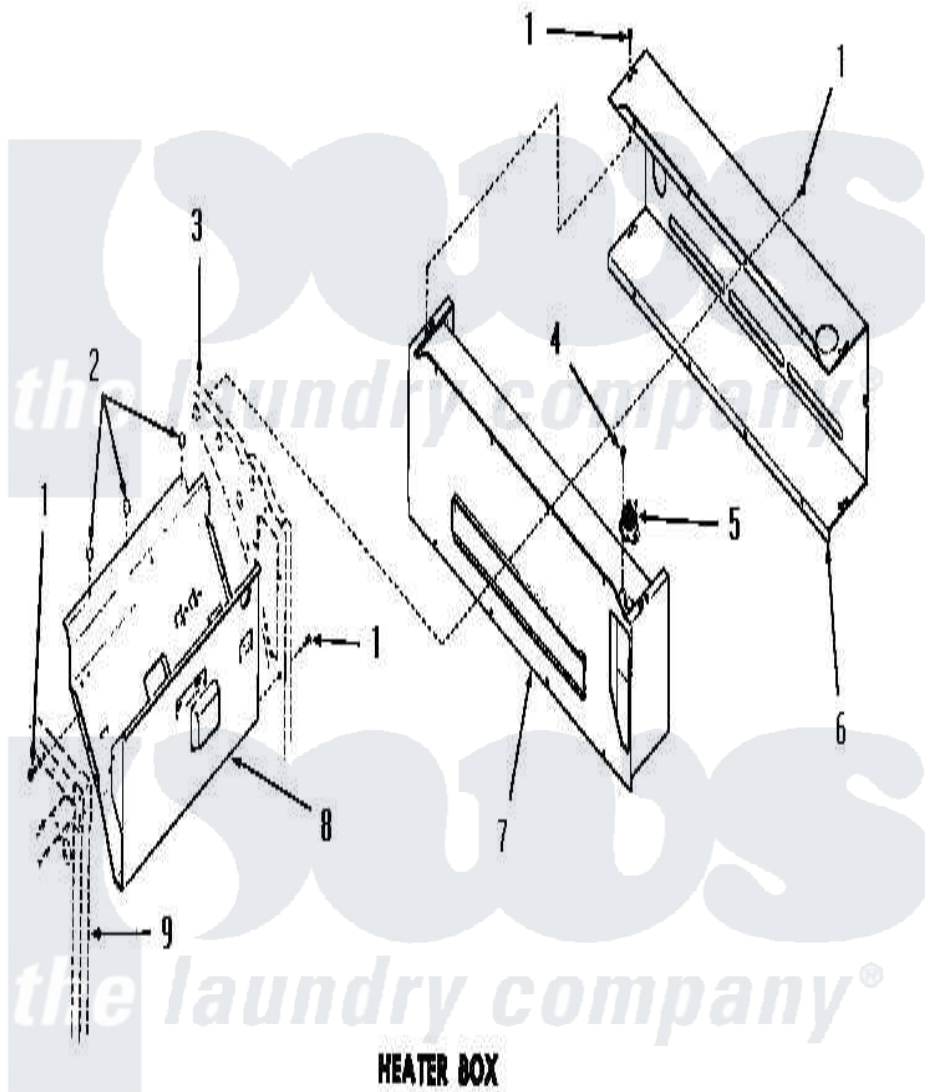

Amana DG3341 16 - HEATER BOX

HEATER BOX
(Gas Models)

[Amana Residential Amana DG3341 Washer Parts](#) Parts Diagram 16 - HEATER BOX
Click on the part number to view part

Item	Original Part Number	Replaced By	Status	Part Description
1	51784		Not Available	SCREW,10B-16 X 1/2 HEX
2	52552		Not Available	BUMPER, OVEN DOOR
3	Y00000000		Not Available	SEE NOTE REAR FRAME
4	23222	3177991		Screw
5	51185		Not Available	THERMOSTAT,HEATER BOX
6	Y51862		Not Available	HEATER BOX
7	54717		Not Available	ASSY,HEATER BOX
8	Y52584		Not Available	BURNER SHIELD
9	Y00000000		Not Available	SEE NOTE FRONT FRAME AND AIR SHROUD