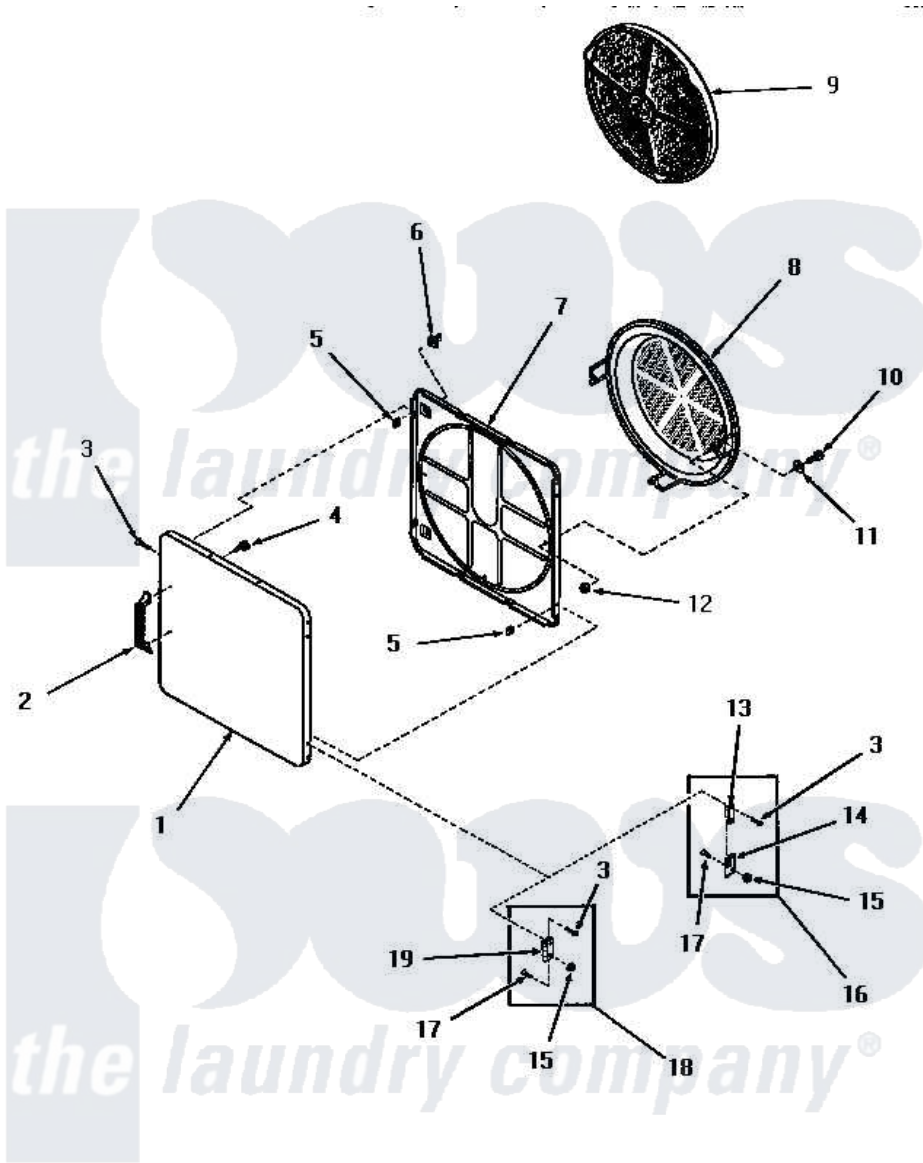

Amana DG3341 18 - LOADING DOOR

LOADING DOOR (Starting Serial Nos. 31V9369 and S66Y581)

Amana [Residential Amana DG3341 Washer Parts](#) Parts Diagram 18 - LOADING DOOR
Click on the part number to view part

Item	Original Part Number	Replaced By	Status	Part Description
1	52489W		Not Available	OUTER DOOR PANEL, WHITE
"	52489H		Not Available	OUTER DOOR PANEL, HARVEST GOLD
"	52489C		Not Available	OUTER DOOR PANEL, COPPERTONE
"	52489A		Not Available	OUTER DOOR PANEL, AVOCADO
2	54068	61925		Pull Door Commercial Black
3	52864	500226		Screw, 8b-16 x 5/8 Tap
4	52150	489464		Screw
5	52865		Not Available	SPEED NUT
6	54661	LA-1003		Door Catch Kit
7	54665	54-665		Bake Element
8	54731	54-731		Bake Element
9	53002		Not Available	NO LONGER AVAILABLE
10	24688		Not Available	CAP SCREW
11	Q6275		Not Available	WASHER

12	52566	27001225	Nut, Jam Mid Lock 1/4-20
13	Y0053944	D7772202	Air Duct. Bottom
14	Y0053945	D7772101	Shield-Light
15	51236	488130	Nut
16	Y00000000	Not Available	SEE NOTE MODELS DG3350, DG3300, DG3250, FG3240 AND DG3240
17	22649		Screw, 8-32 X 13/32 FI
18	Y00000000	Not Available	SEE NOTE ALL OTHER MODELS
19	70014		Hinge