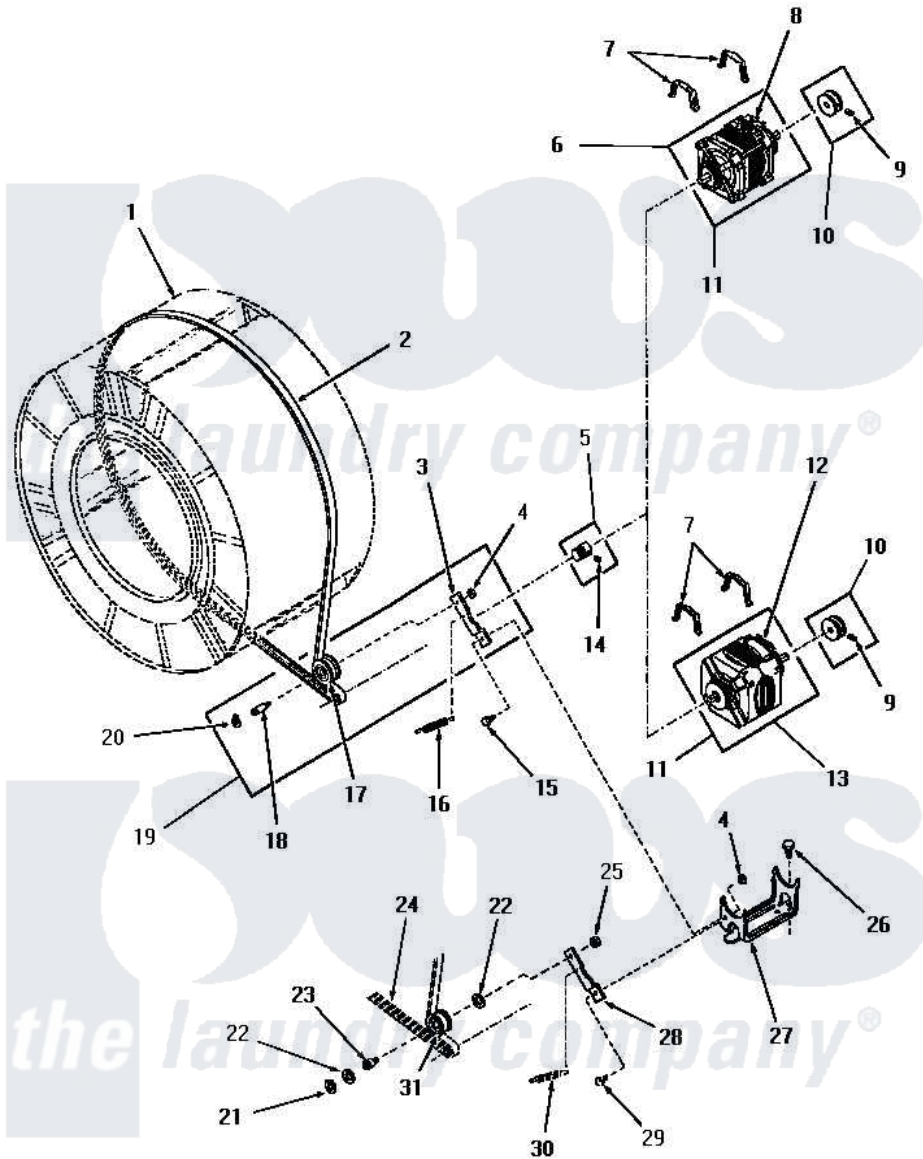

Amana DG3341 19 - MOTOR, IDLER & BELT

MOTOR, IDLER AND BELT

Amana [Residential Amana DG3341 Washer Parts](#) Parts Diagram 19 - MOTOR, IDLER & BELT
 Click on the part number to view part

Item	Original Part Number	Replaced By	Status	Part Description
1	Y00000000		Not Available	SEE NOTE CLOTHES DRUM
2	52556			Belt
3	54410		Not Available	LEVER,IDLER
4	52566	27001225		Nut, Jam Mid Lock 1/4-20
5	52593		Not Available	ASSY,MOTOR PULLEY
6	Y00000000		Not Available	SEE NOTE GENERAL ELECTRIC FORM "V" MOTOR
7	51789	660658		Clamp, Motor Mounting 343481 685441
8	53249		Not Available	SWITCH
9	02771			Screw, 1/4-20 x 3/8 Hex S
10	53522			Pulley, Motor
11	52697		Not Available	MOTOR
12	Y00000000		Not Available	SEE NOTE WESTINGHOUSE -- (NOT REPLACEABLE)
"	53213			Switch
"	53226		Not Available	SWITCH,MOTOR

"	53214	Not Available	MOTOR SWITCH, DELCO
13	Y00000000	Not Available	SEE NOTE GENERAL ELECTRIC FORM "T" MOTOR
14	52906	Not Available	SETSCREW
15	52567		Bolt, Shoulder
16	52323		Spring
17	Y54414		Assembly, Wheel And Bearing
18	54411	Not Available	SHAFT,IDLER LEVER
19	54415	Not Available	LEVER,IDLER
20	23748		Ring, Retaining
21	70061		Ring, Retaining
22	Y52564		Washer
23	52611	Not Available	SHAFT,IDLER xREPLACE
24	Y00000000	Not Available	SEE NOTE BELT
25	52124	Not Available	NUT
26	23928	Not Available	CAP SCREW AND LOCKWASHER
27	51824	Not Available	MOUNT,MOTOR
28	52562	Not Available	IDLER LEVER
29	Y00000000	Not Available	SEE NOTE SHOULDER BOLT
30	Y00000000	Not Available	SEE NOTE SPRING
31	52561	Not Available	IDLER PULLEY