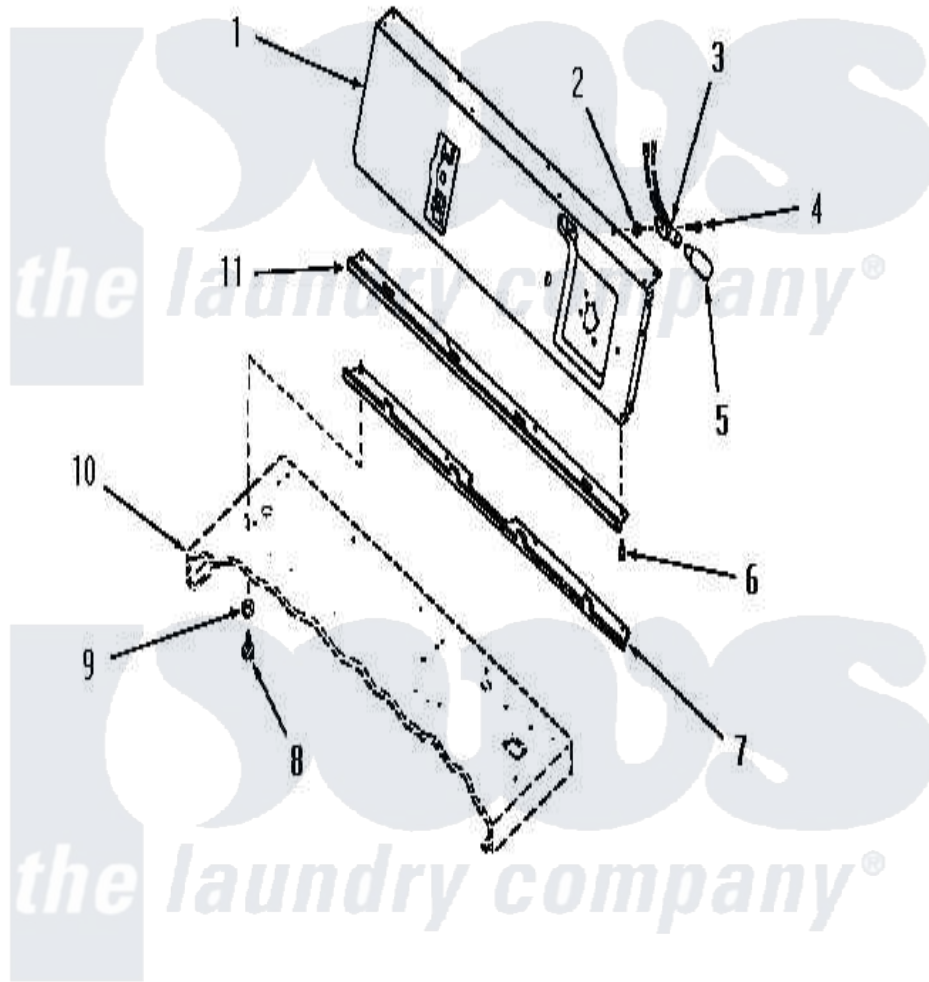

# Amana DG3341 20 - PANEL SUPPORT PLATE AND BRACKET

Amana Residential Amana DG3341 Washer Parts Parts Diagram 20 - PANEL SUPPORT PLATE AND BRACKET  
 Click on the part number to view part

Item	Original Part Number	Replaced By	Status	Part Description
1	53628		Not Available	PANEL SUPPORT PLATE
"	0054750		Not Available	DOOR FRAME
2	22378		Not Available	NUT
3	Y22368		Not Available	BULB RECEPTACLE
4	20268	<a href="#">80399</a>		SCrew Pan Head CR Rec 832x281
5	21608	<a href="#">A3167501</a>		Lamp Oven, Int.
6	23222	<a href="#">3177991</a>		Screw
7	52912		Not Available	PANEL SUPPORT BRACKET
8	23962	<a href="#">W10116760</a>		Screw
9	<a href="#">20493</a>			Washer, 11/64 ID x 3/8 OD
10	Y00000000		Not Available	SEE NOTE CABINET TOP
11	Y52929		Not Available	PANEL TRIM