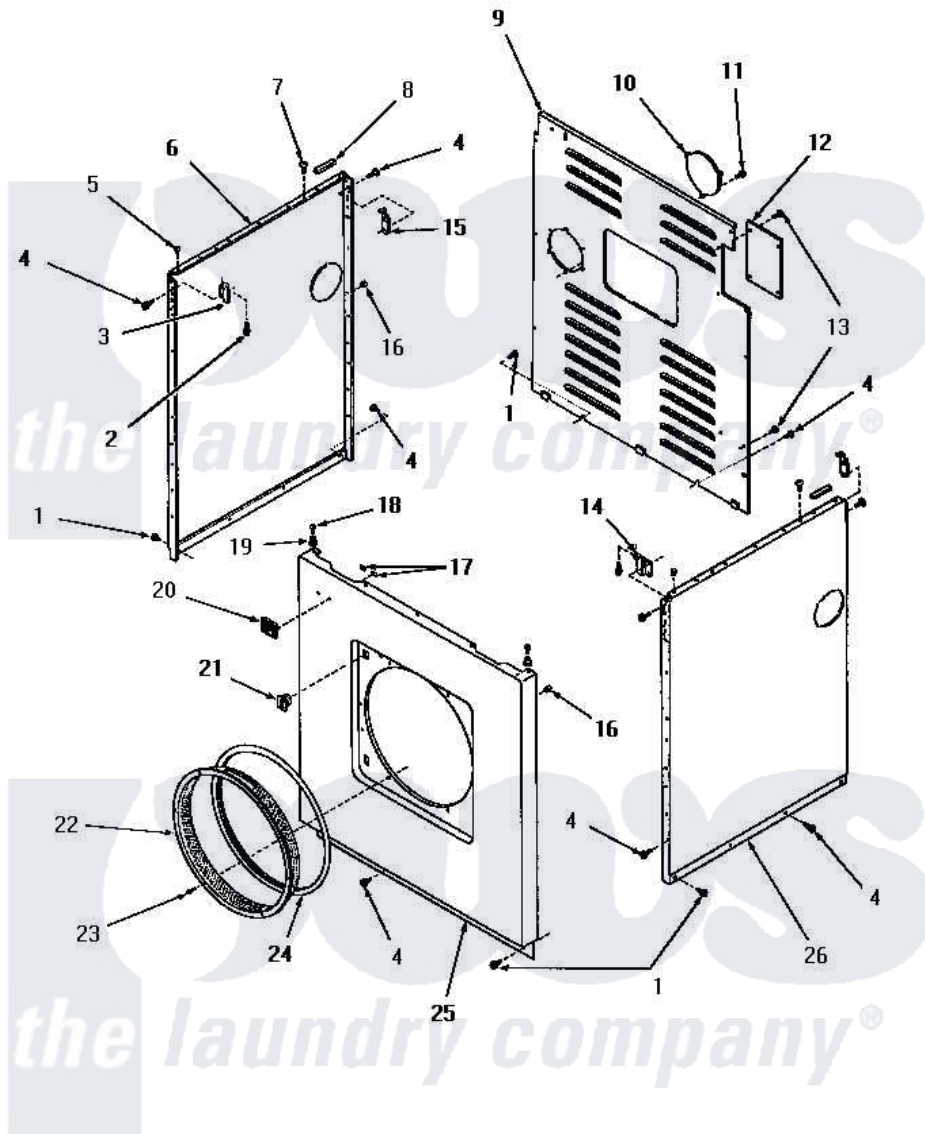

# Amana DG3341 21 - PANELS

## PANELS

Amana [Residential Amana DG3341 Washer Parts](#) Parts Diagram 21 - PANELS

[Click on the part number to view part](#)

Item	Original Part Number	Replaced By	Status	Part Description
1	25723	<a href="#">27001200</a>		Screw
2	<a href="#">23008</a>			Screw, 10-24 X 3/4 Sems
3	22847		Not Available	BRACKET
4	51784		Not Available	SCREW,10B-16 X 1/2 HEX
5	<a href="#">21176</a>			Bumper
6	52669W		Not Available	SIDE PANEL, LEFT, WHITE
"	52669C		Not Available	SIDE PANEL, LEFT, COPPERTONE
"	52669H		Not Available	SIDE PANEL, LEFT, HARVEST GOLD
"	52669A		Not Available	SIDE PANEL, LEFT, AVOCADO
7	52442		Not Available	SCREW, No.10-16 X 3/8"
8	<a href="#">80312</a>			Bumper Pad
9	52677GRW		Not Available	REAR PANEL, GRAY, WHITE
"	52677GRA		Not Available	REAR PANEL, GRAY, AVOCADO
"	52677GPB		Not Available	REAR PANEL, GRAY,