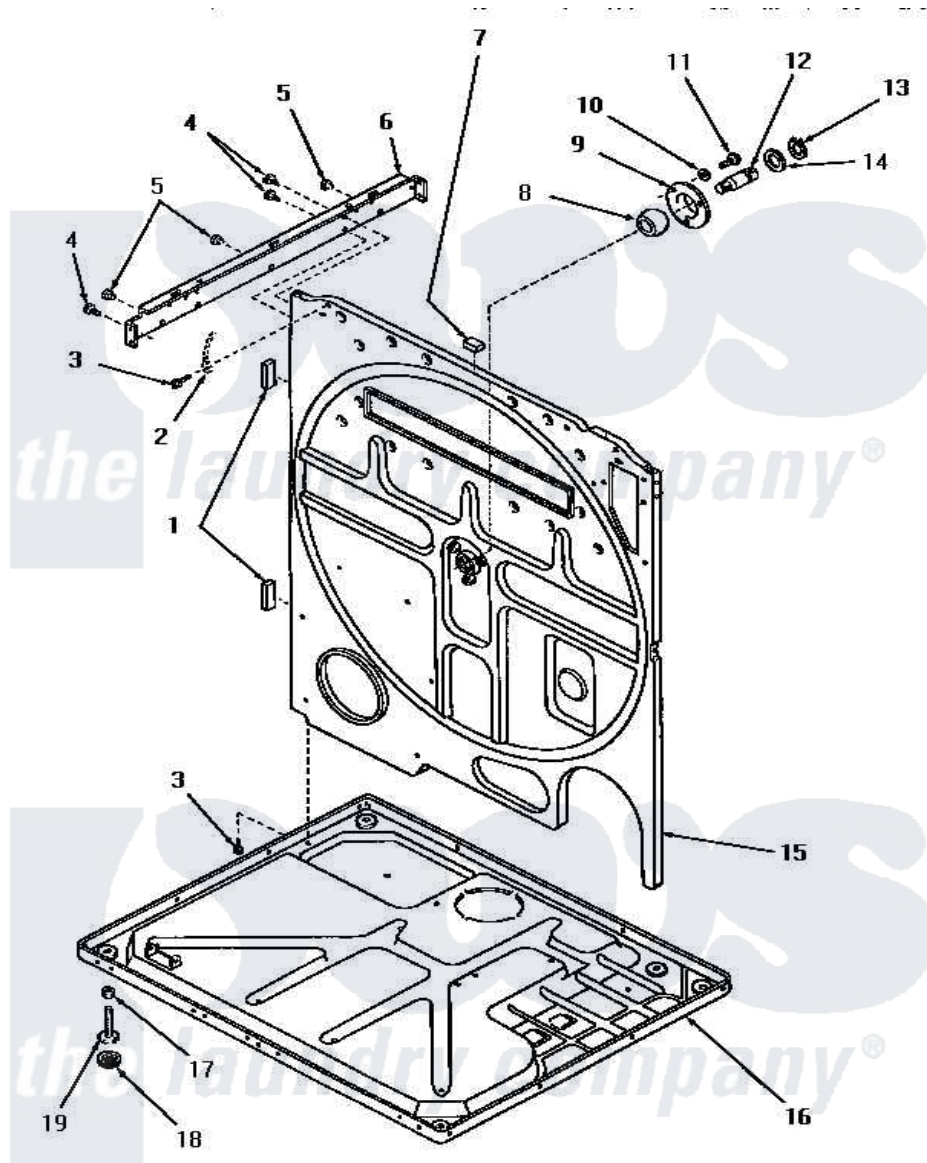

Amana DG3341 22 - REAR FRAME & FRAME BASE

REAR FRAME AND FRAME BASE

Amana [Residential Amana DG3341 Washer Parts](#) Parts Diagram 22 - REAR FRAME & FRAME BASE

[Click on the part number to view part](#)

Item	Original Part Number	Replaced By	Status	Part Description
1	20354		Not Available	BUMPER PAD
2	Y00000000		Not Available	SEE NOTE GROUND WIRE, GREEN
3	51784		Not Available	SCREW, 10B-16 X 1/2 HEX
4	51780	3390631		Screw, 10-16 X 3/8
5	21685	40038001		Bumper
6	51818		Not Available	SUPPORT CHANNEL, RIGHT OR LEFT
7	Y0054053	Y0301205		ELement- L
8	Y52079			Bearing, Drum Shaft
9	51826		Not Available	COVER, BEARING
10	03189			LoCkwasher, 1/4 Std-C P
11	53589	8204624		Bolt
12	53132		Not Available	SHAFT, DRUM
13	70061			Ring, Retaining
14	Y52564			Washer
15	52574		Not Available	FRAME, REAR

16	Y52572	Not Available	FRAME BASE
17	52794	62739	Nut, Lock
18	70282	Y314137	Foot, Rubber
19	Y52696	Y305086	Adjustable Leg And Nut