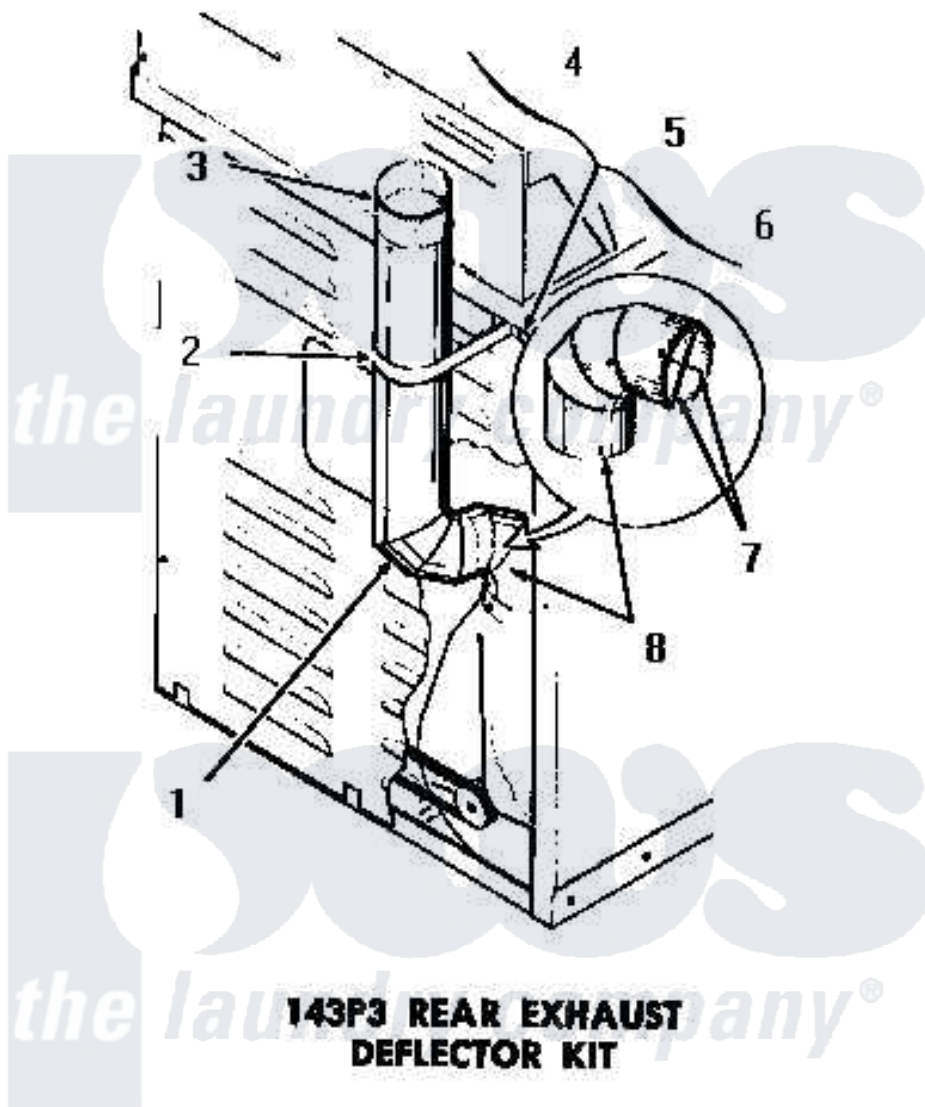

Amana DG3350 01 - 143P3 REAR EXHAUST DEFLECTOR KIT

Amana [Residential Amana DG3350 Washer Parts](#) Parts Diagram 01 - 143P3 REAR EXHAUST DEFLECTOR KIT
 Click on the part number to view part

Item	Original Part Number	Replaced By	Status	Part Description
1	51917		Not Available	ELBOW
2	52127		Not Available	SUPPORT BRACKET
3	Y52129		Not Available	EXHAUST PIPE, 4" X 18"
4	20267			Screw, 10-24 X 3/8 Round
5	03815			Lockwasher, No.10 Ext Shk
6	03673		Not Available	NUT
7	Y00000000		Not Available	SEE NOTE CUT AND REMOVE WIRE GUARDS
8	Y00000000		Not Available	SEE NOTE DRYER EXHAUST ELBOW -- (SUPPLIED WITH DRYER)
NI	143P3		Not Available	REAR EXHAUST DEFLECTOR KIT