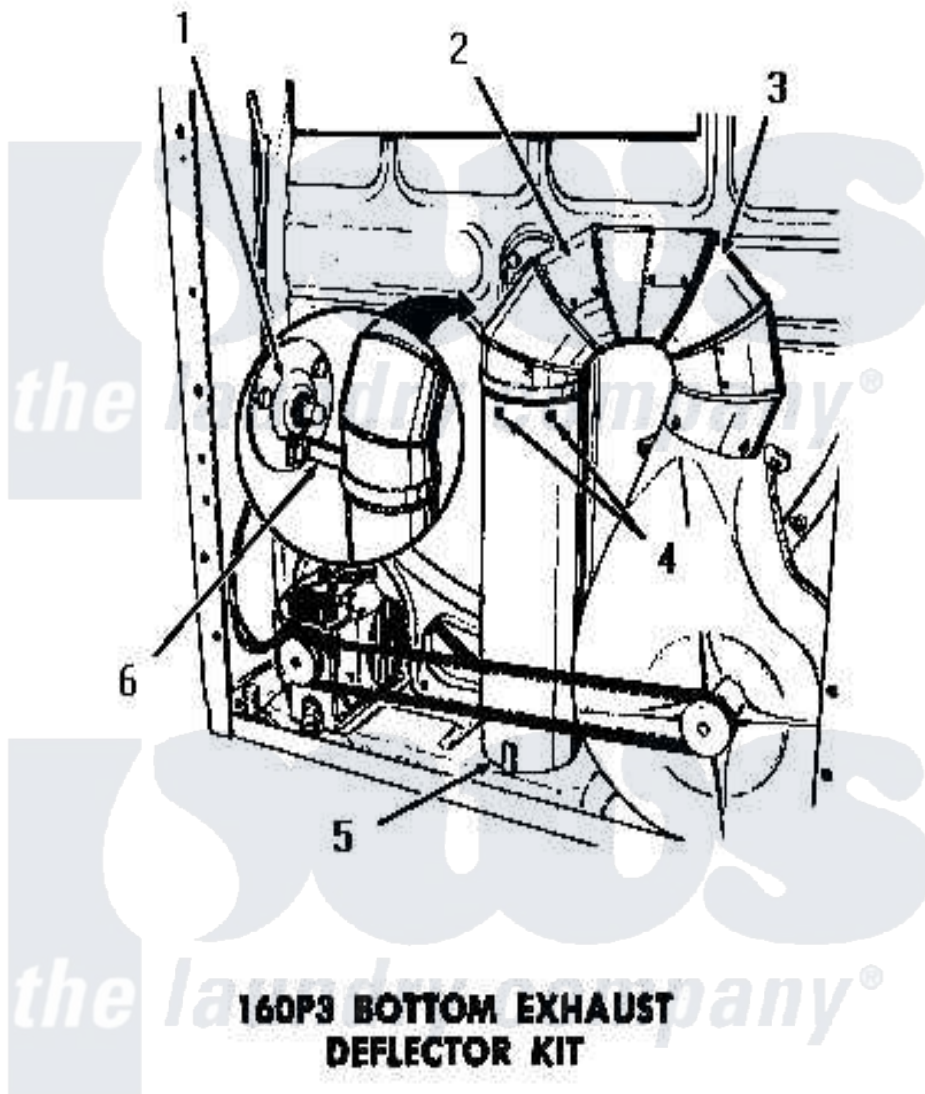

Amana DG3350 03 - 160P3 BOTTOM EXHAUST DEFLECTOR KIT

160P3 BOTTOM EXHAUST DEFLECTOR KIT

[Amana Residential Amana DG3350 Washer Parts](#) Parts Diagram 03 - 160P3 BOTTOM EXHAUST DEFLECTOR KIT
 Click on the part number to view part

Item	Original Part Number	Replaced By	Status	Part Description
1	Y00000000		Not Available	SEE NOTE BEARING RETAINER
2	52699		Not Available	SHORT 90 DEGREES ELBOW
3	Y00000000		Not Available	SEE NOTE DRYER EXHAUST ELBOW -- (SUPPLIED WITH DRYER)
4	23222	3177991		Screw
5	52698		Not Available	EXHAUST TUBE
6	0052775	0057344		Suptop Burner
NI	160P3		Not Available	BOTTOM EXHAUST DEFLECTOR KIT