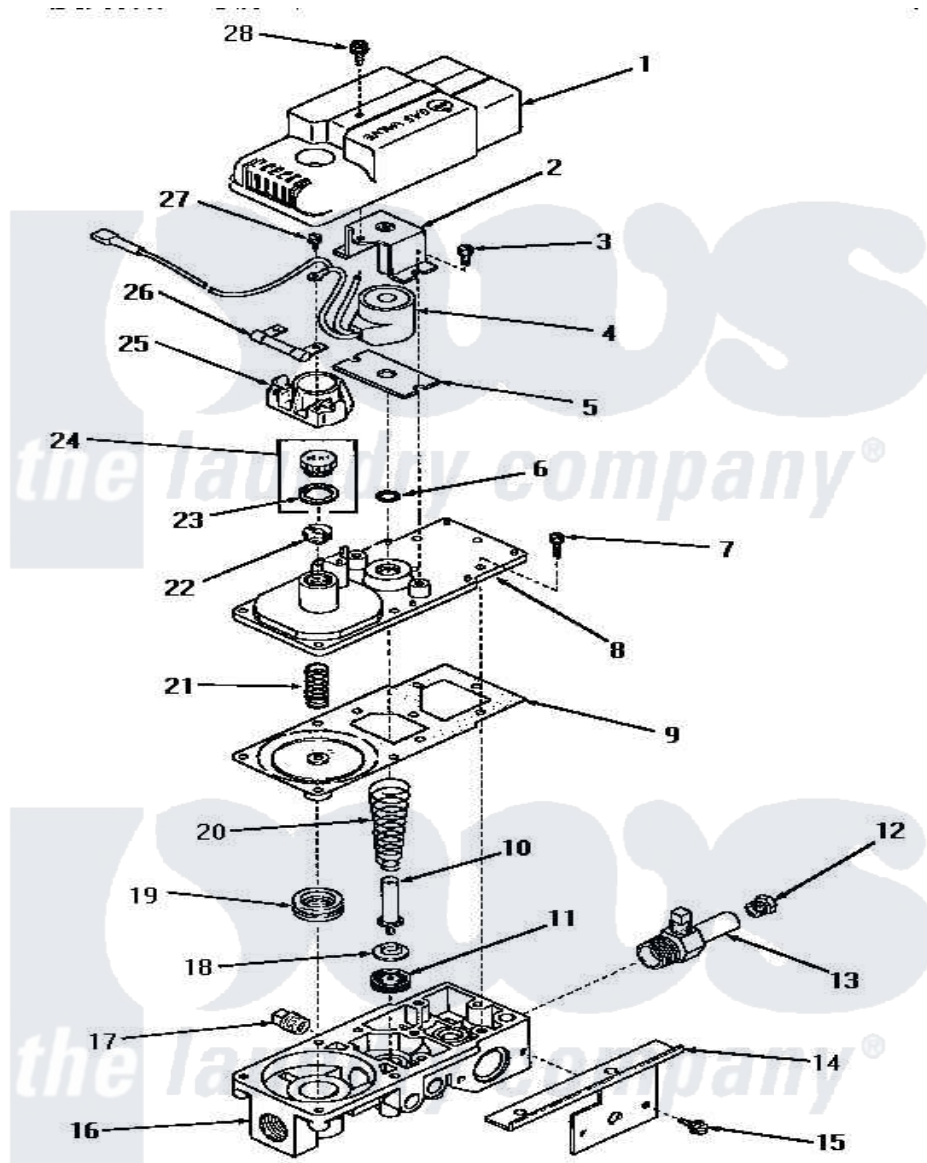

# Amana DG3350 05 - 53428 GAS VALVE (NAT. / MIXED GAS)

## 53428 GAS VALVE (NAT./MIXED GAS)

Amana [Residential Amana DG3350 Washer Parts](#) Parts Diagram 05 - 53428 GAS VALVE (NAT. / MIXED GAS)  
 Click on the part number to view part

Item	Original Part Number	Replaced By	Status	Part Description
1	53428N		Not Available	VALVE HOUSING
2	53377B		Not Available	PLUNGER GUIDE AND BRACKET
3	53428J		Not Available	HEX HEAD SCREW
4	<a href="#">53428A</a>			Coil, Burner
5	53377C		Not Available	PLATE
6	53377D		Not Available	O-RING
7	53379E		Not Available	HEX HEAD SCREW
8	53428E		Not Available	VALVE COVER
9	53428F		Not Available	DIAPHRAGM AND GASKET
10	53428D		Not Available	PLUNGER SHAFT
11	53428H		Not Available	PLUNGER SEAT
12	51209		Not Available	ORIFICE,NG
13	53377W		Not Available	BURNER ORIFICE ADAPTER
14	53377Q		Not Available	MOUNTING BRACKET
15	53379D		Not Available	HEX HEAD SCREW
16	53428L		Not Available	VALVE BODY

17	<a href="#">20247</a>		Plug, Pipe
18	53377L	Not Available	STIFFENER
19	52966R	Not Available	REGULATOR SEAT
20	53428G	Not Available	VALVE SPRING
21	53377X	Not Available	REGULATOR SPRING
22	52966M	Not Available	REGUALTOR SCREW
23	52966L	Not Available	GASKET
24	<a href="#">53952</a>		Screw, Vent
25	53428M	Not Available	MOUNT,RESISTOR
26	<a href="#">52966B</a>		Resistor
27	53428K	Not Available	HEX HEAD SCREW
28	51782	Not Available	SCREW, 6B-20X5/16
NI	53428	Not Available	GAS VALVE