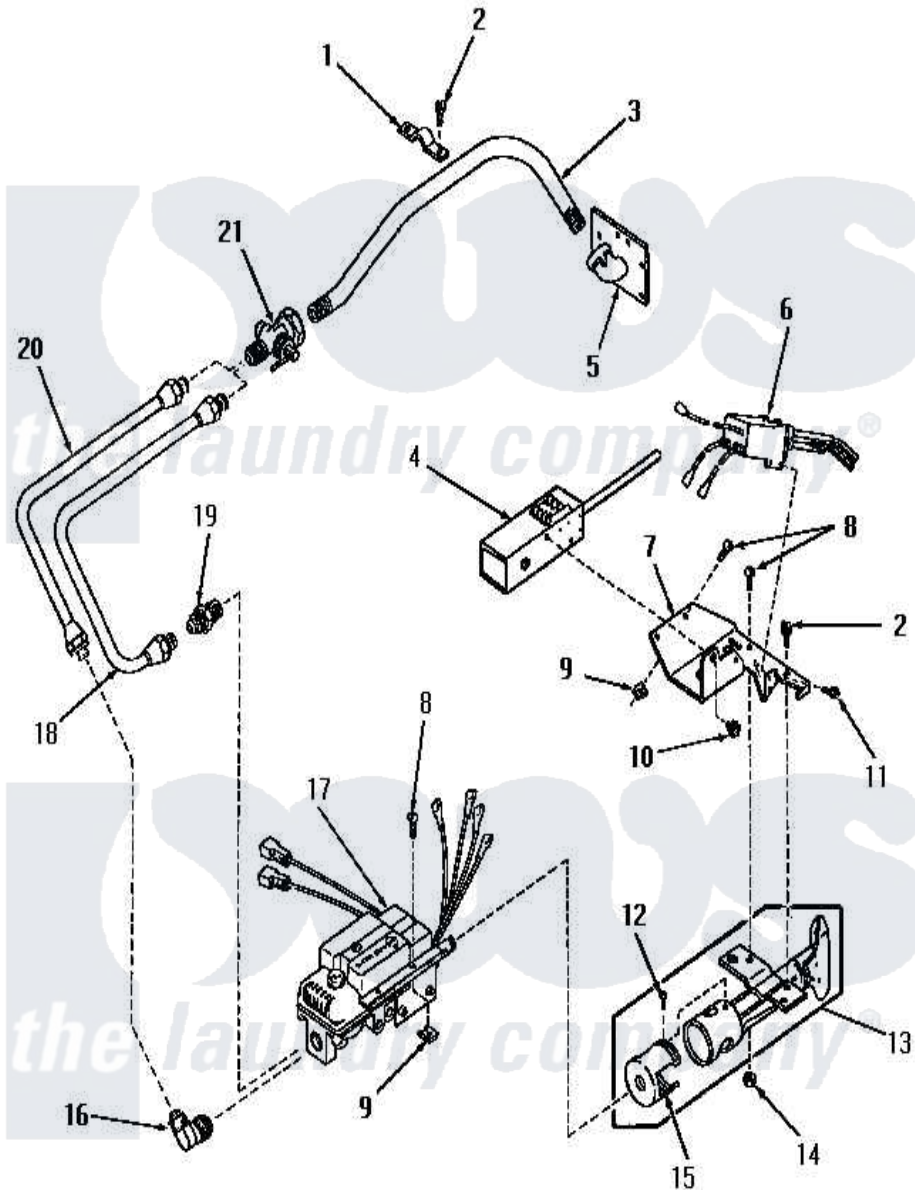

# Amana DG3350 06 - AUTOMATIC IGNITION BURNER

Amana [Residential Amana DG3350 Washer Parts](#) Parts Diagram 06 - AUTOMATIC IGNITION BURNER  
 Click on the part number to view part

Item	Original Part Number	Replaced By	Status	Part Description
1	51828		Not Available	GAS PIPE CLAMP
2	51784		Not Available	SCREW,10B-16 X 1/2 HEX
3	51775		Not Available	INLET GAS PIPE
4	54077		Not Available	CONTROL,IGNITER
5	51842		Not Available	PIPE SUPPORT
6	54078		Not Available	IGNITER
7	53697		Not Available	BRACKET
8	<a href="#">20267</a>			Screw, 10-24 X 3/8 Round
9	<a href="#">21747</a>			Nut, Speed
10	52971		Not Available	SCREW AND LOCKWASHER
11	52973		Not Available	SCREW
12	53006	<a href="#">53-006</a>		Receptacle
13	53011		Not Available	TUBE,BURNER
14	03673		Not Available	NUT
15	53007	<a href="#">53-007</a>		Receptacle
16	Y51266		Not Available	MALE ELBOW

17	53428	Not Available	GAS VALVE
18	54407	Not Available	ASSY,INLET GAS TUBE
19	<a href="#">54408</a>		Connector, Male
20	53381	Not Available	INLET GAS TUBE
21	Y51058	Not Available	VALVE
NI	53408	Not Available	LABEL,CHANGE-OVER
"	<a href="#">52893</a>		Sticker
"	53481	Not Available	STICKER
"	53556	Not Available	STICKER,CONVERSION
"	52894	Not Available	STICKER
"	<a href="#">53952</a>		Screw, Vent
"	<a href="#">51211</a>		Orifice, LP No.55 Drill
"	226P3	Not Available	KIT,CONVERSION
"	51209	Not Available	ORIFICE,NG
"	53392	Not Available	VALVE CONVERTED STICKER
"	<a href="#">227P3</a>		Kit, Conversion
"	<a href="#">53390</a>		Plug, Block-Open