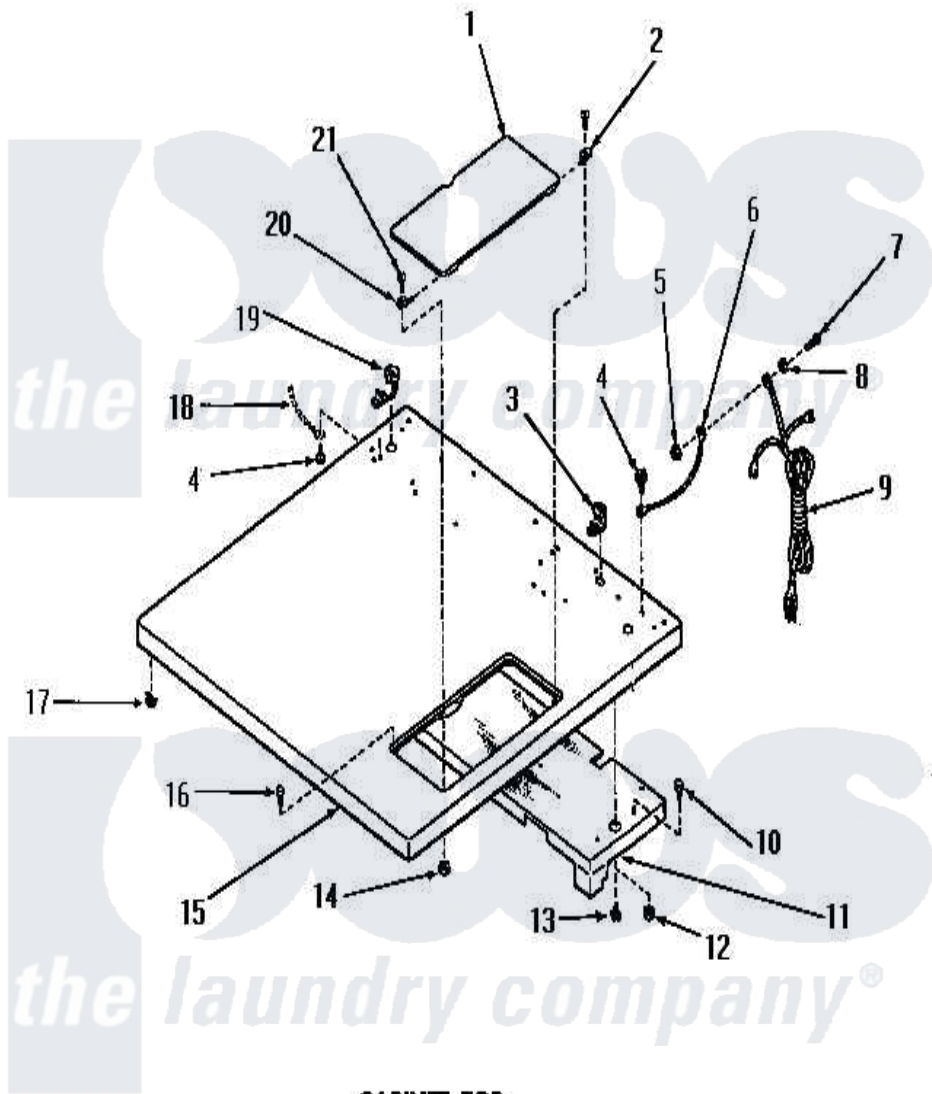

# Amana DG3350 07 - CABINET TOP

## CABINET TOP (Gas Models)

Amana [Residential Amana DG3350 Washer Parts](#) Parts Diagram 07 - CABINET TOP  
Click on the part number to view part

Item	Original Part Number	Replaced By	Status	Part Description
1	52518W		Not Available	ACCESS DOOR, WHITE
"	52518A		Not Available	ACCESS DOOR, AVOCADO
"	52518C		Not Available	ACCESS DOOR, COPPERTONE
"	52518H		Not Available	xREPLACE
2	<a href="#">51351</a>			Hinge, Rear
3	21903	<a href="#">211881</a>		Grommet, Cord Part Not Used- Gas Models Only
4	<a href="#">51924</a>			Screw, 10-24 X 1/2 HeX
5	23951	<a href="#">M0282009</a>		Nut
6	54300		Not Available	GROUND WIRE, GREEN
7	<a href="#">20267</a>			Screw, 10-24 X 3/8 Round
8	Y03185		Not Available	xREPLACE
9	51508		Not Available	POWER CORD
10	51355	<a href="#">51-355</a>		5500w/240v, 13-23/32, Low Watt
11	52614		Not Available	TOP BAFFLE ASSEMBLY

12	Y52136	Not Available	LOCKNUT
13	23962	<a href="#">W10116760</a>	Screw
14	<a href="#">22678</a>		Nut, Nylon
15	52503W	Not Available	CABINET TOP, WHITE
"	52503H	Not Available	CABINET TOP, HARVEST GOLD
"	52503A	Not Available	CABINET TOP, AVOCADO
"	52503C	Not Available	CABINET TOP, COPPERTONE
16	<a href="#">53445</a>		Bumper
17	23007	Not Available	CAGED NUT
18	Y00000000	Not Available	SEE NOTE GROUND WIRE, GREEN
19	<a href="#">52113</a>		Relief, Strain
20	<a href="#">51350</a>		Hinge, Front
21	03630	Not Available	SCREW,6-32 X 3/8 ROUND