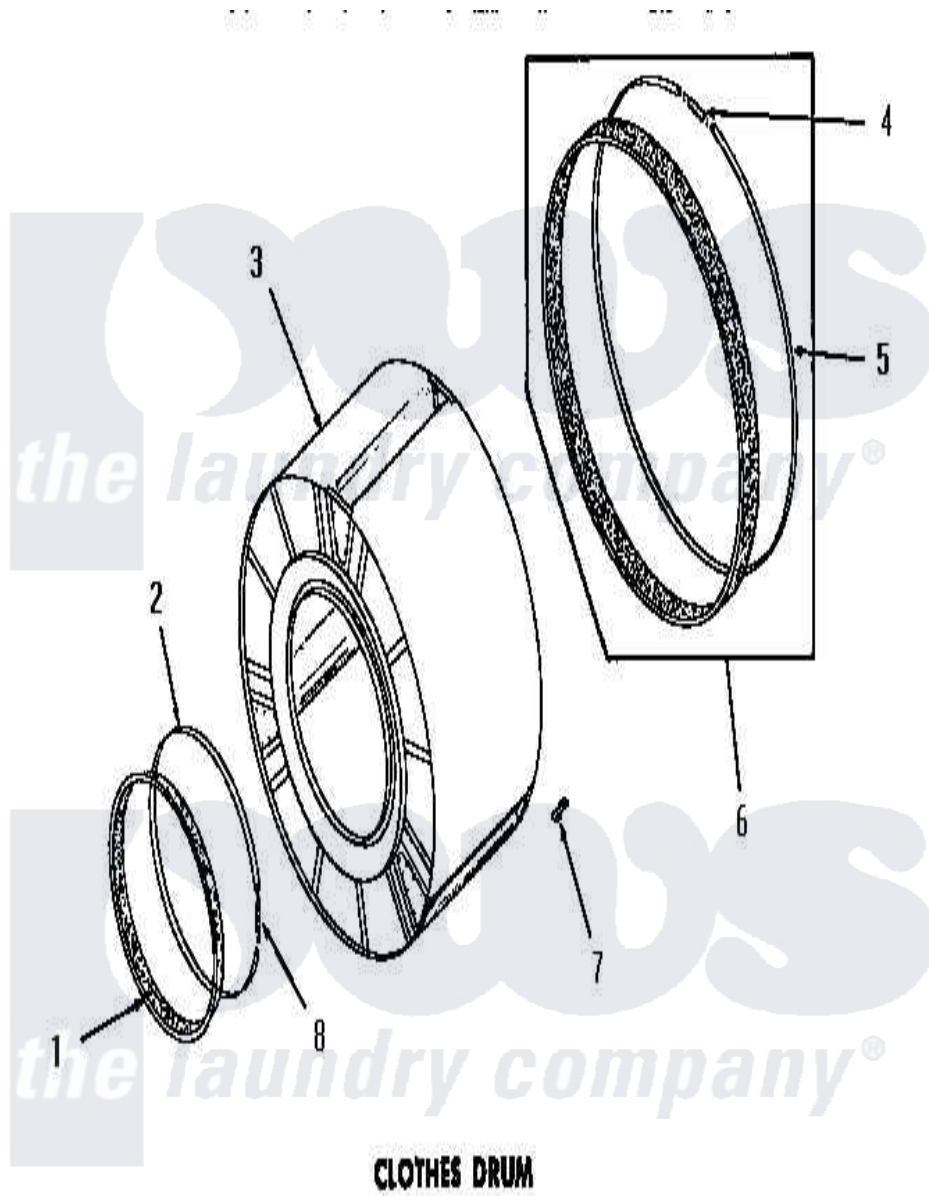

Amana DG3350 08 - CLOTHES DRUM

CLOTHES DRUM

Amana [Residential Amana DG3350 Washer Parts](#) Parts Diagram 08 - CLOTHES DRUM
 Click on the part number to view part

Item	Original Part Number	Replaced By	Status	Part Description
1	51881			Seal, Front
2	50169			Strap, Retainer
3	53135			Assembly, Drum
4	52310			Spring
5	50781			Strap, Seal
6	51883A			Assembly, Seal
7	51201		Not Available	CLIP
8	50168			Spring