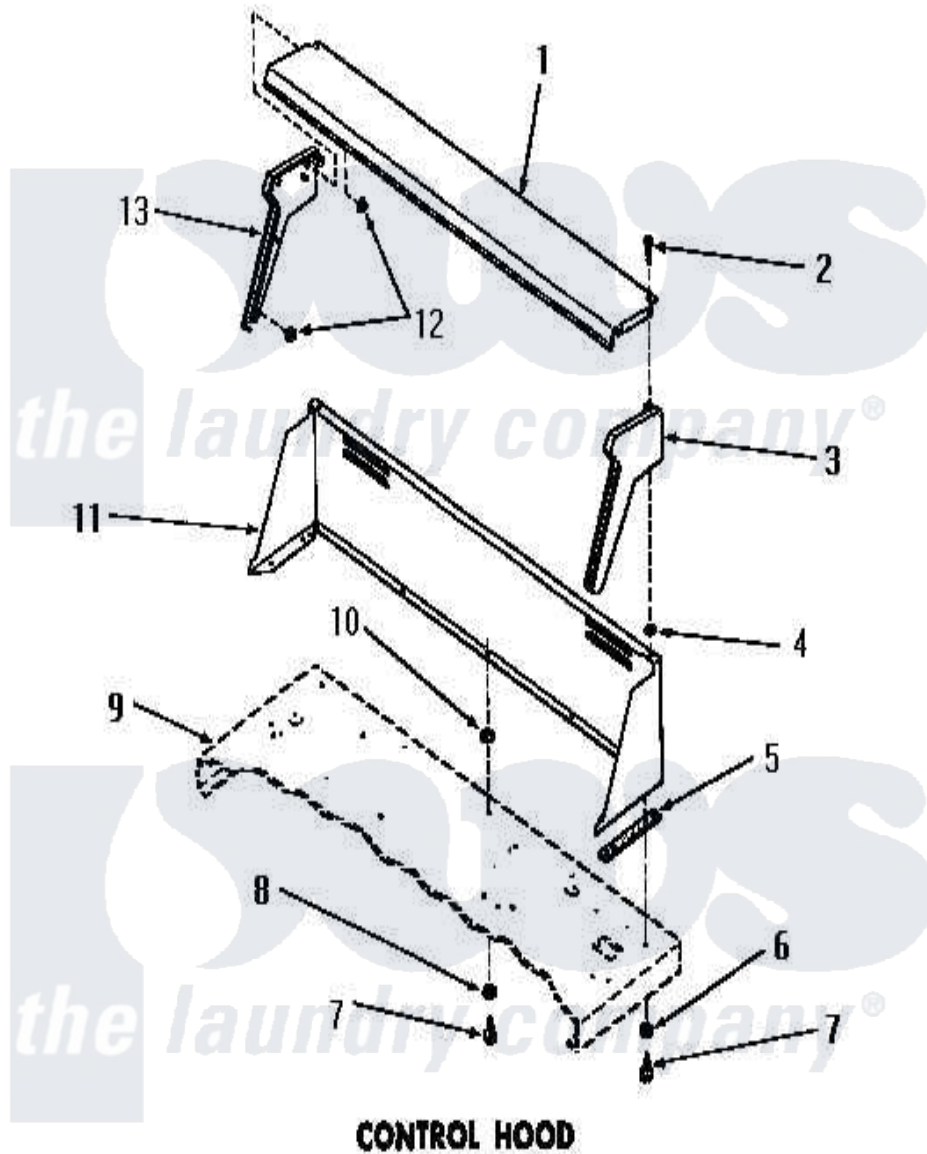

Amana DG3350 09 - CONTROL HOOD

[Amana Residential Amana DG3350 Washer Parts](#) Parts Diagram 09 - CONTROL HOOD
 Click on the part number to view part

Item	Original Part Number	Replaced By	Status	Part Description
1	52921		Not Available	CONTROL HOOD TOP
2	25232		Not Available	SCREW,8AB-18X7/8 OVAL
3	23368	25190SPQ		Hood End
4	24522			Nut, Speed-8ab-18 C1995
5	23028		Not Available	GASKET,CONTROL BOX END
6	20493			Washer, 11/64 ID x 3/8 OD
7	23962	W10116760		Screw
8	20493			Washer, 11/64 ID x 3/8 OD
9	Y00000000		Not Available	SEE NOTE CABINET TOP
10	23425		Not Available	WASHER,7/32IDX7/16ODX.
11	53446W		Not Available	CONTROL HOOD, WHITE
"	53446H		Not Available	CONTROL HOOD, HARVEST GOLD
"	53446A		Not Available	CONTROL HOOD, AVOCADO
"	53446C		Not Available	CONTROL HOOD, COPPERTONE