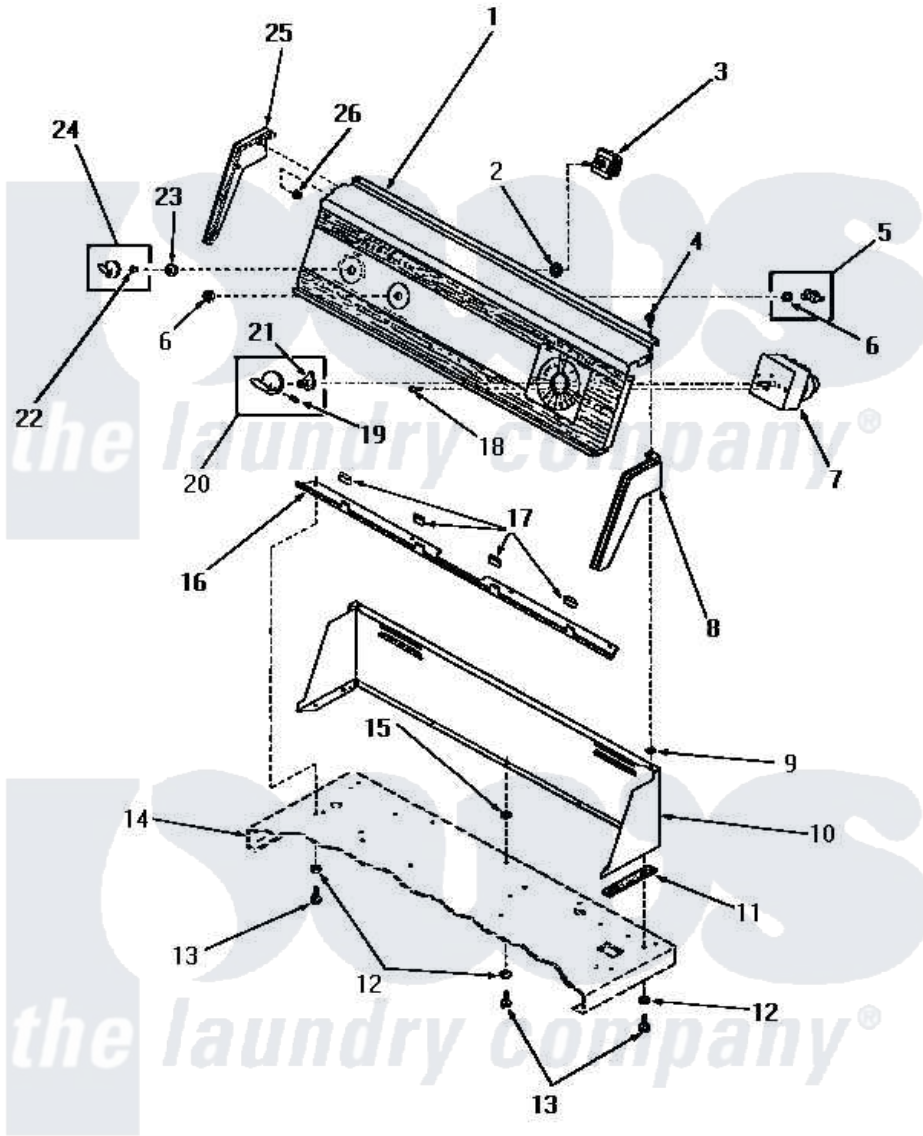

# Amana DG3350 10 - CONTROL PANEL, CONTROL HOOD & CONTROLS

## CONTROL PANEL, CONTROL HOOD AND CONTROLS

Amana [Residential Amana DG3350 Washer Parts](#) Parts Diagram 10 - CONTROL PANEL, CONTROL HOOD & CONTROLS

[Click on the part number to view part](#)

Item	Original Part Number	Replaced By	Status	Part Description
1	Y0053962		Not Available	LATCH DR K
2	<a href="#">91176</a>			Lockwasher, 3/8 Intshkp
3	53380		Not Available	TEMPERATURE SELECTOR SWITCH
4	25232		Not Available	SCREW,8AB-18X7/8 OVAL
5	53768	<a href="#">55882P</a>		Assembly- Switch
6	<a href="#">52947</a>			Nut, Hex 15/32-32
7	52167		Not Available	TIMER
8	25123		Not Available	CONTROL HOOD END, RIGHT
9	<a href="#">24522</a>			Nut, Speed-8ab-18 C1995
10	53446H		Not Available	CONTROL HOOD, HARVEST GOLD
"	53446C		Not Available	CONTROL HOOD, COPPERTONE
"	53446W		Not Available	CONTROL HOOD, WHITE
"	53446A		Not Available	CONTROL HOOD, AVOCADO

11	23028		Not Available	GASKET,CONTROL BOX END
12	<a href="#">20493</a>			Washer, 11/64 ID x 3/8 OD
13	23962	<a href="#">W10116760</a>		Screw
14	Y00000000		Not Available	SEE NOTE CABINET TOP
15	23425		Not Available	WASHER,7/32IDX7/16ODX.
16	52912		Not Available	PANEL SUPPORT BRACKET
17	24859		Not Available	SLEEVE,SUPPORT ANGLE
18	<a href="#">70212</a>			Screw, 8-32 X 5/32 RD H
19	25285		Not Available	SETSCREW
20	24858		Not Available	ASSY,KNOB-TIMER
21	24857		Not Available	INDICATOR
22	23392		Not Available	CLIP FOR 26816 KNOB
"	22244		Not Available	CLIP,C xREPLACE
23	<a href="#">24205</a>			Nut, Knurled 3/8-24
24	22245		Not Available	xREPLACE
25	25124		Not Available	CONTROL HOOD END, LEFT
26	25126	<a href="#">5303284616</a>		Clip