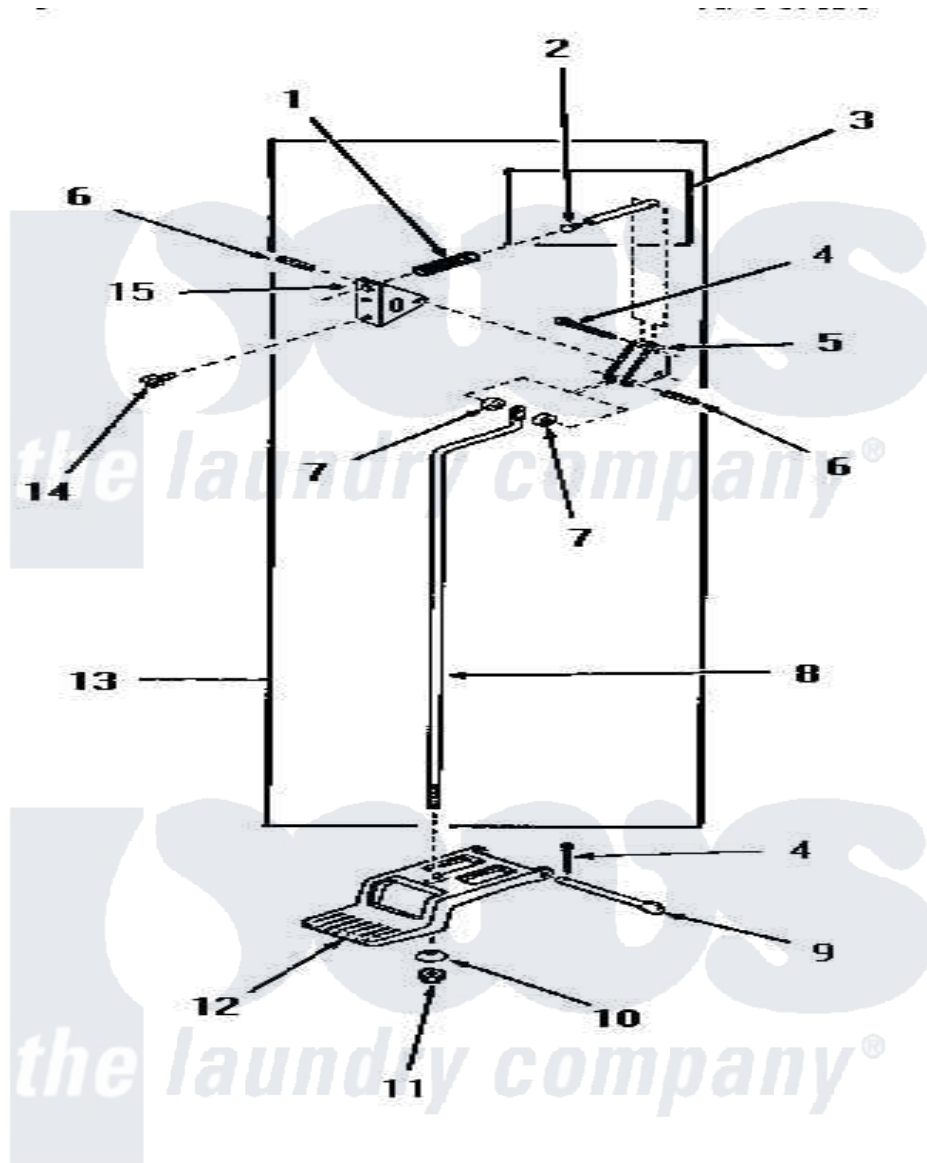

# Amana DG3350 11 - DOOR RELEASE

## DOOR RELEASE

Amana [Residential Amana DG3350 Washer Parts](#) Parts Diagram 11 - DOOR RELEASE

[Click on the part number to view part](#)

Item	Original Part Number	Replaced By	Status	Part Description
1	51065		Not Available	DOOR RELEASE SPRING
2	51786		Not Available	PLUG
3	51841		Not Available	DOOR RELEASE PIN ASSEMBLY
4	<a href="#">02578</a>			Pin, Cotter
5	51041		Not Available	DOOR RELEASE LEVER
6	51161		Not Available	PIN,ROLL 1/8 X 3/4
7	<a href="#">51121</a>			Door Release Spacer
8	51837		Not Available	DOOR RELEASE ROD
9	51045		Not Available	PEDAL HINGE PIN
10	51046		Not Available	NYLON WASHER
11	51271		Not Available	NUT
12	<a href="#">51802</a>			Pedal, Foot
13	51844		Not Available	DOOR RELEASE ASSEMBLY
14	51246		Not Available	SCREW
15	51052		Not Available	DOOR RELEASE BRACKET