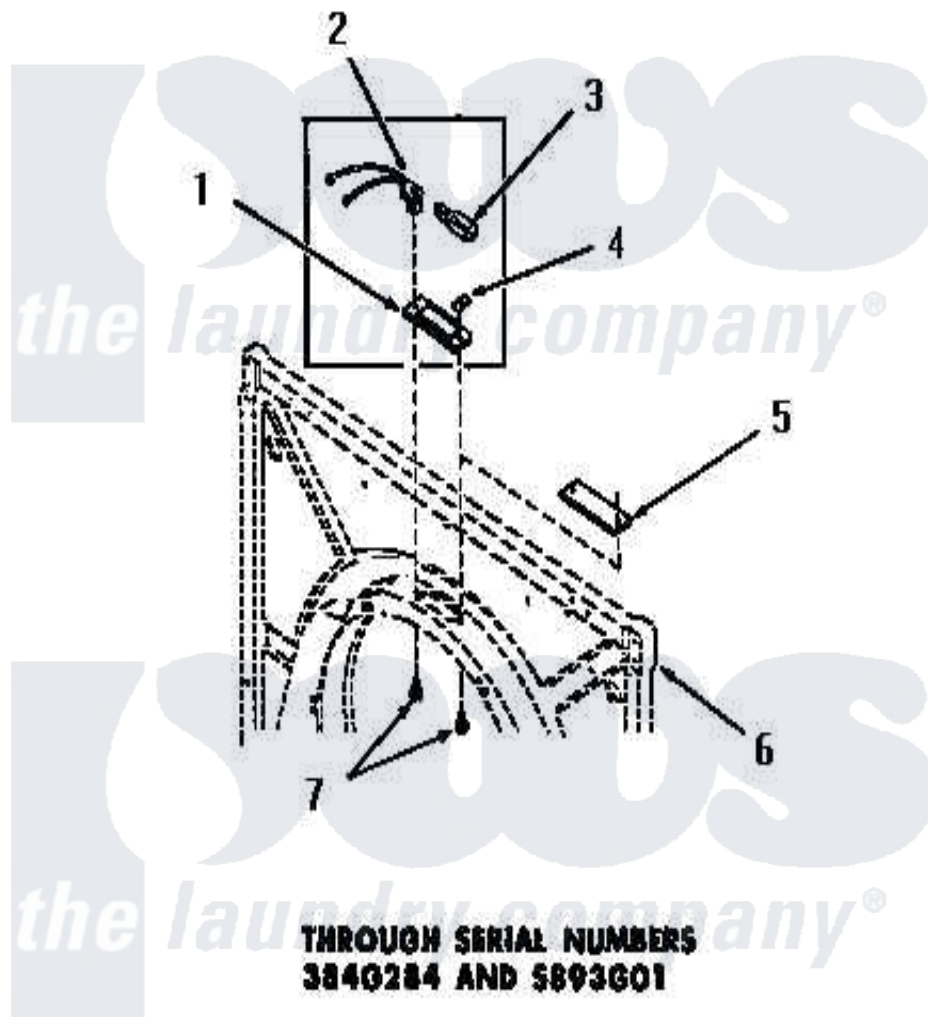

# Amana DG3350 12 - DRUM LIGHT & COVER PLATE

[Amana Residential Amana DG3350 Washer Parts](#) Parts Diagram 12 - DRUM LIGHT & COVER PLATE  
 Click on the part number to view part

Item	Original Part Number	Replaced By	Status	Part Description
1	<a href="#">51070</a>			Lens, Drum Light
2	Y51887		Not Available	BULB RECEPTACLE
3	21608	<a href="#">A3167501</a>		Lamp Oven, Int.
4	Y51788		Not Available	SPEED NUT
5	53911		Not Available	COVER PLATE
6	Y00000000		Not Available	SEE NOTE FRONT FRAME AND AIR SHROUD
7	51784		Not Available	SCREW, 10B-16 X 1/2 HEX