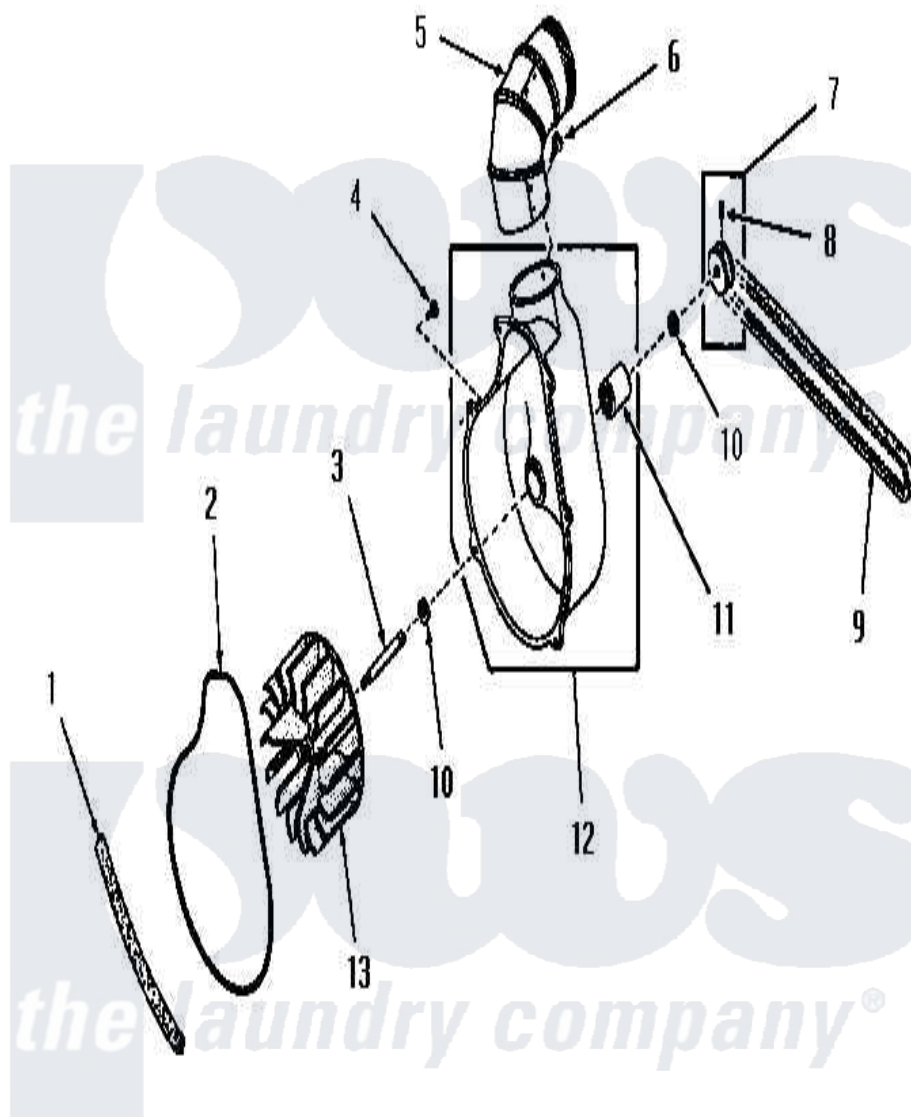

# Amana DG3350 14 - EXHAUST FAN

## EXHAUST FAN

Amana [Residential Amana DG3350 Washer Parts](#) Parts Diagram 14 - EXHAUST FAN

[Click on the part number to view part](#)

Item	Original Part Number	Replaced By	Status	Part Description
1	<a href="#">51790</a>			Seal
2	<a href="#">51791</a>			Gasket, Housing
3	53519		Not Available	EXHAUST FAN SHAFT
4	51784		Not Available	SCREW, 10B-16 X 1/2 HEX
5	Y0052707	<a href="#">31986601B</a>		Switch, Rocker
6	23222	<a href="#">3177991</a>		Screw
7	53521		Not Available	ASSY, PULLEY
8	<a href="#">02771</a>			Screw, 1/4-20 x 3/8 Hex S
9	<a href="#">51994</a>			Belt
10	<a href="#">52549</a>			Washer, 501 ID X3/4 Odx
11	51991		Not Available	BEARING
12	51946		Not Available	HOUSING, BLOWER
13	90585		Not Available	IMPELLER