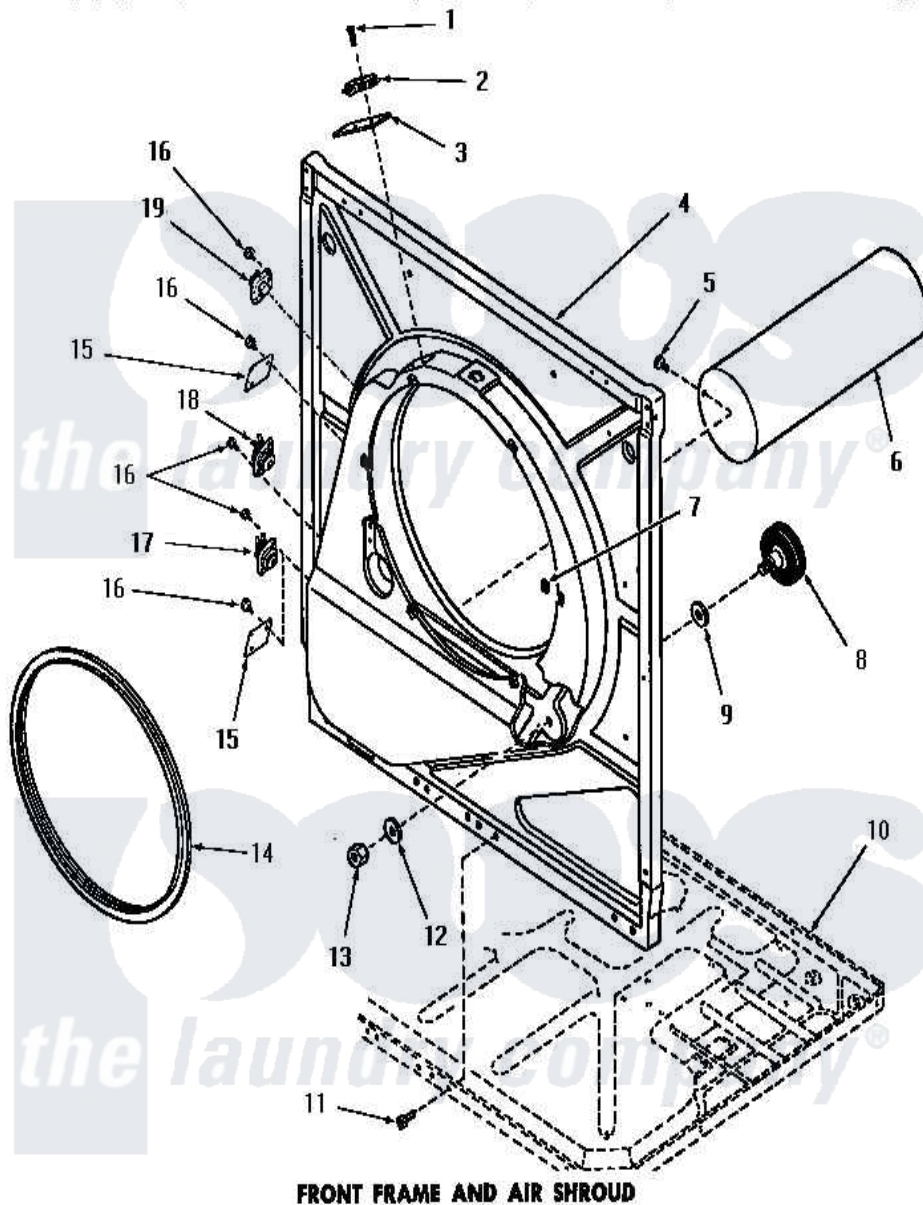

# Amana DG3350 15 - FRONT FRAME & AIR SHROUD

**FRONT FRAME AND AIR SHROUD**

[Amana Residential Amana DG3350 Washer Parts](#) Parts Diagram 15 - FRONT FRAME & AIR SHROUD  
 Click on the part number to view part

Item	Original Part Number	Replaced By	Status	Part Description
1	<a href="#">51783</a>			Screw, 6b-20 X 7/8 HeX
2	Y51143		Not Available	SWITCH
3	<a href="#">52112</a>			Insulation
4	51850		Not Available	FRONT FRAME AND AIR SHROUD
5	52150	<a href="#">489464</a>		Screw
6	51821		Not Available	EXHAUST DUCT
7	52865		Not Available	SPEED NUT
8	53555	<a href="#">56285</a>		Roller Cylinder
9	<a href="#">52123</a>			Washer
10	Y00000000		Not Available	SEE NOTE FRAME BASE
11	51784		Not Available	SCREW, 10B-16 X 1/2 HEX
12	<a href="#">52122</a>			Washer
13	52124		Not Available	NUT
14	51798		Not Available	GASKET
15	52550		Not Available	COVER PLATE
16	23222	<a href="#">3177991</a>		Screw