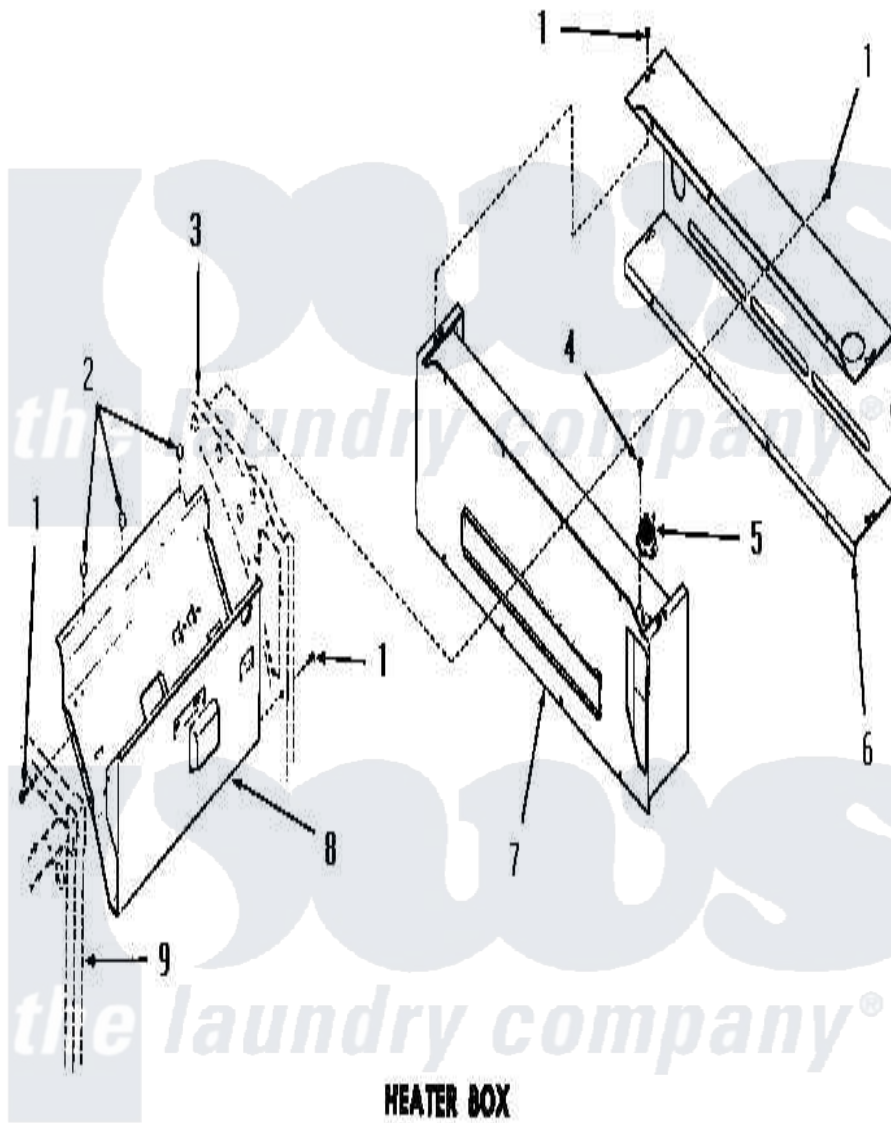

Amana DG3350 16 - HEATER BOX

HEATER BOX (Gas Models)

[Amana Residential Amana DG3350 Washer Parts](#) Parts Diagram 16 - HEATER BOX
Click on the part number to view part

Item	Original Part Number	Replaced By	Status	Part Description
1	51784		Not Available	SCREW,10B-16 X 1/2 HEX
2	52552		Not Available	BUMPER, OVEN DOOR
3	Y00000000		Not Available	SEE NOTE REAR FRAME
4	23222	3177991		Screw
5	51185		Not Available	THERMOSTAT,HEATER BOX
6	Y51862		Not Available	HEATER BOX
7	54717		Not Available	ASSY,HEATER BOX
8	Y52584		Not Available	BURNER SHIELD
9	Y00000000		Not Available	SEE NOTE FRONT FRAME AND AIR SHROUD