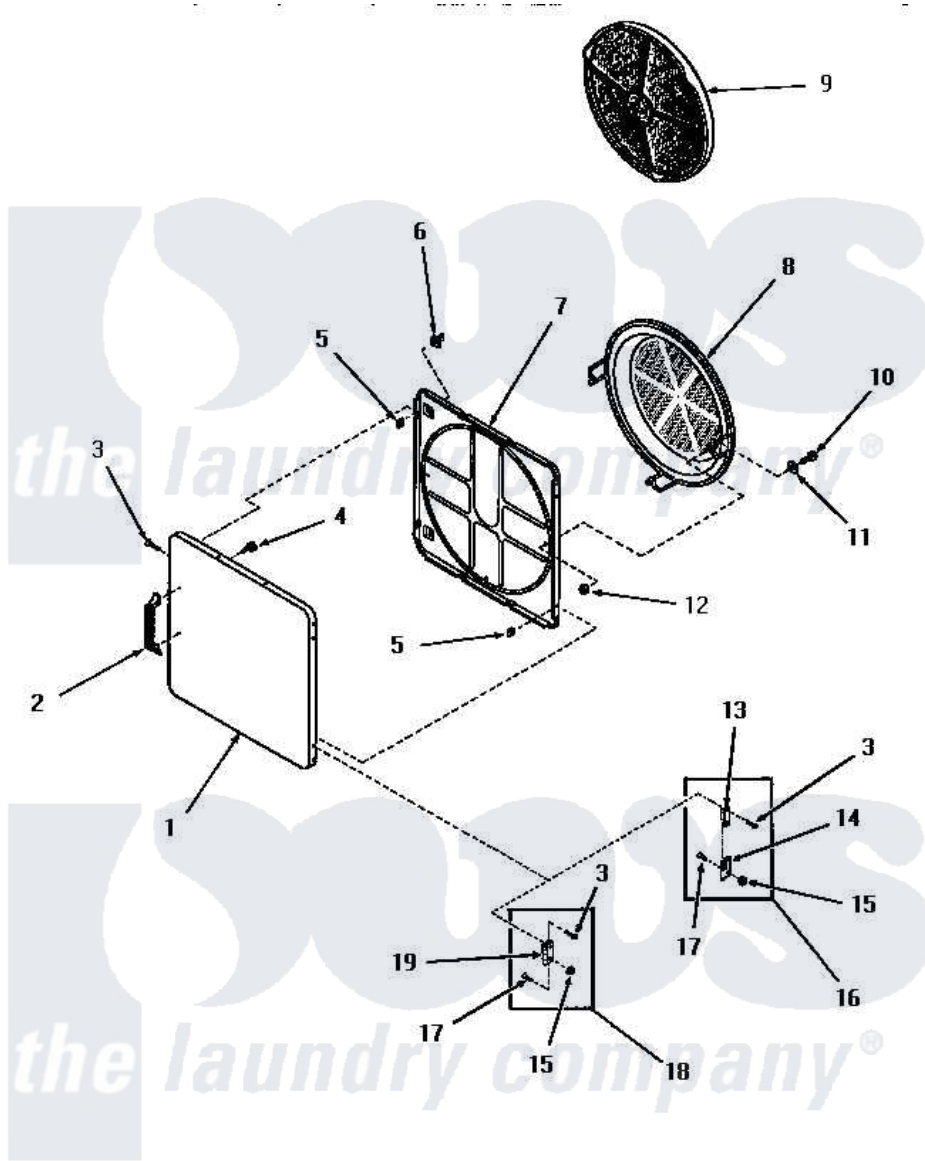

# Amana DG3350 18 - LOADING DOOR

## LOADING DOOR (Starting Serial Nos. 31V9369 and S66Y581)

Amana [Residential Amana DG3350 Washer Parts](#) Parts Diagram 18 - LOADING DOOR

[Click on the part number to view part](#)

Item	Original Part Number	Replaced By	Status	Part Description
1	52489W		Not Available	OUTER DOOR PANEL, WHITE
"	52489H		Not Available	OUTER DOOR PANEL, HARVEST GOLD
"	52489C		Not Available	OUTER DOOR PANEL, COPPERTONE
"	52489A		Not Available	OUTER DOOR PANEL, AVOCADO
2	54068	<a href="#">61925</a>		Pull Door Commercial Black
3	52864	<a href="#">500226</a>		Screw, 8b-16 x 5/8 Tap
4	52150	<a href="#">489464</a>		Screw
5	52865		Not Available	SPEED NUT
6	54661	<a href="#">LA-1003</a>		Door Catch Kit
7	54665	<a href="#">54-665</a>		Bake Element
8	54731	<a href="#">54-731</a>		Bake Element
9	53002		Not Available	NO LONGER AVAILABLE
10	24688		Not Available	CAP SCREW
11	Q6275		Not Available	WASHER

12	52566	<a href="#">27001225</a>	Nut, Jam Mid Lock 1/4-20
13	Y0053944	<a href="#">D7772202</a>	Air Duct. Bottom
14	Y0053945	<a href="#">D7772101</a>	Shield-Light
15	51236	<a href="#">488130</a>	Nut
16	Y00000000	Not Available	SEE NOTE MODELS DG3350, DG3300, DG3250, FG3240 AND DG3240
17	<a href="#">22649</a>		Screw, 8-32 X 13/32 FI
18	Y00000000	Not Available	SEE NOTE ALL OTHER MODELS
19	<a href="#">70014</a>		Hinge