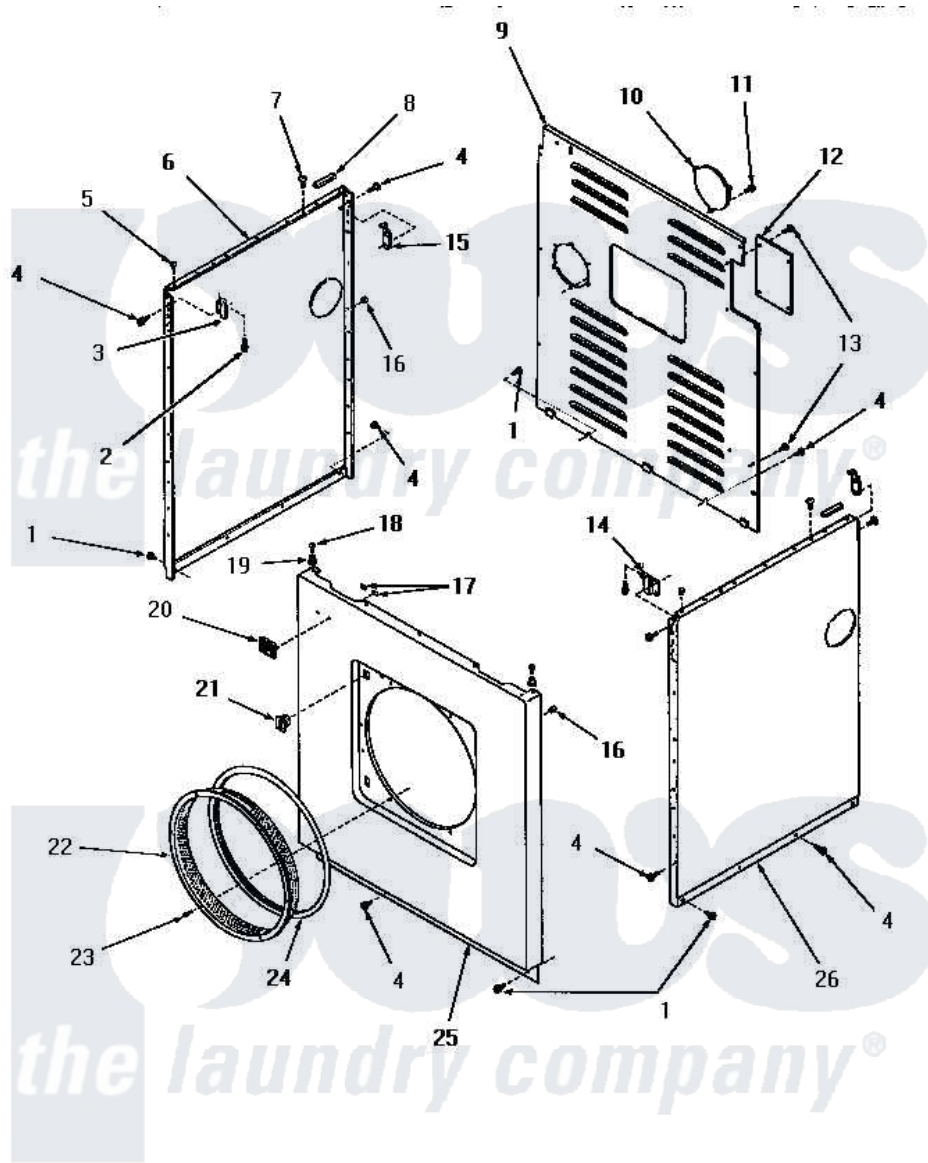

Amana DG3350 20 - PANELS

PANELS

Amana [Residential Amana DG3350 Washer Parts](#) Parts Diagram 20 - PANELS

[Click on the part number to view part](#)

Item	Original Part Number	Replaced By	Status	Part Description
1	25723	27001200		Screw
2	23008			Screw, 10-24 X 3/4 Sems
3	22847		Not Available	BRACKET
4	51784		Not Available	SCREW,10B-16 X 1/2 HEX
5	21176			Bumper
6	52669W		Not Available	SIDE PANEL, LEFT, WHITE
"	52669C		Not Available	SIDE PANEL, LEFT, COPPERTONE
"	52669H		Not Available	SIDE PANEL, LEFT, HARVEST GOLD
"	52669A		Not Available	SIDE PANEL, LEFT, AVOCADO
7	52442		Not Available	SCREW, No.10-16 X 3/8"
8	80312			Bumper Pad
9	52677GR		Not Available	PANEL,REAR xREPLACE
"	52677A		Not Available	REAR PANEL, AVOCADO
"	52677H		Not Available	REAR PANEL, HARVEST GOLD