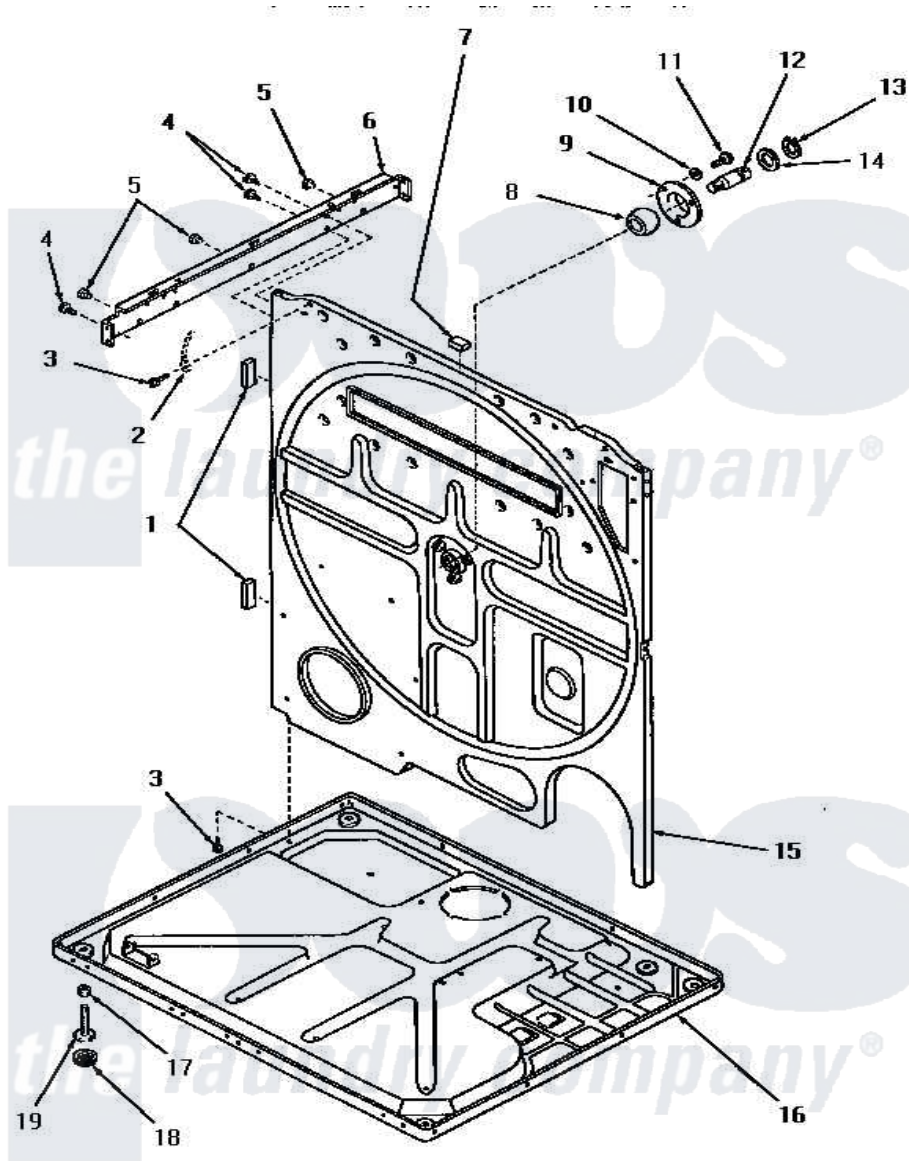

# Amana DG3350 21 - REAR FRAME & FRAME BASE

## REAR FRAME AND FRAME BASE

Amana [Residential Amana DG3350 Washer Parts](#) Parts Diagram 21 - REAR FRAME & FRAME BASE

[Click on the part number to view part](#)

Item	Original Part Number	Replaced By	Status	Part Description
1	20354		Not Available	BUMPER PAD
2	Y00000000		Not Available	SEE NOTE GROUND WIRE, GREEN
3	51784		Not Available	SCREW,10B-16 X 1/2 HEX
4	51780	<a href="#">3390631</a>		Screw, 10-16 X 3/8
5	21685	<a href="#">40038001</a>		Bumper
6	51818		Not Available	SUPPORT CHANNEL, RIGHT OR LEFT
7	Y0054053	<a href="#">Y0301205</a>		ELEMENT- L
8	<a href="#">Y52079</a>			Bearing, Drum Shaft
9	51826		Not Available	COVER,BEARING
10	<a href="#">03189</a>			LoCkwasher, 1/4 Std-C P
11	53589	<a href="#">8204624</a>		Bolt
12	53132		Not Available	SHAFT,DRUM
13	<a href="#">70061</a>			Ring, Retaining
14	<a href="#">Y52564</a>			Washer
15	52574		Not Available	FRAME,REAR

16	Y52572	Not Available	FRAME BASE
17	52794	<a href="#">62739</a>	Nut, Lock
18	70282	<a href="#">Y314137</a>	Foot, Rubber
19	Y52696	<a href="#">Y305086</a>	Adjustable Leg And Nut