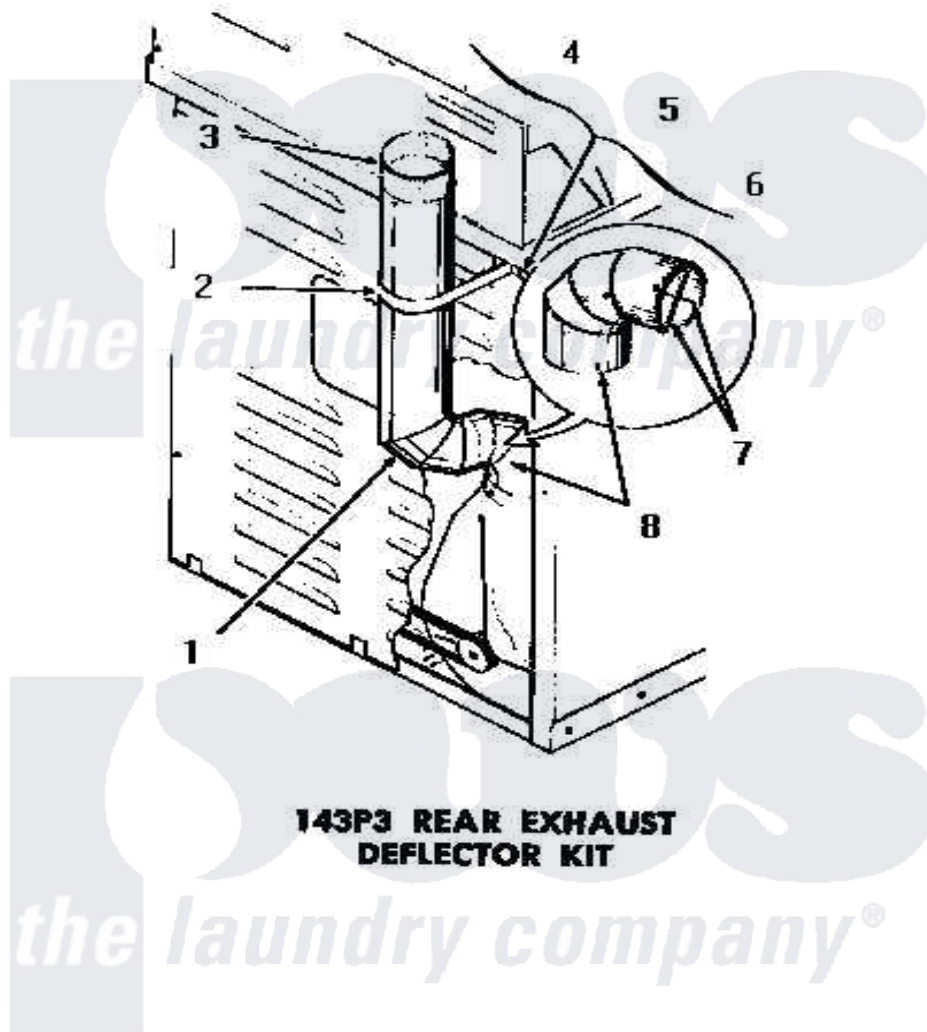

# Amana DG3630 01 - 143P3 REAR EXHAUST DEFLECTOR KIT

Amana [Residential Amana DG3630 Washer Parts](#) Parts Diagram 01 - 143P3 REAR EXHAUST DEFLECTOR KIT  
 Click on the part number to view part

Item	Original Part Number	Replaced By	Status	Part Description
1	51917		Not Available	ELBOW
2	52127		Not Available	SUPPORT BRACKET
3	Y52129		Not Available	EXHAUST PIPE, 4" X 18"
4	<a href="#">20267</a>			Screw, 10-24 X 3/8 Round
5	<a href="#">03815</a>			Lockwasher, No.10 Ext Shk
6	03673		Not Available	NUT
7	Y00000000		Not Available	SEE NOTE CUT AND REMOVE WIRE GUARDS
8	Y00000000		Not Available	SEE NOTE DRYER EXHAUST ELBOW -- (SUPPLIED WITH DRYER)
NI	143P3		Not Available	REAR EXHAUST DEFLECTOR KIT