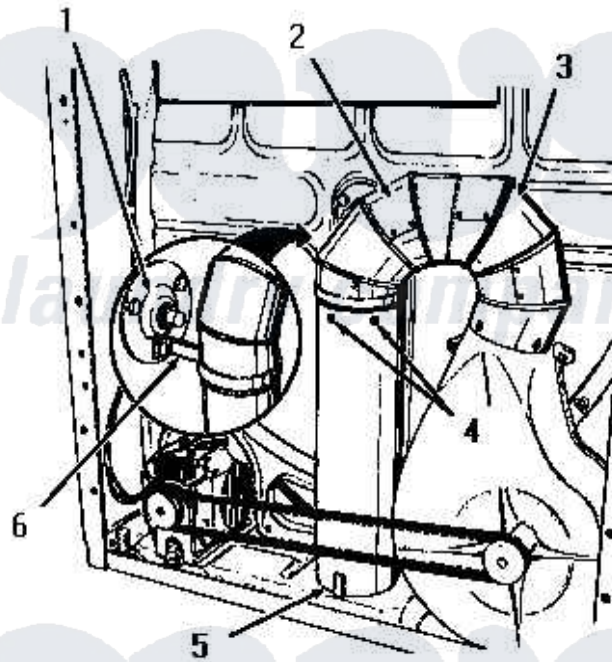

Amana DG3630 03 - 160P3 BOTTOM EXHAUST DEFLECTOR KIT

160P3 BOTTOM EXHAUST DEFLECTOR KIT

Amana [Residential Amana DG3630 Washer Parts](#) Parts Diagram 03 - 160P3 BOTTOM EXHAUST DEFLECTOR KIT
 Click on the part number to view part

Item	Original Part Number	Replaced By	Status	Part Description
1	Y00000000		Not Available	SEE NOTE BEARING RETAINER
2	52699		Not Available	SHORT 90 DEGREES ELBOW
3	Y00000000		Not Available	SEE NOTE DRYER EXHAUST ELBOW -- (SUPPLIED WITH DRYER)
4	23222	3177991		Screw
5	52698		Not Available	EXHAUST TUBE
6	0052775	0057344		Suptop Burner
NI	160P3		Not Available	BOTTOM EXHAUST DEFLECTOR KIT