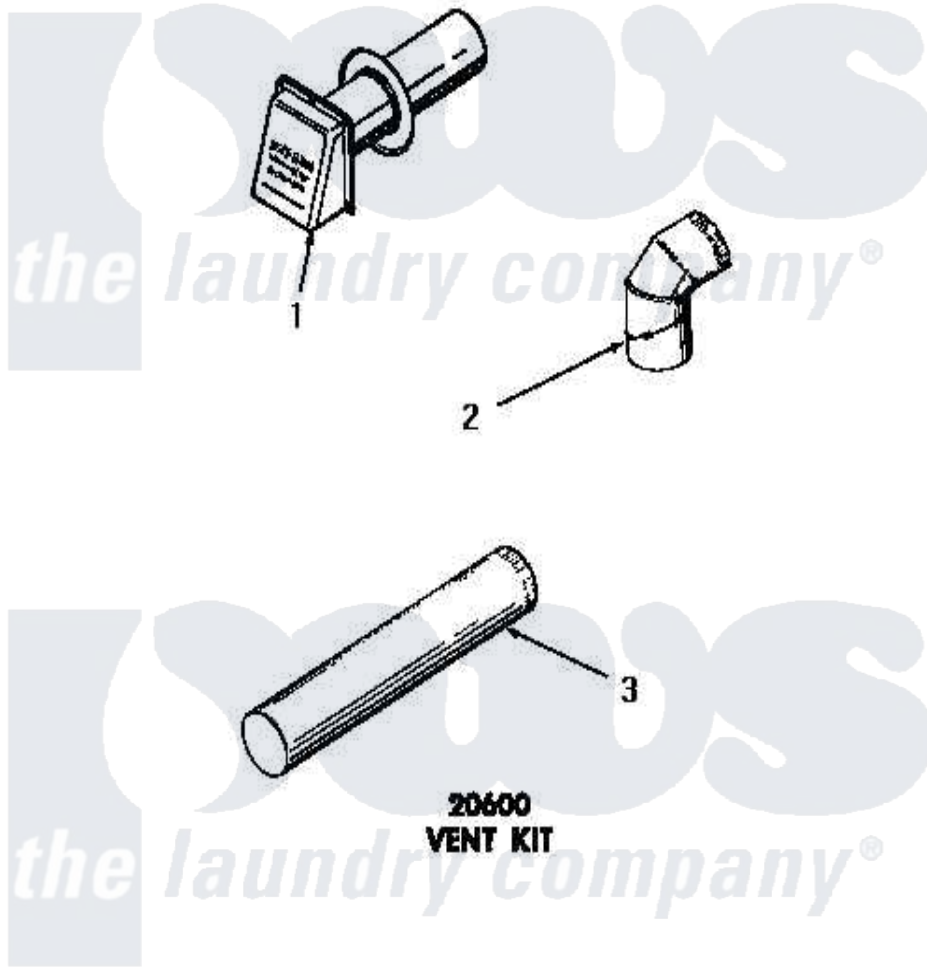

Amana DG3630 04 - 20600 VENT KIT

Amana [Residential Amana DG3630 Washer Parts](#) Parts Diagram 04 - 20600 VENT KIT
[Click on the part number to view part](#)

Item	Original Part Number	Replaced By	Status	Part Description
1	20601		Not Available	WEATHER HOOD
2	51917		Not Available	ELBOW
3	20602	20-602		Root Destroyer
NI	20600		Not Available	VENT KIT