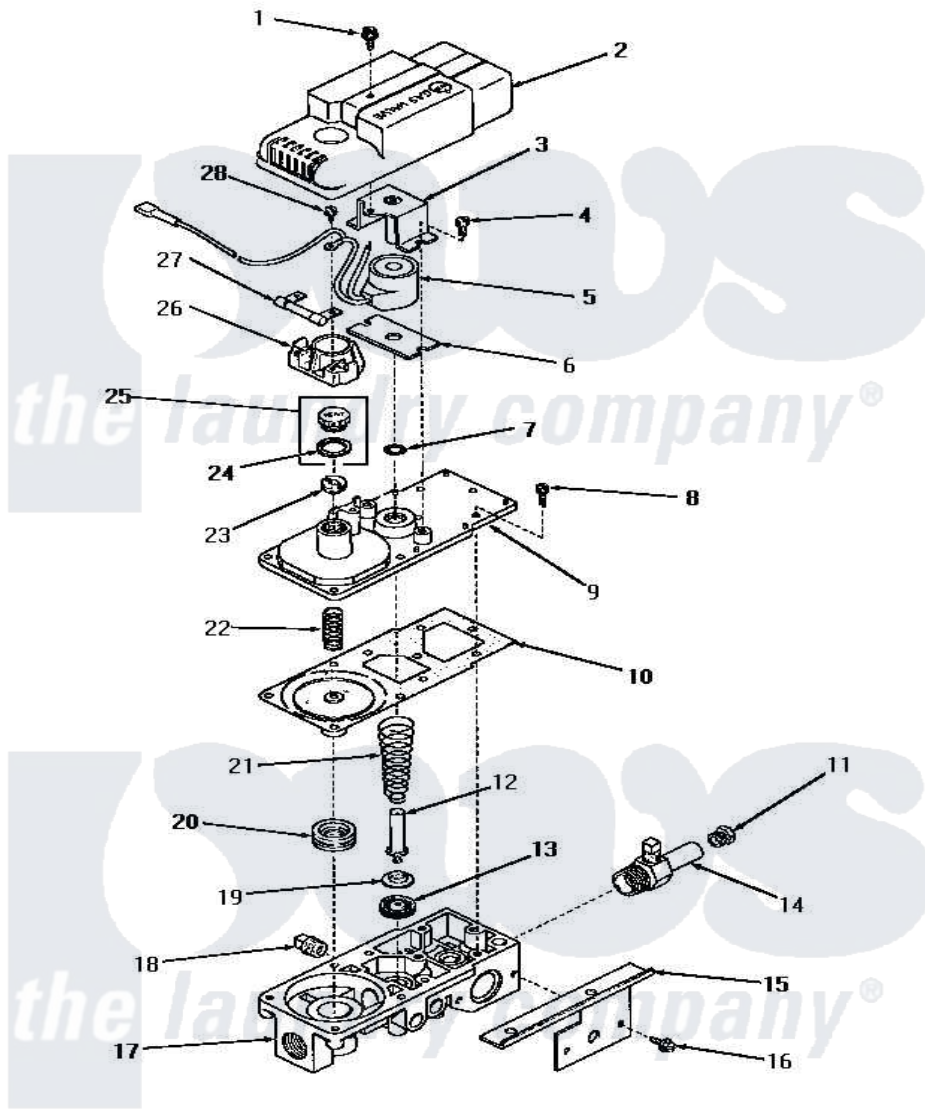

Amana DG3630 05 - 53428 GAS VALVE (NATURAL/MIXED GAS)

53428 GAS VALVE (NAT./MIXED GAS)

Amana [Residential Amana DG3630 Washer Parts](#) Parts Diagram 05 - 53428 GAS VALVE (NATURAL/MIXED GAS)
 Click on the part number to view part

| Item | Original Part Number | Replaced By | Status | Part Description |
|------|------------------------|-------------|---------------|---------------------------|
| 1 | 51782 | | Not Available | SCREW, 6B-20X5/16 |
| 2 | 53428N | | Not Available | VALVE HOUSING |
| 3 | 53377B | | Not Available | PLUNGER GUIDE AND BRACKET |
| 4 | 53428J | | Not Available | HEX HEAD SCREW |
| 5 | 53428A | | | Coil, Burner |
| 6 | 53377C | | Not Available | PLATE |
| 7 | 53377D | | Not Available | O-RING |
| 8 | 53379E | | Not Available | HEX HEAD SCREW |
| 9 | 53428E | | Not Available | VALVE COVER |
| 10 | 53428F | | Not Available | DIAPHRAGM AND GASKET |
| 11 | 51209 | | Not Available | ORIFICE,NG |
| 12 | 53428D | | Not Available | PLUNGER SHAFT |
| 13 | 53428H | | Not Available | PLUNGER SEAT |
| 14 | 53377W | | Not Available | BURNER ORIFICE ADAPTER |
| 15 | 53377Q | | Not Available | MOUNTING BRACKET |
| 16 | 53379D | | Not Available | HEX HEAD SCREW |

| | | | |
|----|------------------------|---------------|------------------|
| 17 | 53428L | Not Available | VALVE BODY |
| 18 | 20247 | | Plug, Pipe |
| 19 | 53377L | Not Available | STIFFENER |
| 20 | 52966R | Not Available | REGULATOR SEAT |
| 21 | 53428G | Not Available | VALVE SPRING |
| 22 | 53377X | Not Available | REGULATOR SPRING |
| 23 | 52966M | Not Available | REGULATOR SCREW |
| 24 | 52966L | Not Available | GASKET |
| 25 | 53952 | | Screw, Vent |
| 26 | 53428M | Not Available | MOUNT,RESISTOR |
| 27 | 52966B | | Resistor |
| 28 | 53428K | Not Available | HEX HEAD SCREW |