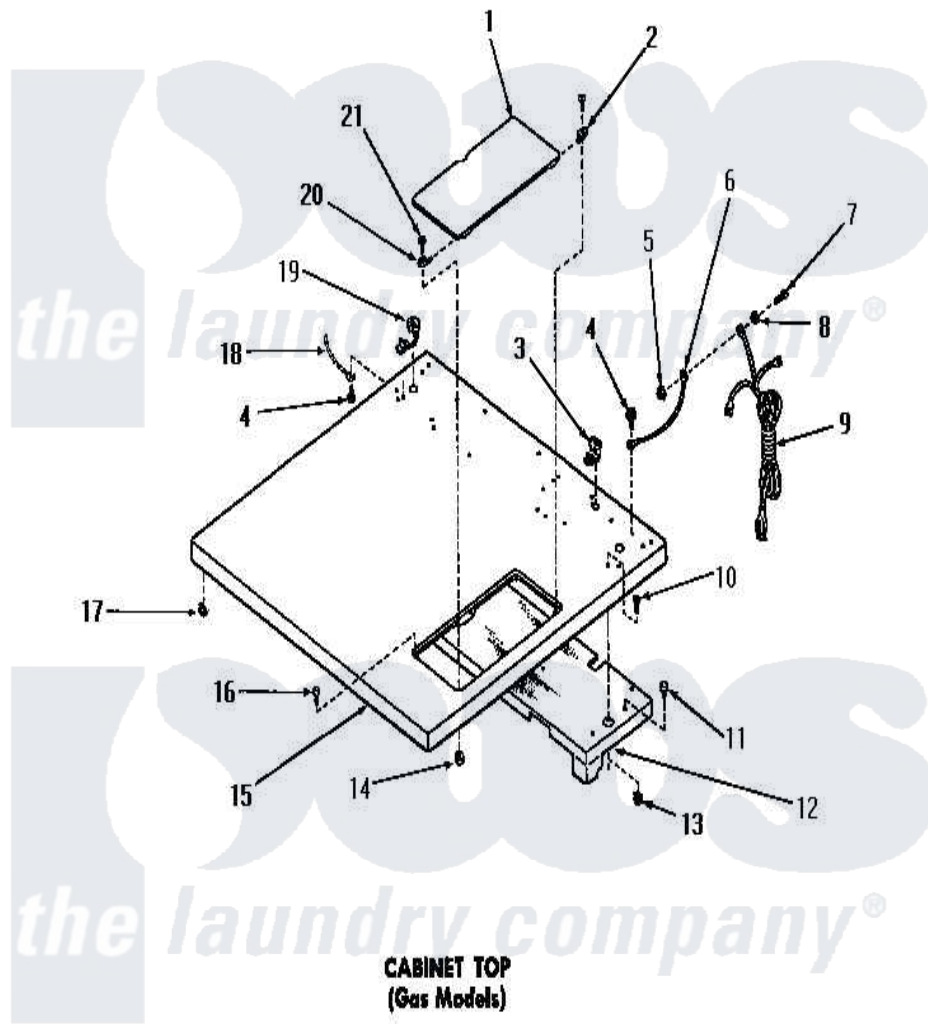

Amana DG3630 07 - CABINET TOP

Amana Residential Amana DG3630 Washer Parts Parts Diagram 07 - CABINET TOP
 Click on the part number to view part

Item	Original Part Number	Replaced By	Status	Part Description
"	NOTE:		Not Available	THIS ASSEMBLY WILL BE SUPPLIED WHENEVER 52963GR LINT SCREEN HOUSING OR 53058GR INNER DOOR PANEL IS ORDERED.
1	52518W		Not Available	ACCESS DOOR, WHITE
"	52518A		Not Available	ACCESS DOOR, AVOCADO
"	52518C		Not Available	ACCESS DOOR, COPPERTONE
"	52518H		Not Available	xREPLACE
2	51351			Hinge, Rear
3	21903	211881		Grommet, Cord Part Not Used-Gas Models Only
4	51924			Screw, 10-24 X 1/2 HeX
5	23951	M0282009		Nut
6	54300		Not Available	GROUND WIRE, GREEN
7	20267			Screw, 10-24 X 3/8 Round
8	03815			Lockwasher, No.10 Ext Shk

9	51508		Not Available	POWER CORD
10	03203			Screw, 8-32 X 3/8 Round Head
11	51355	51-355		5500w/240v, 13-23/32, Low Watt
12	52614		Not Available	TOP BAFFLE ASSEMBLY
13	51236	488130		Nut
14	22678			Nut, Nylon
15	52503H		Not Available	CABINET TOP, HARVEST GOLD
"	52503C		Not Available	CABINET TOP, COPPERTONE
"	52503W		Not Available	CABINET TOP, WHITE
"	52503A		Not Available	CABINET TOP, AVOCADO
16	53445			Bumper
17	23007		Not Available	CAGED NUT
18	Y00000000		Not Available	SEE NOTE GROUND WIRE, GREEN
19	52113			Relief, Strain
20	51350			Hinge, Front
21	03630		Not Available	SCREW,6-32 X 3/8 ROUND