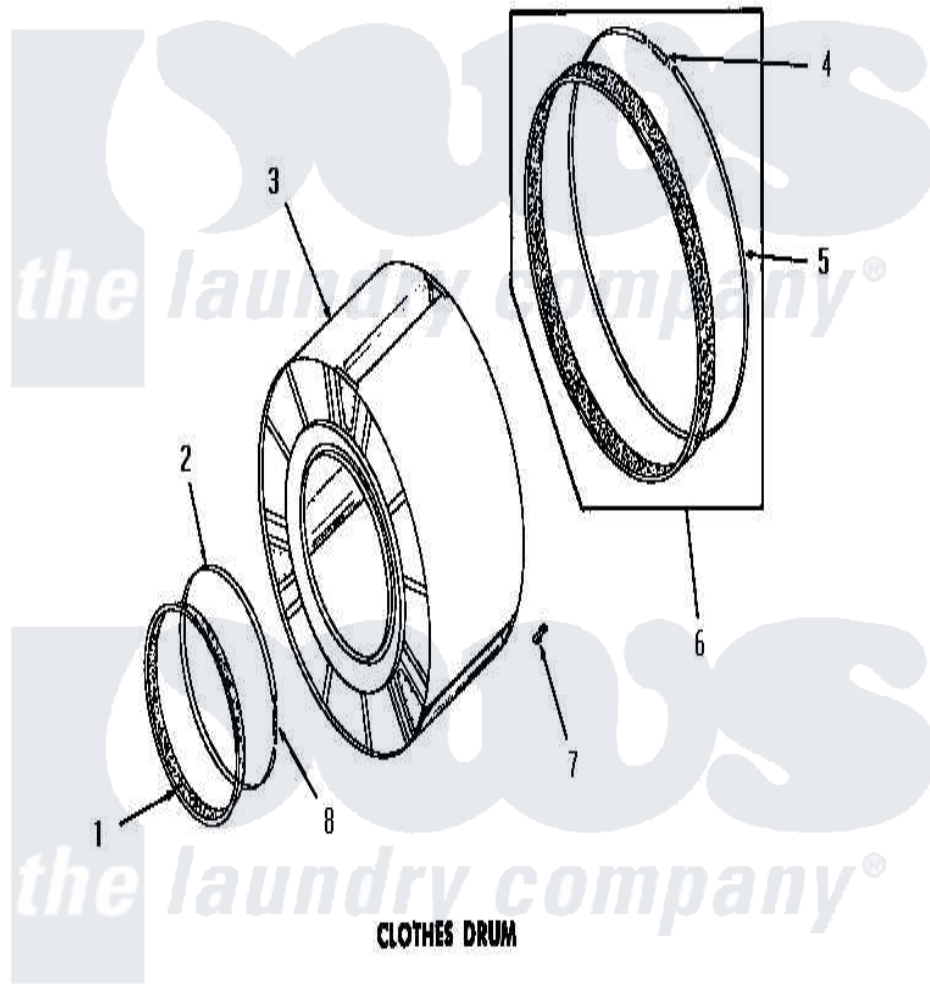

Amana DG3630 08 - CLOTHES DRUM

Amana [Residential Amana DG3630 Washer Parts](#) Parts Diagram 08 - CLOTHES DRUM
 Click on the part number to view part

Item	Original Part Number	Replaced By	Status	Part Description
1	51881			Seal, Front
2	50169			Strap, Retainer
3	53135			Assembly, Drum
4	52310			Spring
5	50781			Strap, Seal
6	51883A			Assembly, Seal
7	51201		Not Available	CLIP
8	50168			Spring