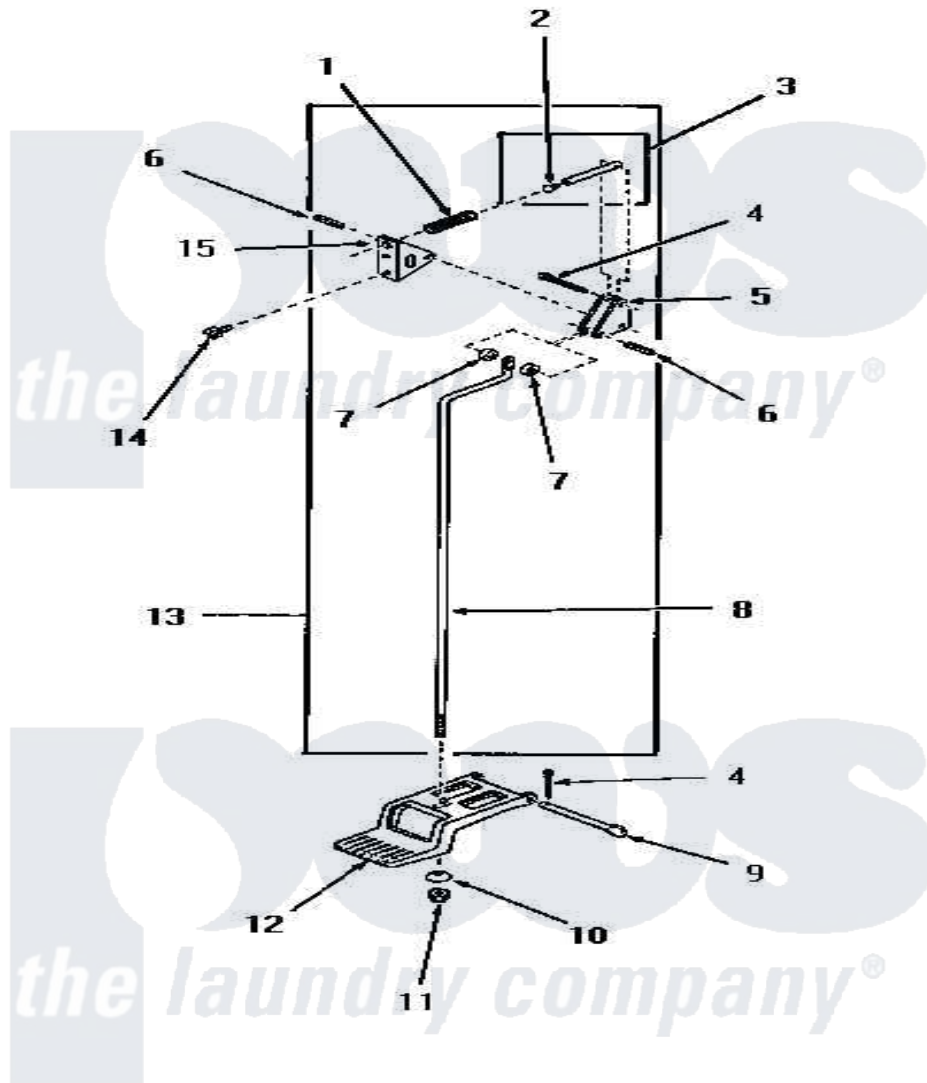

# Amana DG3630 10 - DOOR RELEASE

## DOOR RELEASE

Amana [Residential Amana DG3630 Washer Parts](#) Parts Diagram 10 - DOOR RELEASE  
 Click on the part number to view part

Item	Original Part Number	Replaced By	Status	Part Description
1	51065		Not Available	DOOR RELEASE SPRING
2	51786		Not Available	PLUG
3	51841		Not Available	DOOR RELEASE PIN ASSEMBLY
4	<a href="#">02578</a>			Pin, Cotter
5	51041		Not Available	DOOR RELEASE LEVER
6	51161		Not Available	PIN,ROLL 1/8 X 3/4
7	<a href="#">51121</a>			Door Release Spacer
8	51837		Not Available	DOOR RELEASE ROD
9	51045		Not Available	PEDAL HINGE PIN
10	51046		Not Available	NYLON WASHER
11	51271		Not Available	NUT
12	<a href="#">51802</a>			Pedal, Foot
13	51844		Not Available	DOOR RELEASE ASSEMBLY
14	51246		Not Available	SCREW
15	51052		Not Available	DOOR RELEASE BRACKET