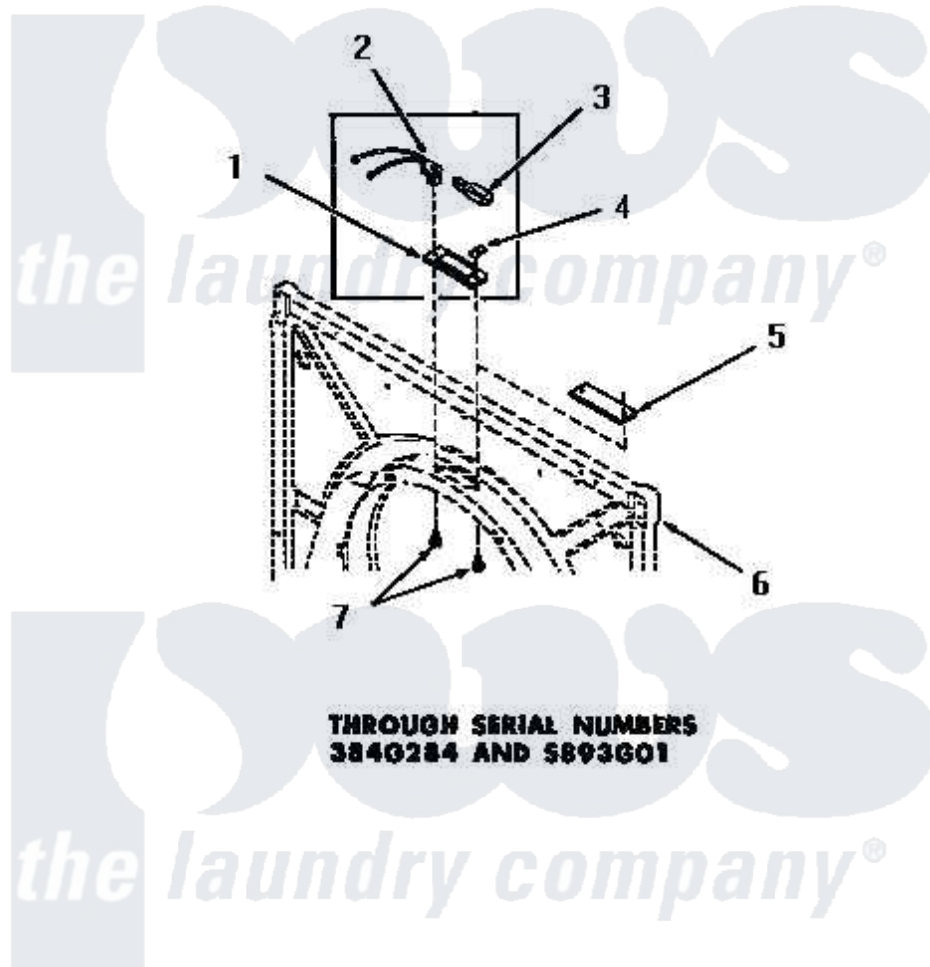

# Amana DG3630 11 - DRUM LIGHT & COVER PLATE

[Amana Residential Amana DG3630 Washer Parts](#) Parts Diagram 11 - DRUM LIGHT & COVER PLATE  
[Click on the part number to view part](#)

Item	Original Part Number	Replaced By	Status	Part Description
5	53911		Not Available	COVER PLATE
6	Y00000000		Not Available	SEE NOTE FRONT FRAME AND AIR SHROUD
7	51784		Not Available	SCREW, 10B-16 X 1/2 HEX