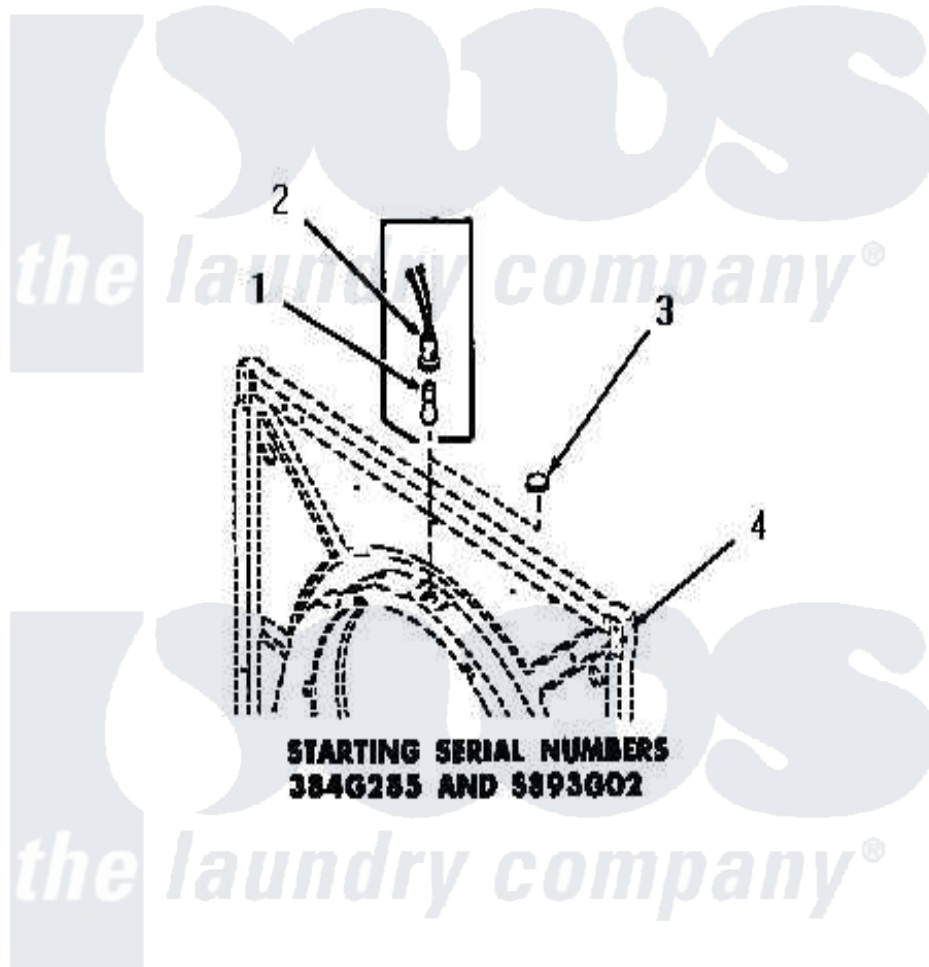

# Amana DG3630 12 - DRUM LIGHT & COVER PLATE

[Amana Residential Amana DG3630 Washer Parts](#) Parts Diagram 12 - DRUM LIGHT & COVER PLATE  
Click on the part number to view part

Item	Original Part Number	Replaced By	Status	Part Description
3	54610		Not Available	PLUG BUTTON
4	Y00000000		Not Available	SEE NOTE FRONT FRAME AND AIR SHROUD