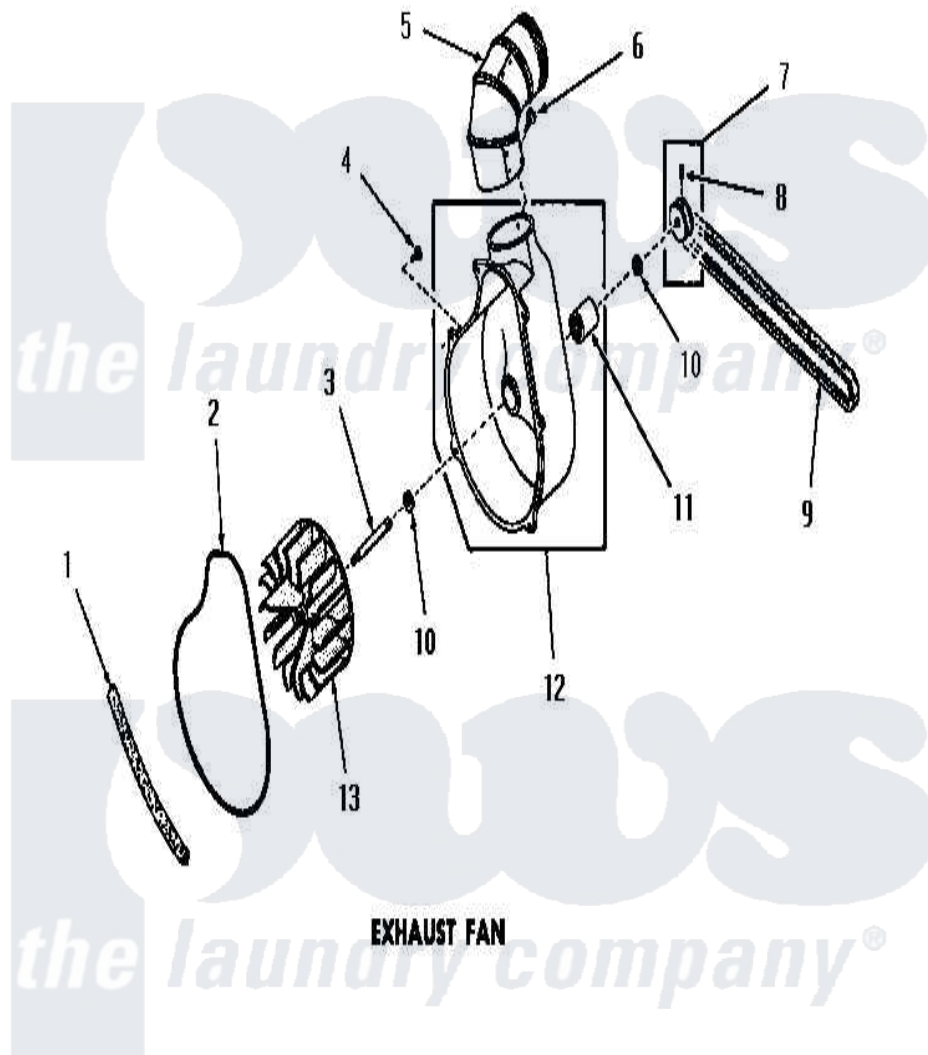

Amana DG3630 13 - EXHAUST FAN

EXHAUST FAN

[Amana Residential Amana DG3630 Washer Parts](#) Parts Diagram 13 - EXHAUST FAN
 Click on the part number to view part

Item	Original Part Number	Replaced By	Status	Part Description
1	51790			Seal
2	51791			Gasket, Housing
3	53519		Not Available	EXHAUST FAN SHAFT
4	51784		Not Available	SCREW, 10B-16 X 1/2 HEX
5	Y0052707	31986601B		Switch, Rocker
6	23222	3177991		Screw
7	53521		Not Available	ASSY, PULLEY
8	02771			Screw, 1/4-20 x 3/8 Hex S
9	51994			Belt
10	52549			Washer, 501 ID X3/4 Odx
11	51991		Not Available	BEARING
12	51946		Not Available	HOUSING, BLOWER
13	90585		Not Available	IMPELLER