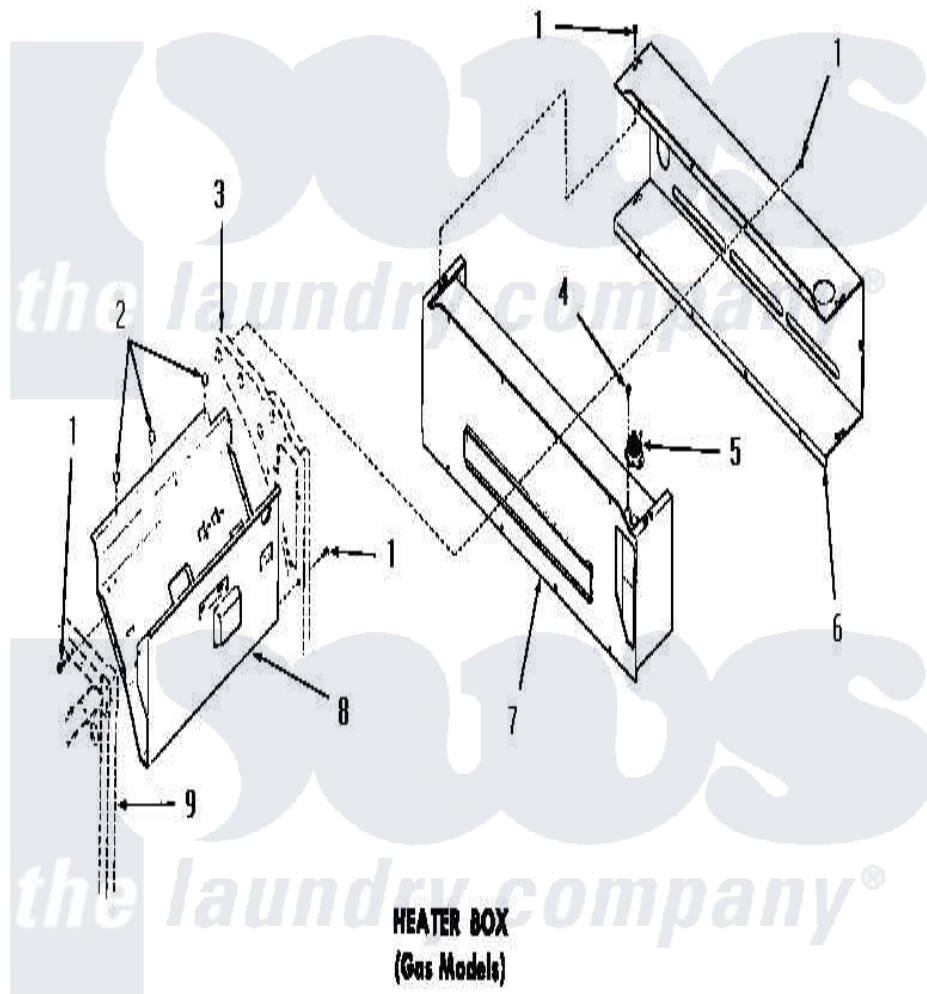

Amana DG3630 15 - HEATER BOX

Amana [Residential Amana DG3630 Washer Parts](#) Parts Diagram 15 - HEATER BOX
 Click on the part number to view part

Item	Original Part Number	Replaced By	Status	Part Description
1	51784		Not Available	SCREW,10B-16 X 1/2 HEX
2	52552		Not Available	BUMPER, OVEN DOOR
3	Y00000000		Not Available	SEE NOTE REAR FRAME
4	23222	3177991		Screw
5	51185		Not Available	THERMOSTAT,HEATER BOX
6	Y51862		Not Available	HEATER BOX
7	54717		Not Available	ASSY,HEATER BOX
8	Y52584		Not Available	BURNER SHIELD
9	Y00000000		Not Available	SEE NOTE FRONT FRAME AND AIR SHROUD