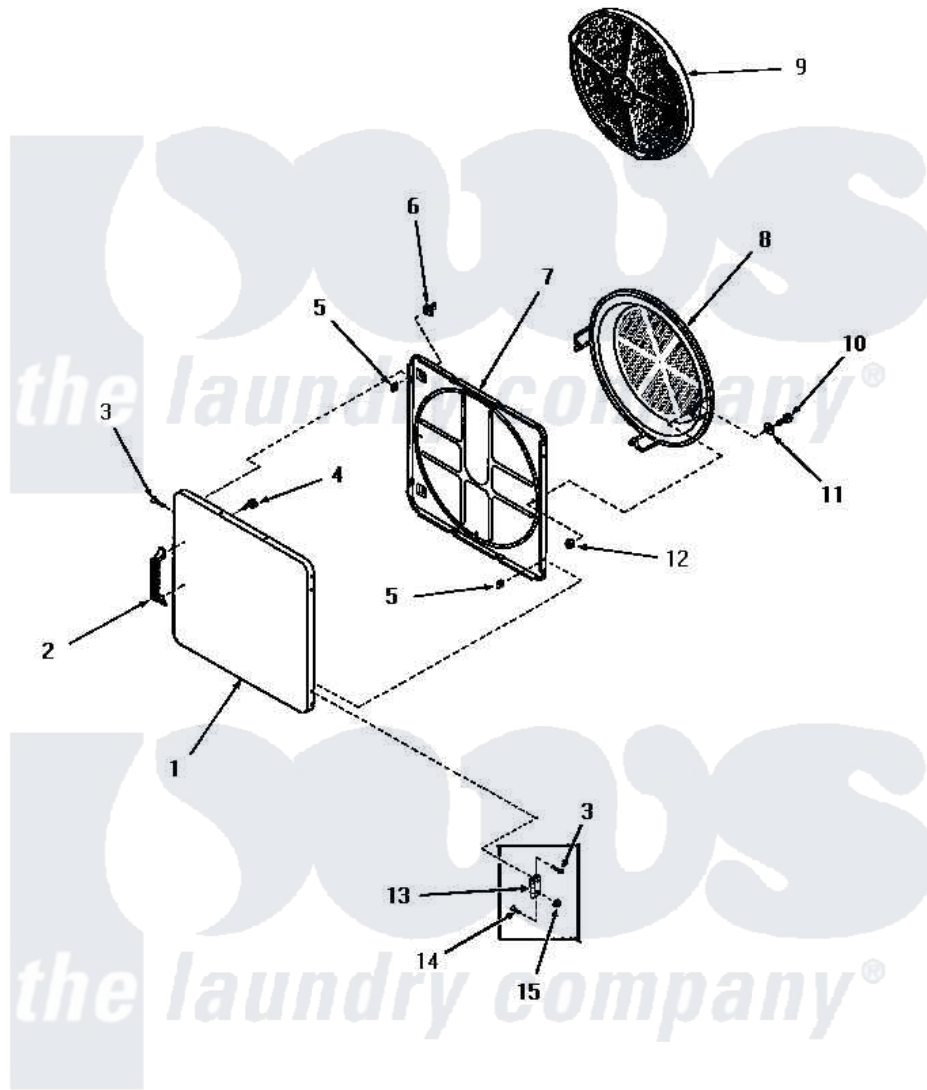

Amana DG3630 16 - LOADING DOOR

LOADING DOOR
(Starting Serial Nos. 31V9369 and S66Y581)

Amana [Residential Amana DG3630 Washer Parts](#) Parts Diagram 16 - LOADING DOOR
 Click on the part number to view part

Item	Original Part Number	Replaced By	Status	Part Description
1	52489W		Not Available	OUTER DOOR PANEL, WHITE
"	52489H		Not Available	OUTER DOOR PANEL, HARVEST GOLD
"	52489C		Not Available	OUTER DOOR PANEL, COPPERTONE
"	52489A		Not Available	OUTER DOOR PANEL, AVOCADO
2	54068	61925		Pull Door Commercial Black
3	52864	500226		Screw, 8b-16 x 5/8 Tap
4	52150	489464		Screw
5	52865		Not Available	SPEED NUT
6	54661	LA-1003		Door Catch Kit
7	54665	54-665		Bake Element
8	54731	54-731		Bake Element
9	53002		Not Available	NO LONGER AVAILABLE
10	24688		Not Available	CAP SCREW
11	Q6275		Not Available	WASHER

12	52566	27001225	Nut, Jam Mid Lock 1/4-20
13	70014		Hinge
14	22649		Screw, 8-32 X 13/32 FI
15	51236	488130	Nut