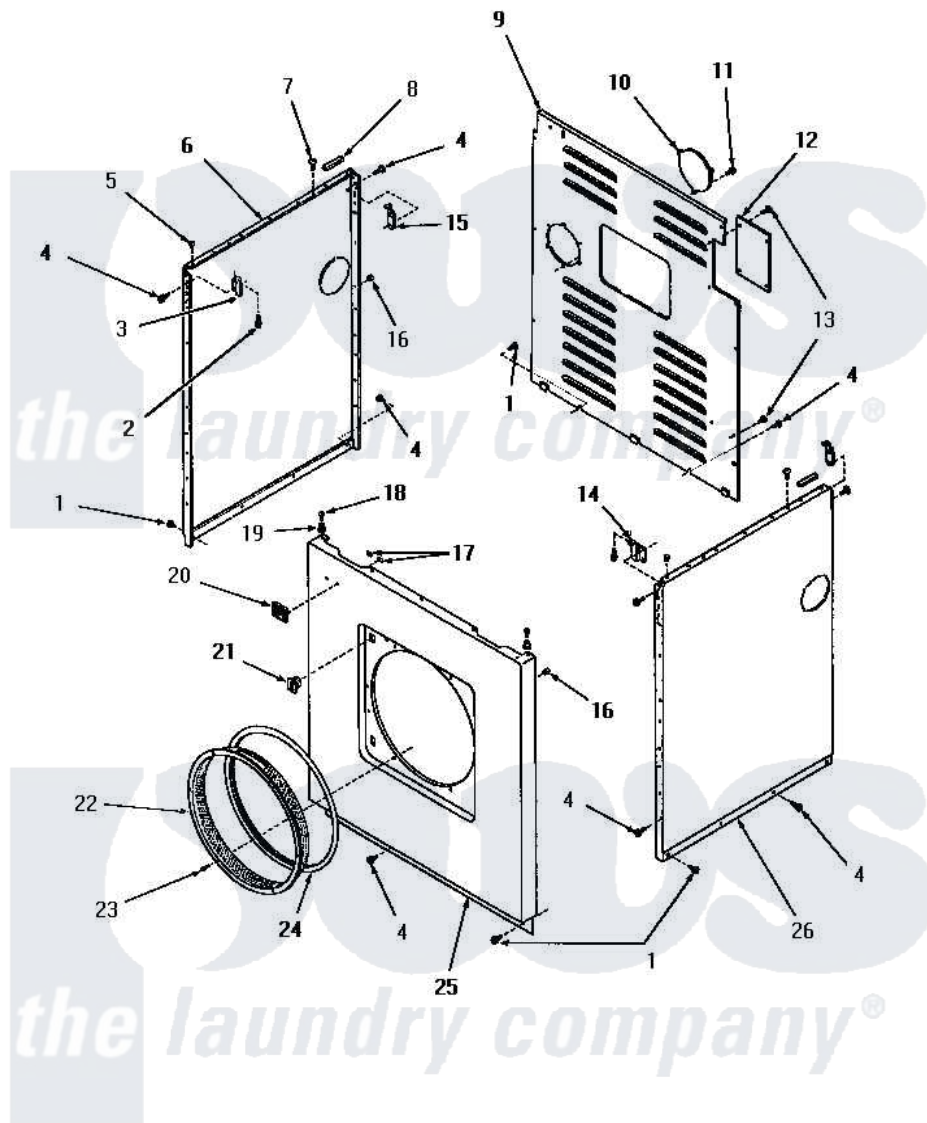

Amana DG3630 19 - PANELS

PANELS

Amana [Residential Amana DG3630 Washer Parts](#) Parts Diagram 19 - PANELS
 Click on the part number to view part

Item	Original Part Number	Replaced By	Status	Part Description
1	25723	27001200		Screw
2	23008			Screw, 10-24 X 3/4 Sems
3	22847		Not Available	BRACKET
4	51784		Not Available	SCREW,10B-16 X 1/2 HEX
5	21176			Bumper
6	52669C		Not Available	SIDE PANEL, LEFT, COPPERTONE
"	52669H		Not Available	SIDE PANEL, LEFT, HARVEST GOLD
"	52669W		Not Available	SIDE PANEL, LEFT, WHITE
"	52669A		Not Available	SIDE PANEL, LEFT, AVOCADO
7	52442		Not Available	SCREW, No.10-16 X 3/8"
8	80312			Bumper Pad
9	52677GR		Not Available	PANEL,REAR xREPLACE
10	51855GR			Plate, Cover
11	51782		Not Available	SCREW, 6B-20X5/16

12	52108GR		Not Available	TERMINAL BLOCK ACCESS PLATE, G
13	51780	3390631		Screw, 10-16 X 3/8
14	22846		Not Available	BRACKET
15	52487			Lug, Hold-Down
16	20387			Bumper
17	22161		Not Available	CLIP
18	Q6535		Not Available	SCREW, 10B-16 X 3/4 ROU
19	23020		Not Available	MOUNT, PANEL
20	22086		Not Available	MONOGRAM
21	51993	R9900465		Catch- Str
"	54660	LA-1003		Door Catch Kit
22	52052GR		Not Available	DUCT RING, GRAY
23	51778			Screw, 8b-18 X 1/2 RD H
24	51799			Seal, Outer
25	53592C		Not Available	FRONT PANEL, COPPERTONE
"	54664W		Not Available	FRONT PANEL, W
"	53592H		Not Available	FRONT PANEL, HARVEST GOLD
"	53592A		Not Available	FRONT PANEL, AVOCADO
"	54664C		Not Available	FRONT PANEL, COPPERTONE
"	54664A		Not Available	FRONT PANEL, AVOCADO
"	53592W		Not Available	FRONT PANEL, WHITE
"	54664H		Not Available	FRONT PANEL, HARVEST GOLD
26	52673C		Not Available	SIDE PANEL, RIGHT, COPPERTONE
"	52673A		Not Available	SIDE PANEL, RIGHT, AVOCADO
"	52673W		Not Available	SIDE PANEL, RIGHT, WHITE
"	52673H		Not Available	SIDE PANEL, RIGHT, HARVEST GOL