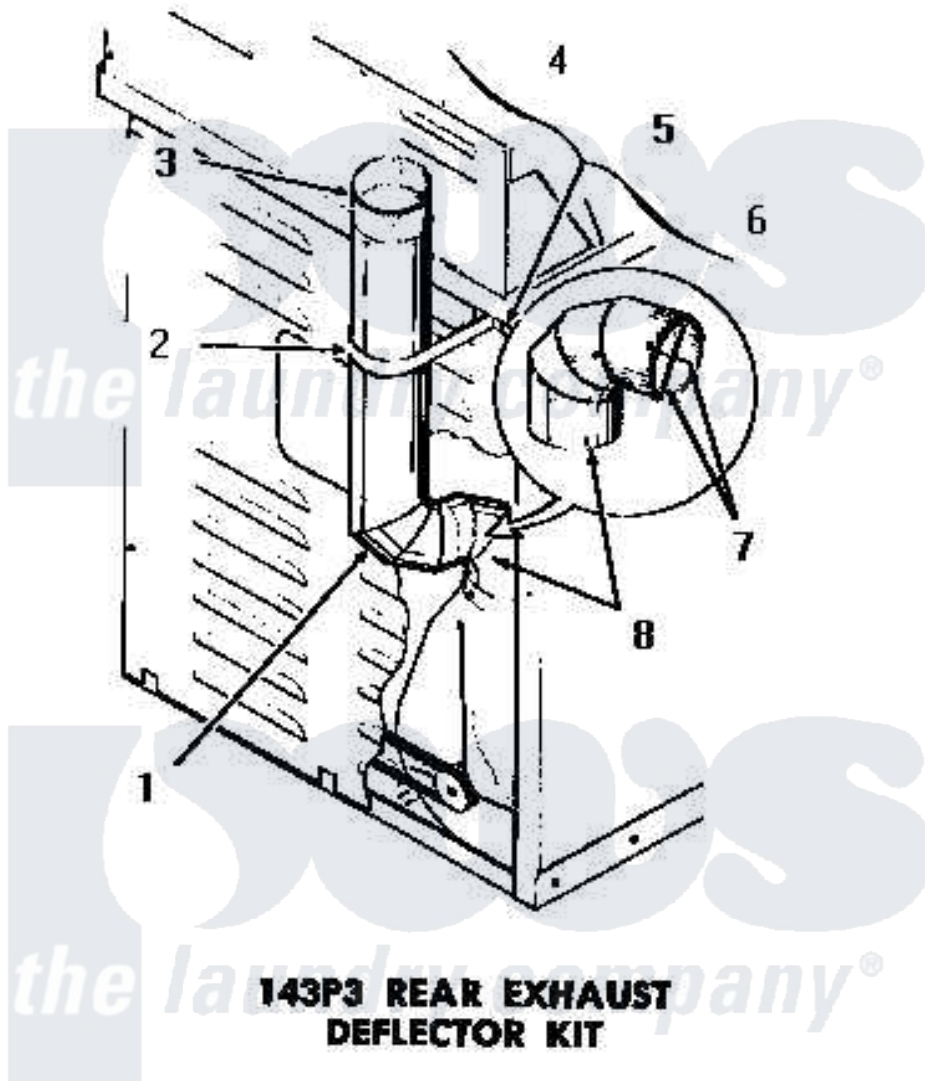

Amana DG3680 02 - 143P3 REAR EXHAUST DEFLECTOR KIT

Amana [Residential Amana DG3680 Washer Parts](#) Parts Diagram 02 - 143P3 REAR EXHAUST DEFLECTOR KIT
 Click on the part number to view part

Item	Original Part Number	Replaced By	Status	Part Description
1	51917		Not Available	ELBOW
2	52127		Not Available	SUPPORT BRACKET
3	Y52129		Not Available	EXHAUST PIPE, 4" X 18"
4	20267			Screw, 10-24 X 3/8 Round
5	03815			Lockwasher, No.10 Ext Shk
6	03673		Not Available	NUT
7	Y00000000		Not Available	SEE NOTE CUT AND REMOVE WIRE GUARDS
8	Y00000000		Not Available	SEE NOTE DRYER EXHAUST ELBOW -- (SUPPLIED WITH DRYER)
NI	143P3		Not Available	REAR EXHAUST DEFLECTOR KIT