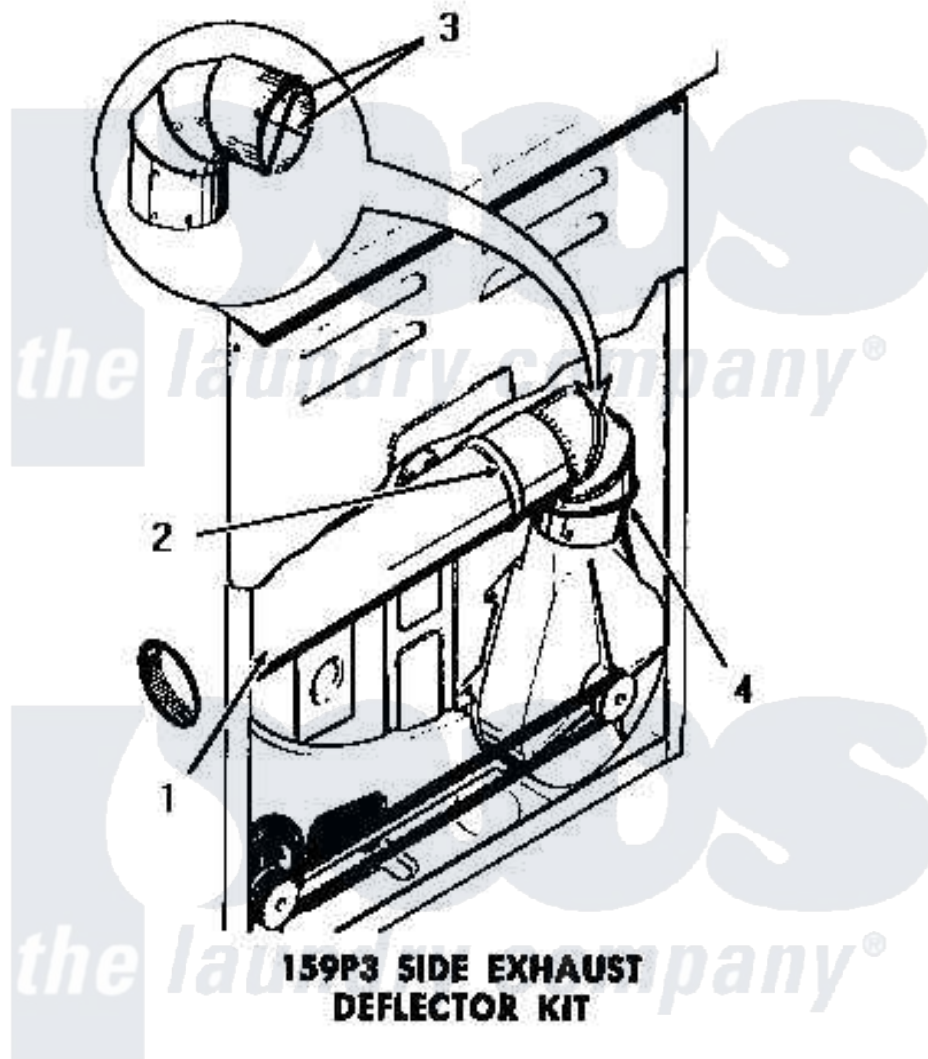

Amana DG3680 03 - 159P3 SIDE EXHAUST DEFLECTOR KIT

Amana [Residential Amana DG3680 Washer Parts](#) Parts Diagram 03 - 159P3 SIDE EXHAUST DEFLECTOR KIT
 Click on the part number to view part

Item	Original Part Number	Replaced By	Status	Part Description
1	Y0052776			Handle, Oven Door
2	0052775	0057344		Suptop Burner
3	Y00000000		Not Available	SEE NOTE CUT AND REMOVE WIRE GUARDS
4	Y00000000		Not Available	SEE NOTE DRYER EXHAUST ELBOW -- (SUPPLIED WITH DRYER)
NI	159P3		Not Available	SIDE EXHAUST DEFLECTOR KIT