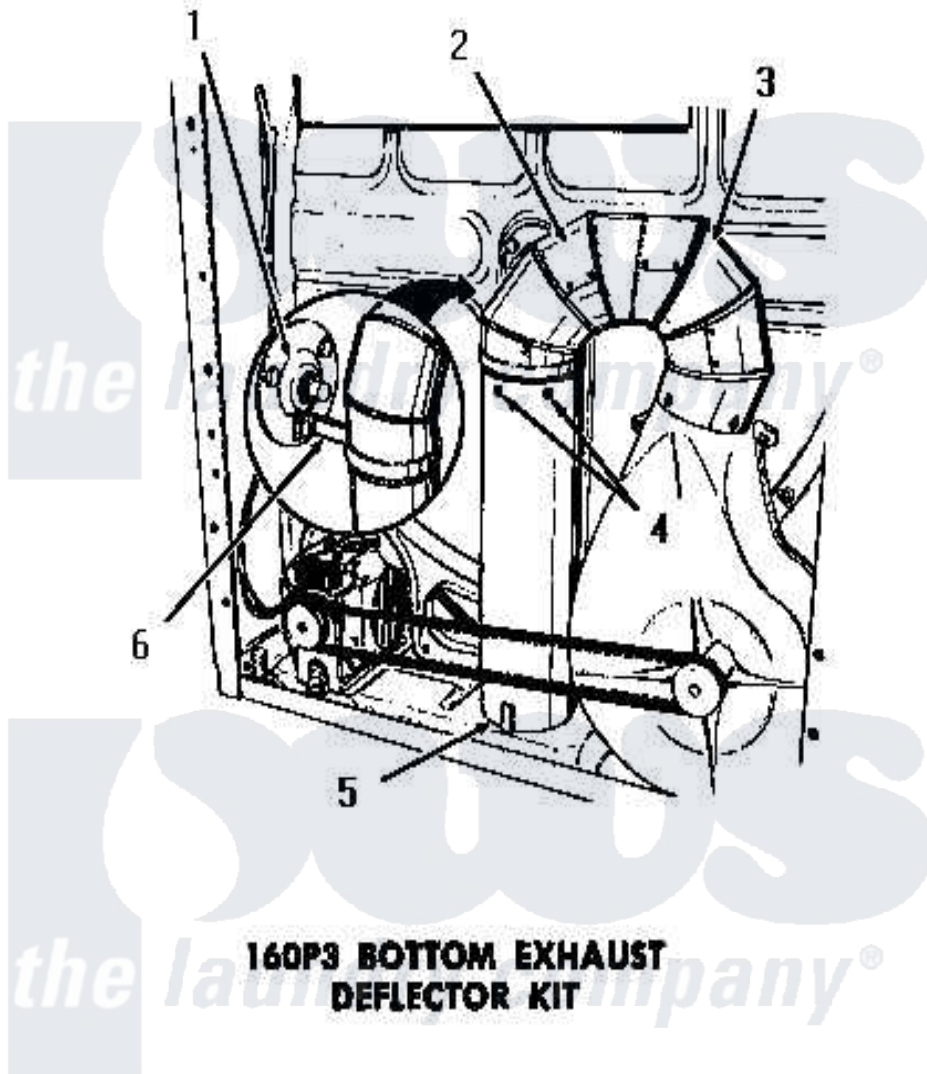

Amana DG3680 04 - 160P3 BOTTOM EXHAUST DEFLECTOR KIT

160P3 BOTTOM EXHAUST DEFLECTOR KIT

Amana [Residential Amana DG3680 Washer Parts](#) Parts Diagram 04 - 160P3 BOTTOM EXHAUST DEFLECTOR KIT
 Click on the part number to view part

Item	Original Part Number	Replaced By	Status	Part Description
1	Y00000000		Not Available	SEE NOTE BEARING RETAINER
2	52699		Not Available	SHORT 90 DEGREES ELBOW
3	Y00000000		Not Available	SEE NOTE DRYER EXHAUST ELBOW -- (SUPPLIED WITH DRYER)
4	23222	3177991		Screw
5	52698		Not Available	EXHAUST TUBE
6	0052775	0057344		Suptop Burner
NI	160P3		Not Available	BOTTOM EXHAUST DEFLECTOR KIT