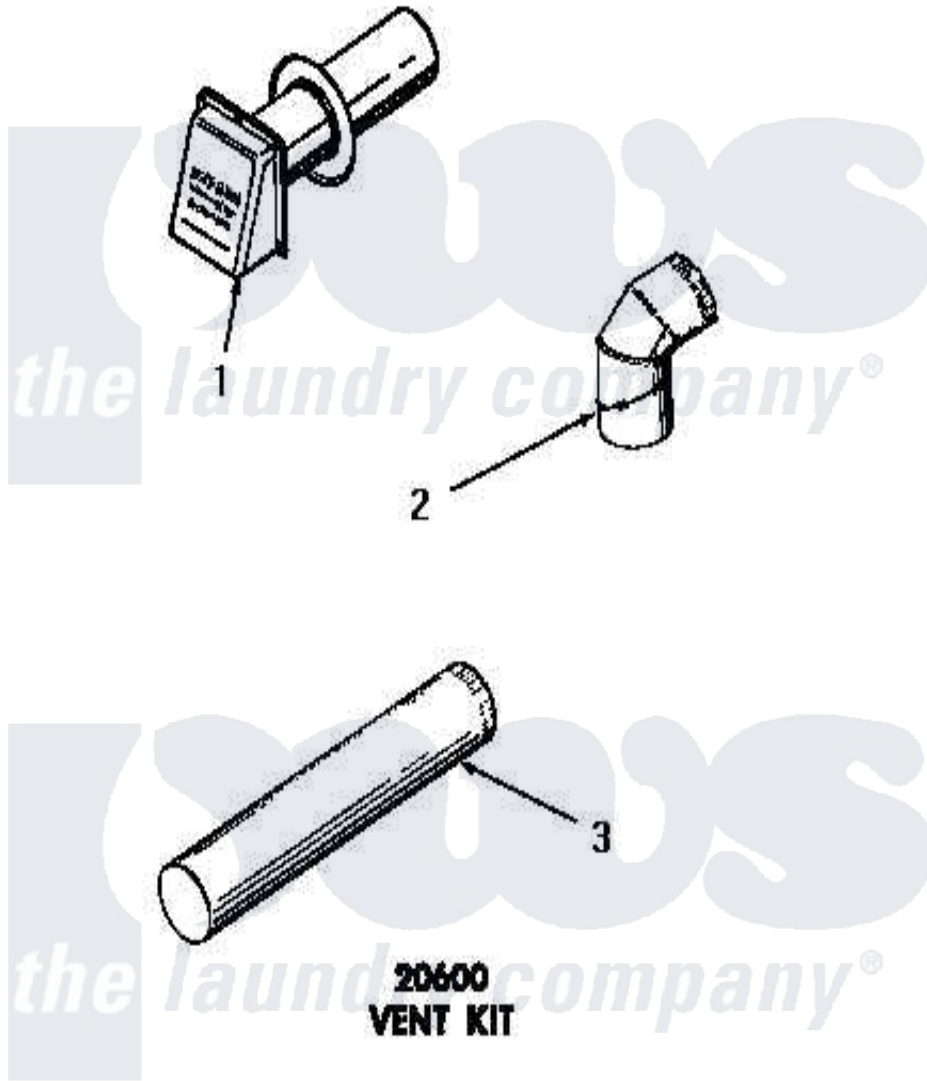

# Amana DG3680 05 - 20600 VENT KIT

Amana [Residential Amana DG3680 Washer Parts](#) Parts Diagram 05 - 20600 VENT KIT  
[Click on the part number to view part](#)

Item	Original Part Number	Replaced By	Status	Part Description
1	20601		Not Available	WEATHER HOOD
2	51917		Not Available	ELBOW
3	20602	<a href="#">20-602</a>		Root Destroyer
NI	20600		Not Available	VENT KIT