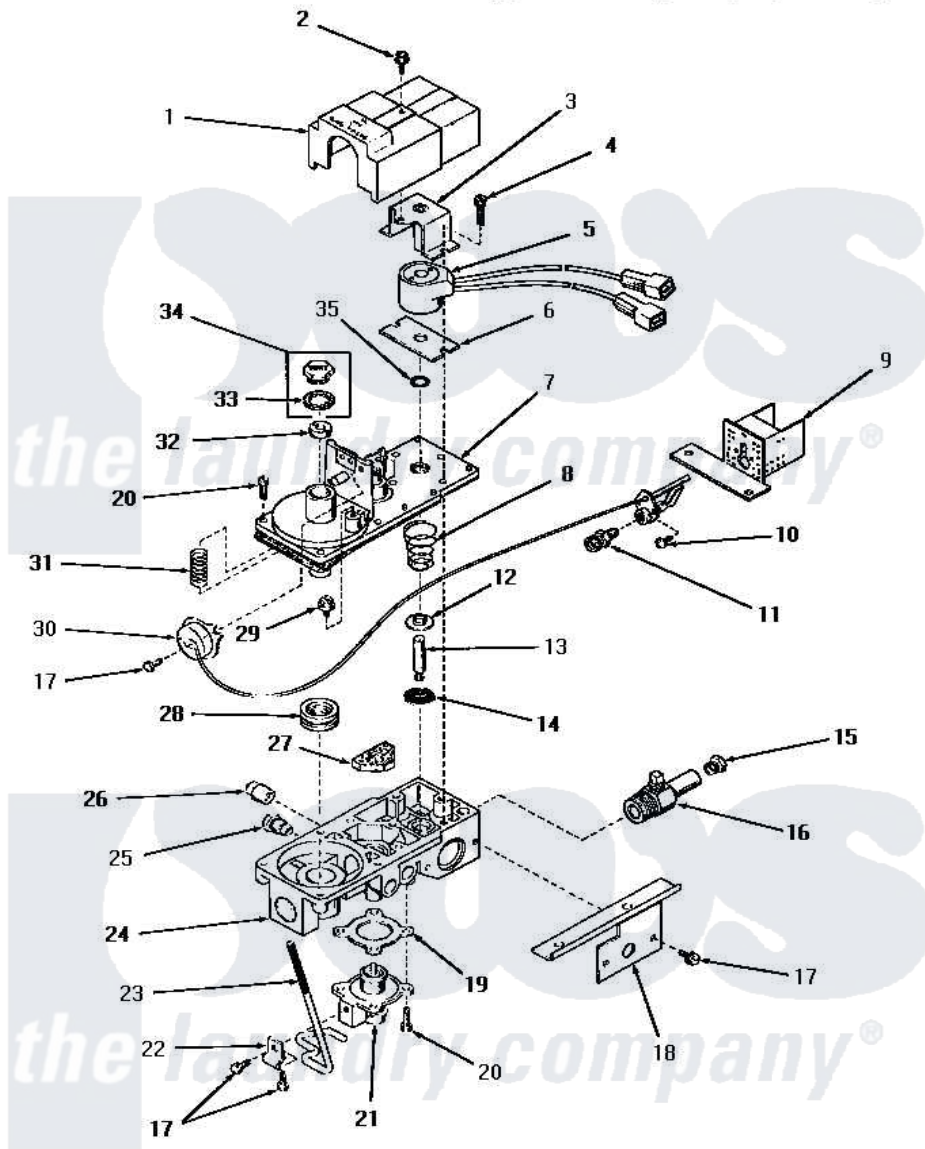

Amana DG3680 06 - 53377 GAS VALVE (NAT. / MIXED GAS)

53377 GAS VALVE (NAT./MIXED GAS)

Amana [Residential Amana DG3680 Washer Parts](#) Parts Diagram 06 - 53377 GAS VALVE (NAT. / MIXED GAS)
 Click on the part number to view part

Item	Original Part Number	Replaced By	Status	Part Description
1	53377S		Not Available	VALVE HOUSING
2	53379B		Not Available	HEX HEAD SCREW
3	53377B		Not Available	PLUNGER GUIDE AND BRACKET
4	53379C		Not Available	HEX HEAD SCREW
5	53377A		Not Available	COIL,BURNER
6	53377C		Not Available	PLATE
7	53377K		Not Available	VALVE COVER AND GASKET
8	53377Y		Not Available	VALVE SPRING
9	53377F		Not Available	PILOT SHIELD
10	53379F		Not Available	ROUND HEAD SCREW
11	53387			Orifice, NG
12	53377L		Not Available	STIFFENER
13	53377M		Not Available	PLUNGER SHAFT
14	53377N		Not Available	PLUNGER SEAT
15	51209		Not Available	ORIFICE,NG

16	53377W	Not Available	BURNER ORIFICE ADAPTER
17	53379D	Not Available	HEX HEAD SCREW
18	53377Q	Not Available	MOUNTING BRACKET
19	53377H	Not Available	GASKET
20	53379E	Not Available	HEX HEAD SCREW
21	53377G	Not Available	RESET VALVE
22	53377U	Not Available	CLAMP
23	53377J	Not Available	RESET LEVER
24	53377P	Not Available	VALVE BODY
25	53377V	Not Available	SCREW, COMPRESSION
26	20247		Plug, Pipe
27	53377T	Not Available	FILTER
28	52966R	Not Available	REGULATOR SEAT
29	53377Z	Not Available	HEX HEAD SCREW
30	53377E	Not Available	BURNER, PILOT
31	53377X	Not Available	REGULATOR SPRING
32	52966M	Not Available	REGULATOR SCREW
33	52966L	Not Available	GASKET
34	53558	Not Available	SCREW, VENT
35	53377D	Not Available	O-RING
NI	53377	Not Available	VALVE, GAS