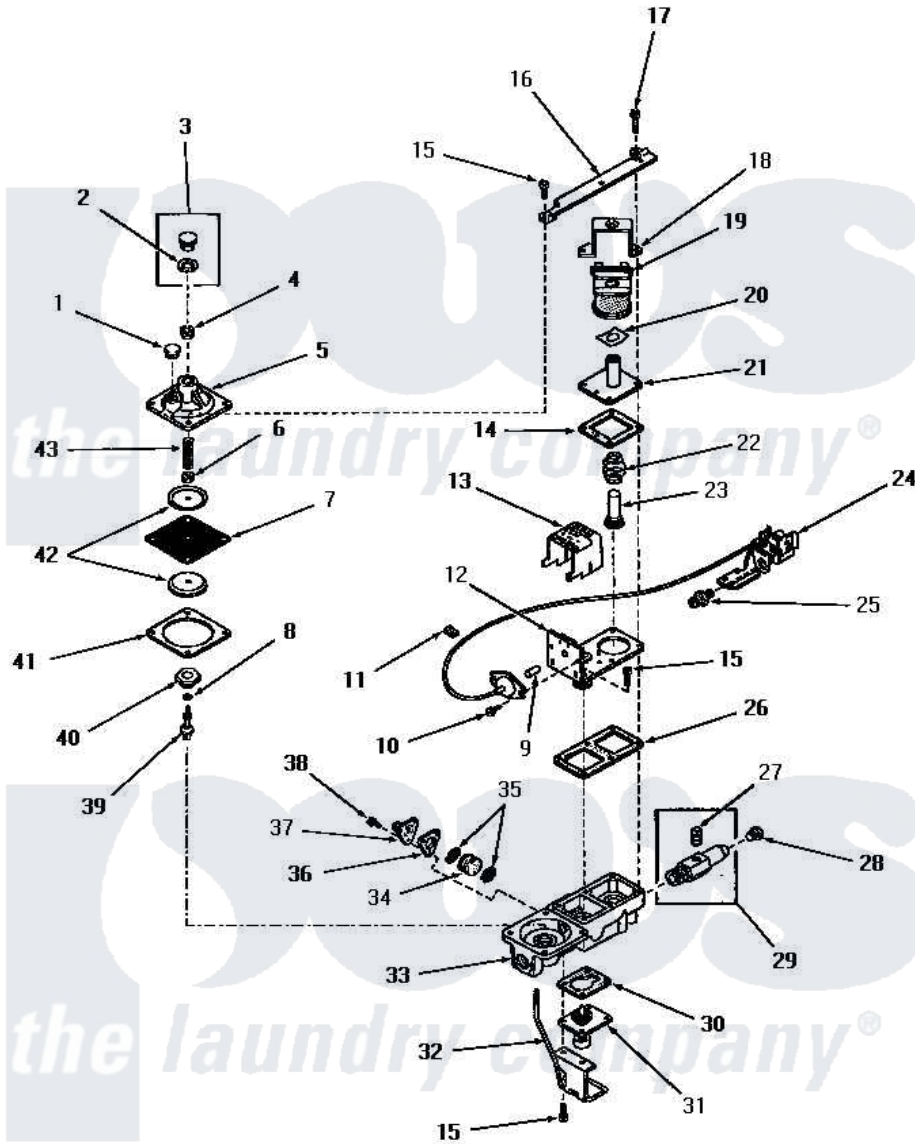

Amana DG3680 07 - 54488 GAS VALVE (NAT. / MIXED GAS)

54488 GAS VALVE (NAT./MIXED GAS)

Amana [Residential Amana DG3680 Washer Parts](#) Parts Diagram 07 - 54488 GAS VALVE (NAT. / MIXED GAS)
 Click on the part number to view part

Item	Original Part Number	Replaced By	Status	Part Description
1	54477		Not Available	CAP,VENT
2	0054474		Not Available	USE D7425607
3	Y0054476	D7431921Q		Gasket
4	54486C		Not Available	REGULATOR SCREW
5	51402Q		Not Available	REGULATOR COVER
6	51402V		Not Available	NUT
7	51402X		Not Available	DIAPHRAGM
8	51402Y		Not Available	GASKET
9	54486Z		Not Available	ACTUATING PIN
10	54486K		Not Available	SCREW
11	54486N		Not Available	CLAMP
12	54486D		Not Available	PILOT VALVE LATCH AND PLATE
13	54486G		Not Available	LATCH COVER
14	54486T		Not Available	GASKET
15	54486J		Not Available	SCREW
16	54485		Not Available	MOUNTING BRACKET

17	54486L	Not Available	SCREW
18	54486F	Not Available	COIL HOLD-DOWN BRACKET
19	54486A	Not Available	COIL,BURNER
20	51402G	Not Available	LEAF SPRING
21	54486U	Not Available	PLUNGER GUIDE
22	51999E	Not Available	SPRING
23	54486M	Not Available	PLUNGER
24	54484	Not Available	PILOT BURNER
25	54473	Not Available	ORIFICE,PILOT
26	54486R	Not Available	GASKET
27	20247		Plug, Pipe
28	51209	Not Available	ORIFICE,NG
29	0054480	Not Available	NET-PAN,DRAIN
30	54486S	Not Available	GASKET
31	54486Q	Not Available	RESET VALVE
32	54486E	Not Available	RESET LEVER AND BRACKET
33	54486B	Not Available	VALVE BODY
34	54486Y	Not Available	FILTER
35	54486X	Not Available	FILTER SCREEN
36	54486W	Not Available	GASKET
37	54486P	Not Available	OUTLET
38	54486H	Not Available	SCREW
39	51402AB	Not Available	REGULATOR PIN
40	51402AA	Not Available	REGULATOR PIN SEAT
41	51402Z	Not Available	GASKET
42	51402W	Not Available	DIAPHRAGM PLATE
43	51402U	Not Available	REGULATOR SPRING
NI	54488	Not Available	GAS VALVE